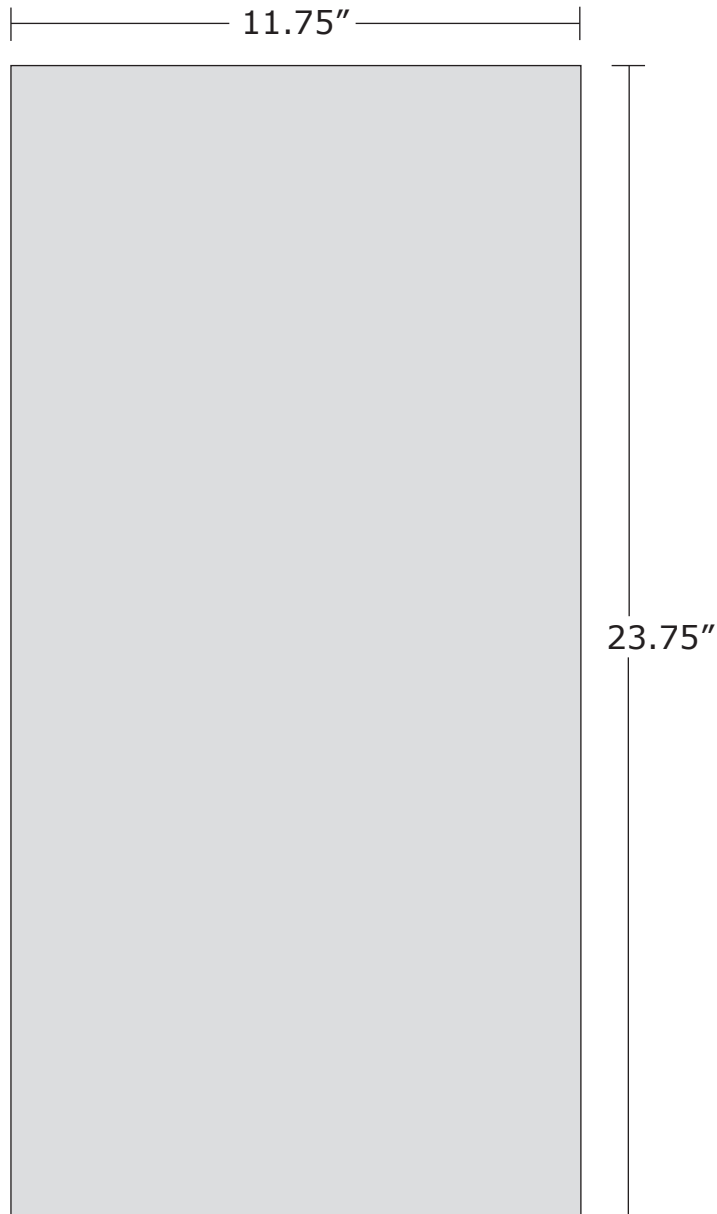

## **SMALL DOUBLE-SIDED OUTDOOR A-FRAME SIGN - 11.75"x23.75"**

Total Graphic Area: 11.75" x 23.75"

Total Safe Area: 11.75" x 23.75"

No margins necessary, design to full dimensions.

## **ART GUIDELINES**

- Files must be CMYK
- All Fonts must be created to Outlines or Supplied with your artwork
- Embed all images and support files
- Resolution must be 150 ppi at full size
- Please view your artwork at full size
- Background color / Image must extend to the edge of the artboard
- Make sure to turn off or delete all other layers on finished artwork before sending and make sure artwork is a flatten file (if using Photoshop).