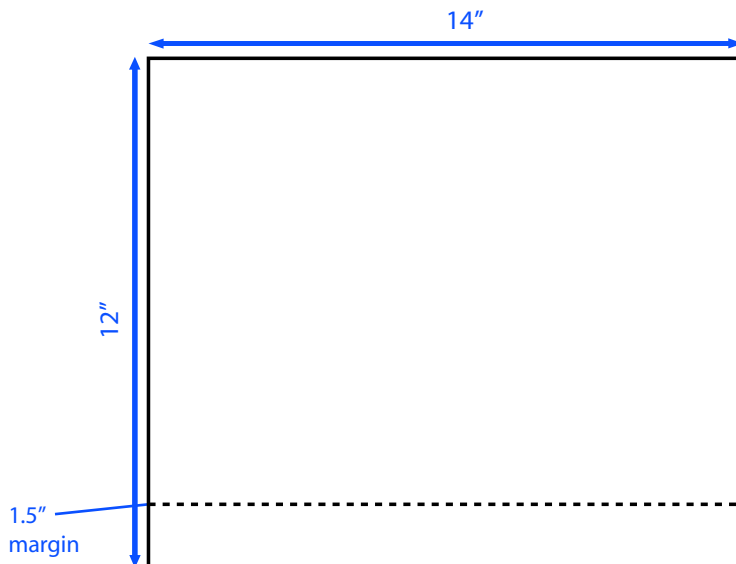

POSTER SIZE AND MARGINS

Design poster at 14" x 12" (document size). Use 1.5" bottom margin as a reference **ONLY** when designing. Do not place any text/logos outside of these margins to allow banner to be inserted into hardware.