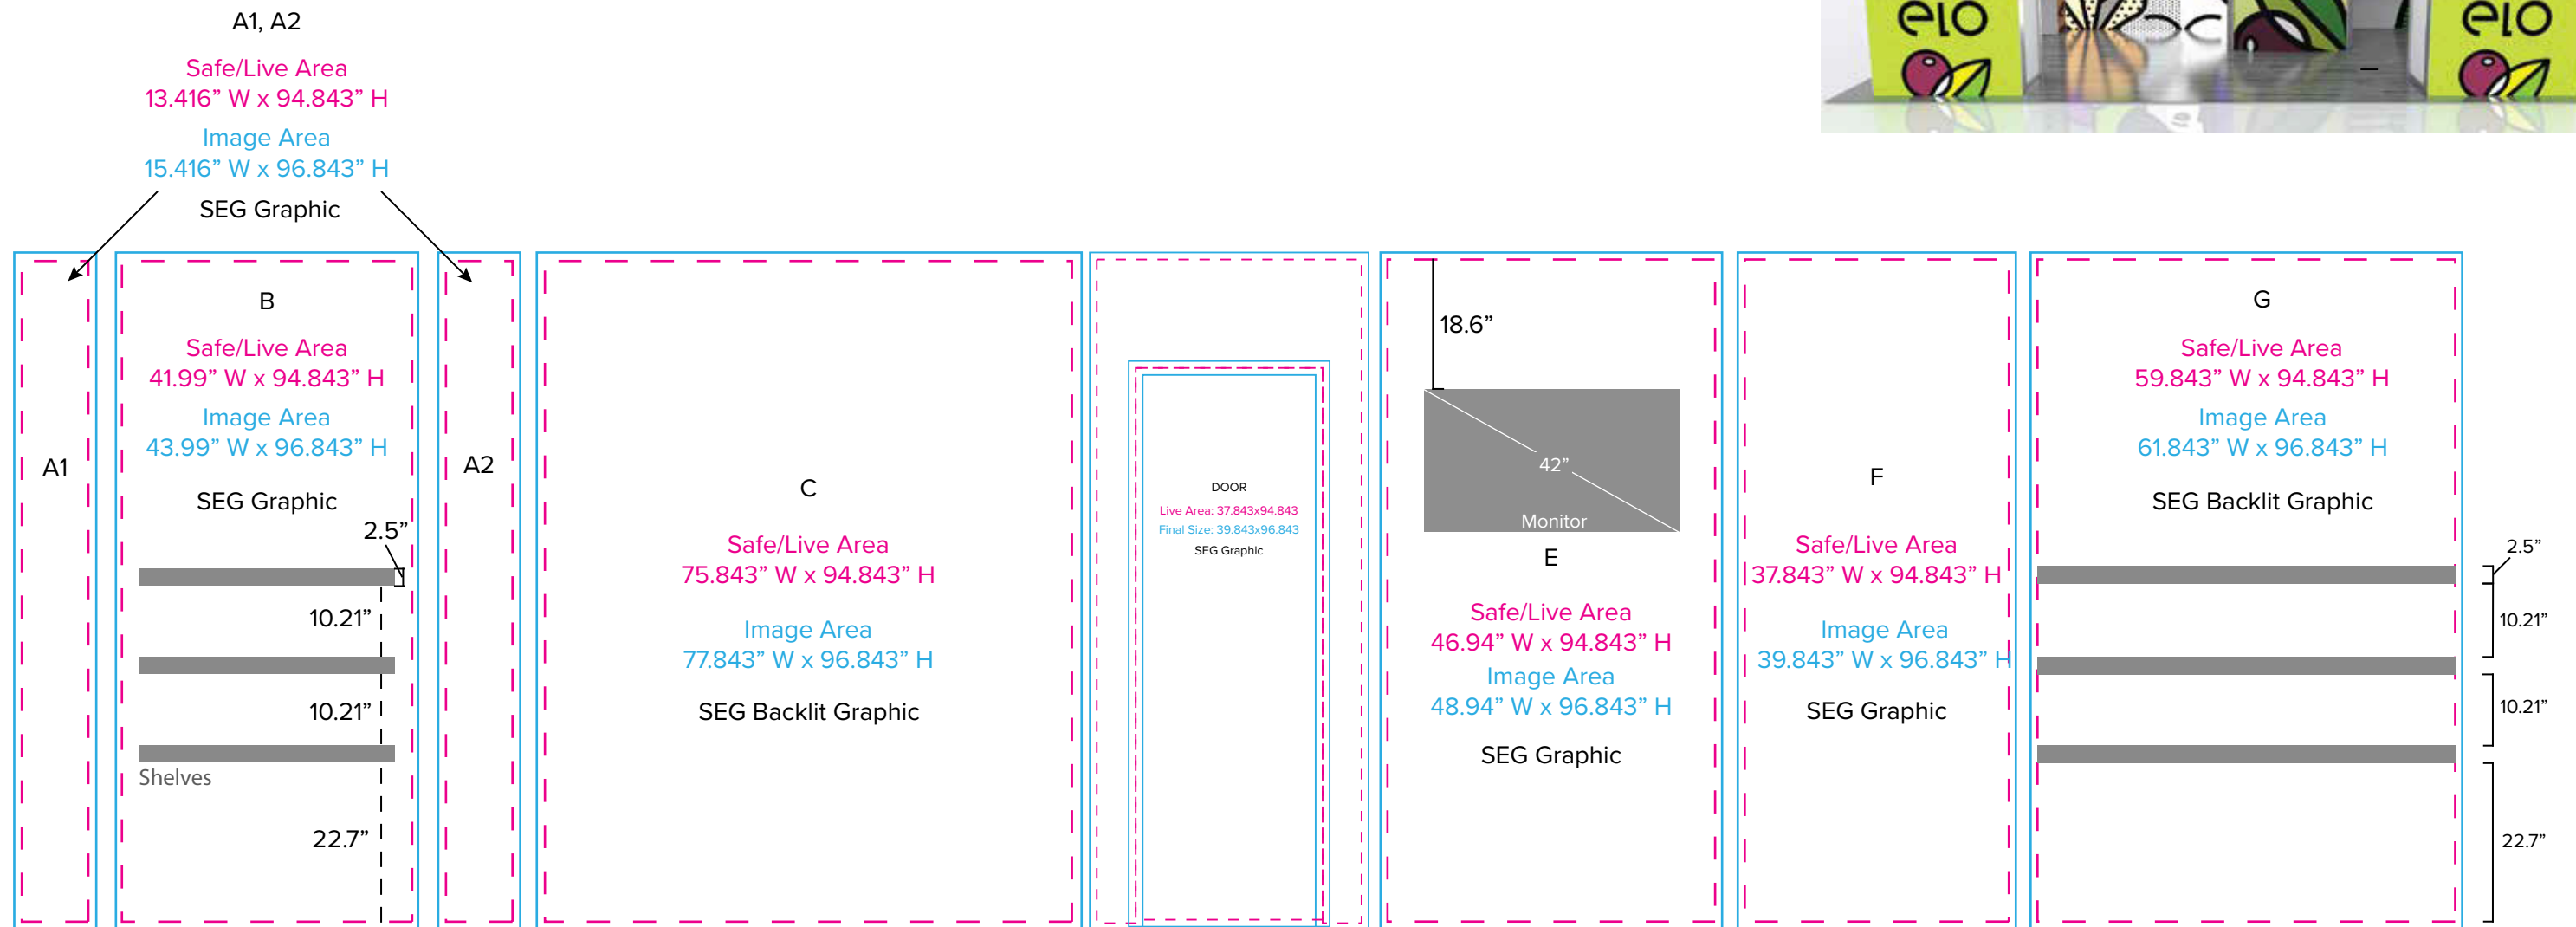

Graphics Template
10 x 20 Inline Exhibit
SEG Graphics, SEG Backlit Graphics

NOTE: All Raster Art (jpg, tiff, psd, png, etc.) must be at least 100 dpi at print size.
Standard kits are often customized. Please check with Customer Service to ensure that this template matches your specific job.

Graphic Template
Lightbox Counter
SEG Backlit Graphic

NOTE: All Raster Art (jpg, tiff,psd, png, etc.) must be at least 100 dpi at print size.
Standard kits are often customized. Please check with Customer Service to ensure that this template matches your specific job.