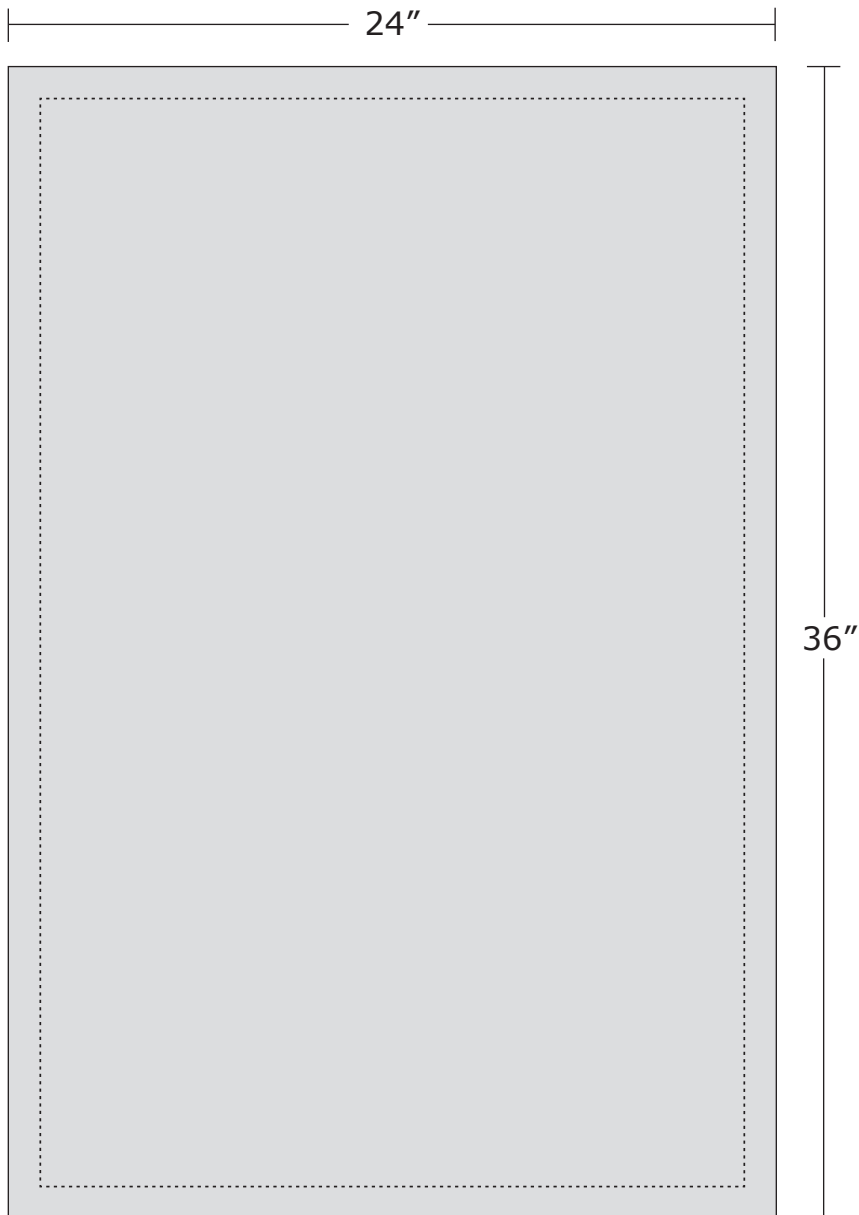

SPECIFICATIONS FOR SUPPLYING PRINT READY ARTWORK

LARGE DOUBLE-SIDED OUTDOOR A-FRAME SIGN - 24"x36"

Total Graphic Area: 24" x 36"

Total Safe Area: 22" x 34"

Please be sure to include a 1" margin around edge for safe area.

FILE FORMATS

.JPG or .PDF

(.ai, .psd, .eps, .tiff)

ART GUIDELINES

- Files must be CMYK
- All Fonts must be created to Outlines or Supplied with your artwork
- Embed all images and support files
- Resolution must be 150 ppi at full size
- Please view your artwork at full size
- Background color / Image must extend to the edge of the artboard
- Make sure to turn off or delete all other layers on finished artwork before sending and make sure artwork is a flatten file (if using Photoshop).