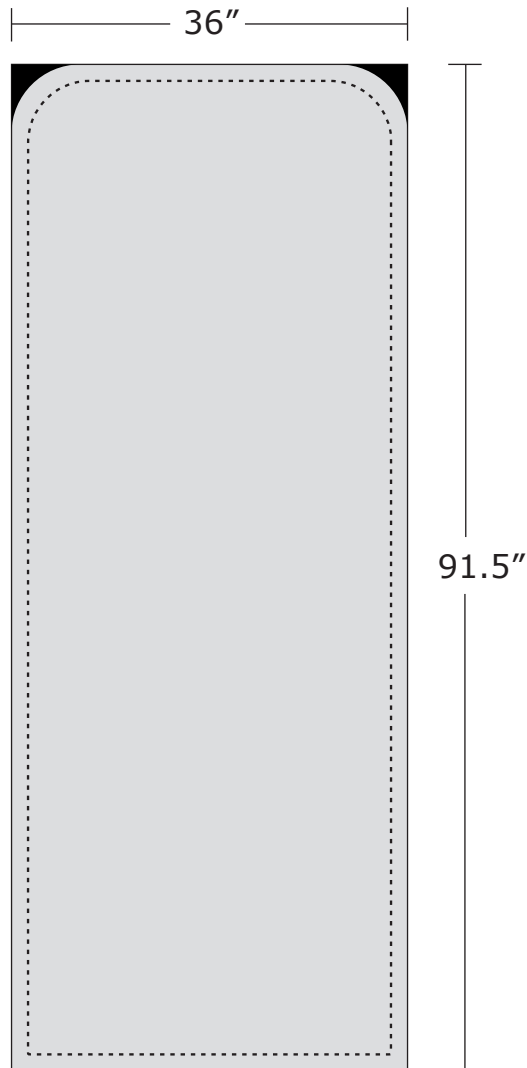

# SPECIFICATIONS FOR SUPPLYING PRINT READY ARTWORK

## **ELEGANCE FABRIC DISPLAY 3'**

Total Graphic Area: 36" x 91.5"

Total Safe Area: 33" x 88.5"

Please be sure to include a 1.5" margin around edge for safe area.

## **ART GUIDELINES**

- Files must be CMYK
- All Fonts must be created to Outlines or Supplied with your artwork
- Embed all images and support files
- Resolution must be 150 ppi at full size
- Please view your artwork at full size
- Background color / Image must extend to the edge of the artboard
- Make sure to turn off or delete all other layers on finished artwork before sending and make sure artwork is a flatten file (if using Photoshop).