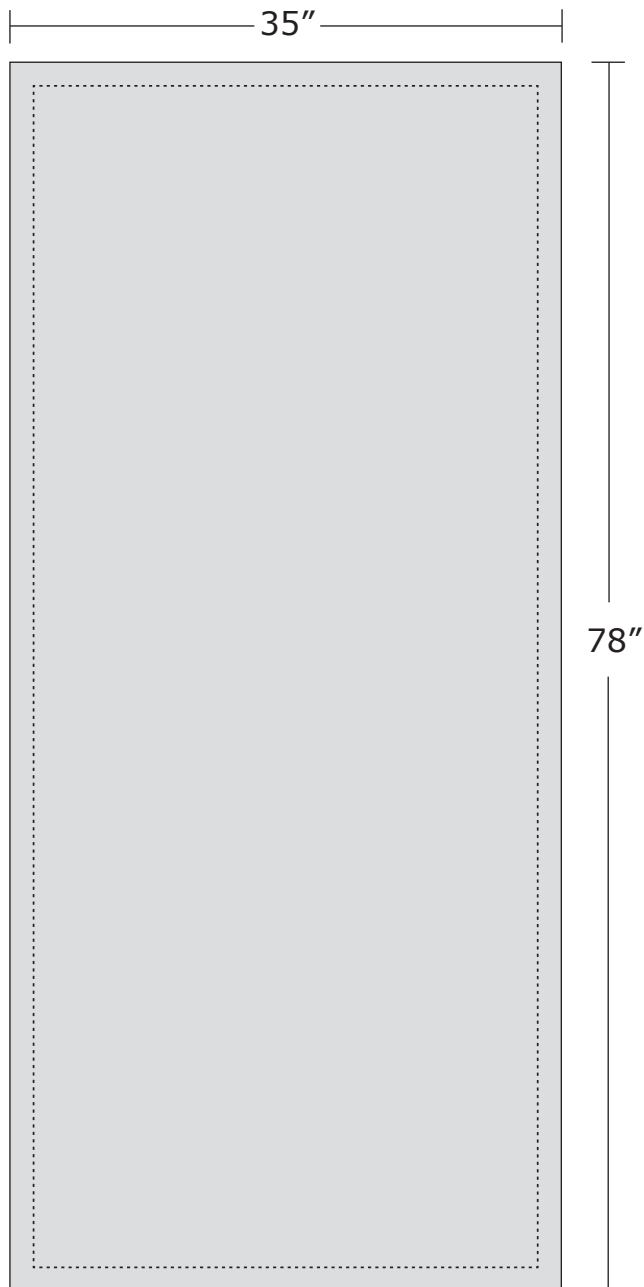

SPECIFICATIONS FOR SUPPLYING PRINT READY ARTWORK

X-FRAME BANNER DISPLAY 35x78

Total Graphic Area: 35" x 78"

Total Safe Area: 32" x 75"

Please be sure to include a 1.5" margin around edge for safe area.

FILE FORMATS

.JPG or .PDF

(.ai, .psd, .eps, .tiff)

ART GUIDELINES

- Files must be CMYK
- All Fonts must be created to Outlines or Supplied with your artwork
- Embed all images and support files
- Resolution must be 150 ppi at full size
- Please view your artwork at full size
- Background color / Image must extend to the edge of the artboard
- Make sure to turn off or delete all other layers on finished artwork before sending and make sure artwork is a flatten file (if using Photoshop).