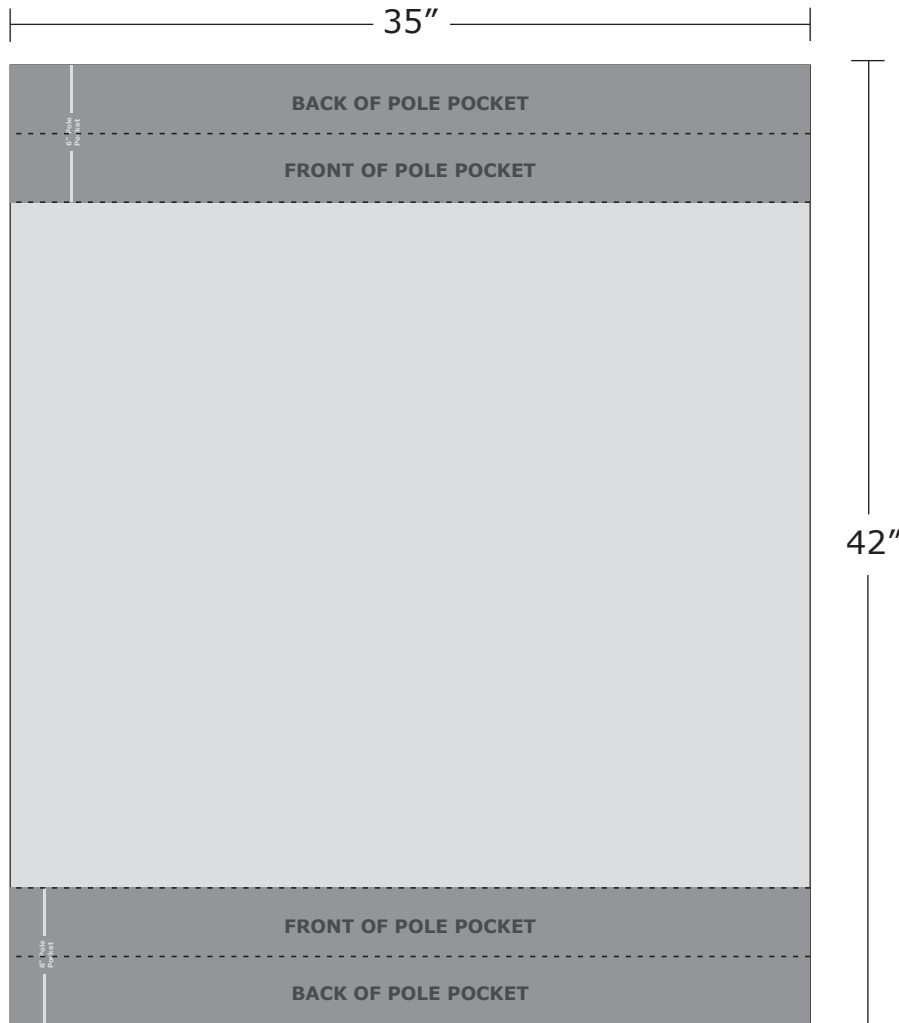

SPECIFICATIONS FOR SUPPLYING PRINT READY ARTWORK

ALUMINIUM ROD BANNERS

Single Sided - 36x36

Total Graphic Area: 35" x 42"

Total Safe Area: 35" x 30"

Total Live Area: 35" x 36"

Use 6" margins as a reference ONLY when designing. Do not place any text/logos outside of these margins in case pole pockets disrupt artwork

FILE FORMATS

.JPG or .PDF

(.ai, .psd, .eps, .tiff)

ART GUIDELINES

- Files must be CMYK
- All Fonts must be created to Outlines or Supplied with your artwork
- Embed all images and support files
- Resolution must be 150 ppi at full size
- Please view your artwork at full size
- Background color / Image must extend to the edge of the artboard
- Make sure to turn off or delete all other layers on finished artwork before sending and make sure artwork is a flattened file (if using Photoshop).