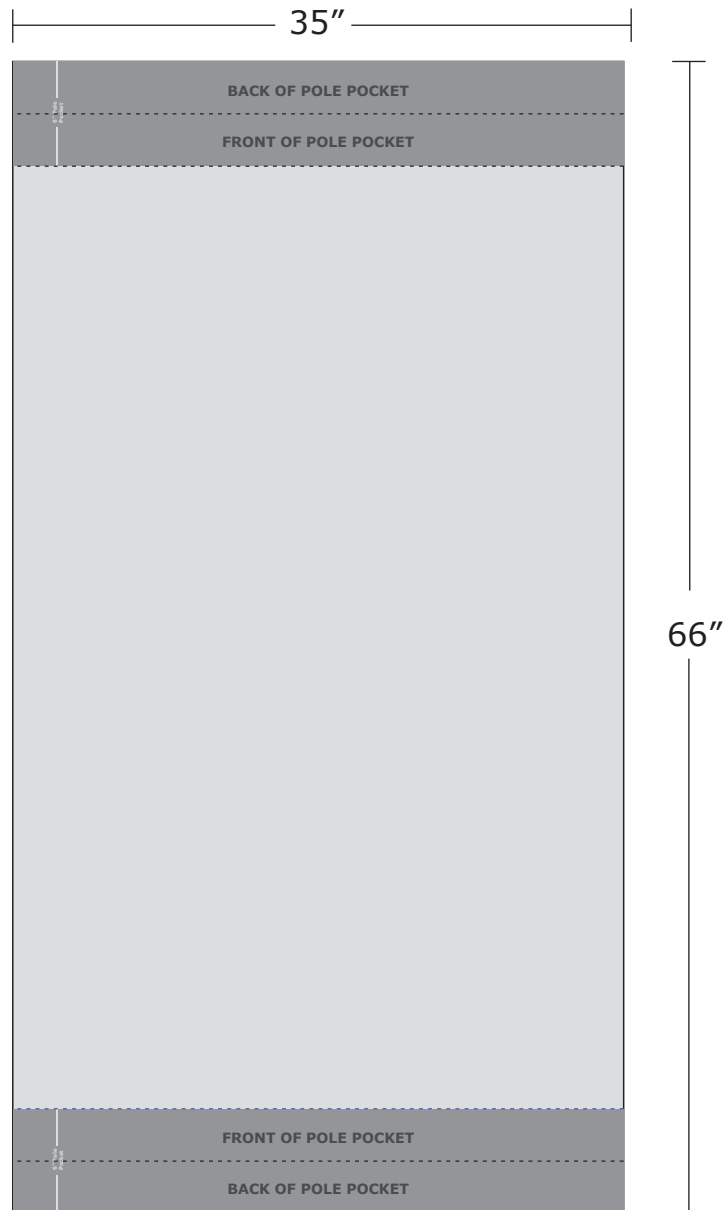

SPECIFICATIONS FOR SUPPLYING PRINT READY ARTWORK

ALUMINIUM ROD BANNERS

Single Sided - 36x60

Total Graphic Area: 35" x 66"

Total Safe Area: 35" x 54"

Total Live Area: 35" x 60"

Use 6" margins as a reference ONLY when designing. Do not place any text/logos outside of these margins in case pole pockets disrupt artwork

FILE FORMATS

.JPG or .PDF

(.ai, .psd, .eps, .tiff)

ART GUIDELINES

- Files must be CMYK
- All Fonts must be created to Outlines or Supplied with your artwork
- Embed all images and support files
- Resolution must be 150 ppi at full size
- Please view your artwork at full size
- Background color / Image must extend to the edge of the artboard
- Make sure to turn off or delete all other layers on finished artwork before sending and make sure artwork is a flatten file (if using Photoshop).