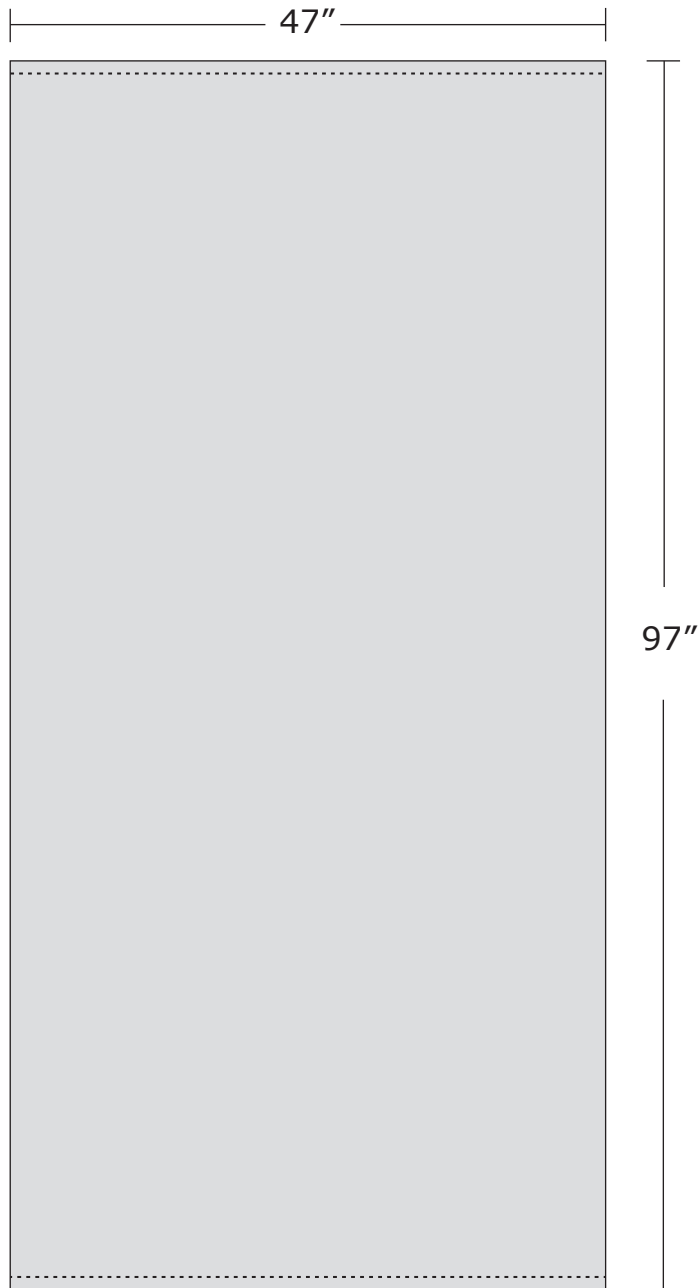

SPECIFICATIONS FOR SUPPLYING PRINT READY ARTWORK

RETRACTABLE BANNERS - 47x96

Total Graphic Area: 47" x 97"

Total Safe Area: 47" x 95"

Please be sure to include a 1" margin at the Top & bottom.

(For Reference Only)

FILE FORMATS

.JPG or .PDF

(.ai, .psd, .eps,.tiff)

ART GUIDELINES

- Files must be CMYK
- All Fonts must be created to Outlines or Supplied with your artwork
- Embed all images and support files
- Resolution must be 150 ppi at full size
- Please view your artwork at full size
- Background color / Image must extend to the edge of the artboard
- Make sure to turn off or delete all other layers on finished artwork before sending and make sure artwork is a flatten file (if using Photoshop).