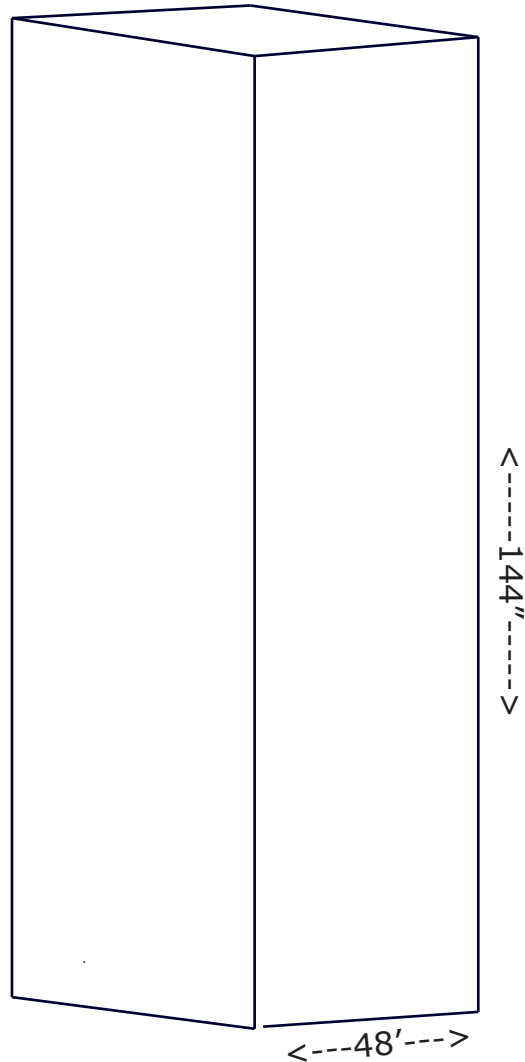

SPECIFICATIONS FOR SUPPLYING PRINT READY ARTWORK

COLUMN DISPLAY TOWER **48" - WIDTH x 144" - HEIGHT**

Total Graphic Area: 48"W x 144"H

Total Safe Area: 46" x 142"

Please include a 1" margin on all sides.

Do not place any important graphics in this area.

4 - 48" x 144" pieces sewn together

8 - 48" pieces of doublesided velcro on top and bottom

FILE FORMATS

.JPG or .PDF

(.ai, .psd, .eps, .tiff)

ART GUIDELINES

- Files must be CMYK
- All Fonts must be created to Outlines or Supplied with your artwork
- Embed all images and support files
- Resolution must be 150 ppi at full size
- Please view your artwork at full size
- Background color / Image must extend to the edge of the artboard
- Make sure to turn off or delete all other layers on finished artwork before sending and make sure artwork is a flatten file (if using Photoshop).