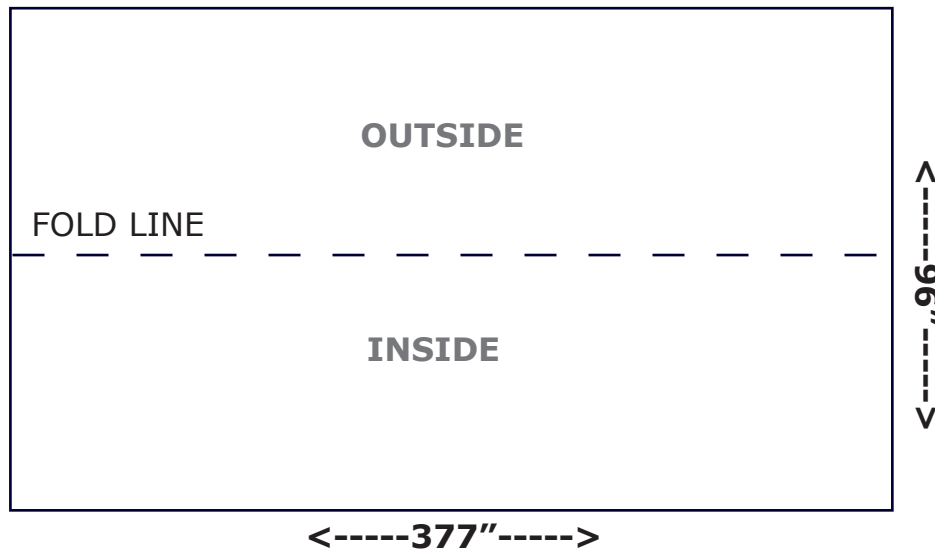

## **COLUMN DISPLAY CIRCLE** **377" - WIDTH x 48" - HEIGHT**

Total Graphic Area: 377"W x 48"H  
Total Safe Area: 375" x 46"

Please include a 1" margin on all sides.  
Do not place any important graphics in this area.

1 - 377" x 96" piece sewn together at the ends  
folded over to make 377" x 48"  
370" zipper sewn across top