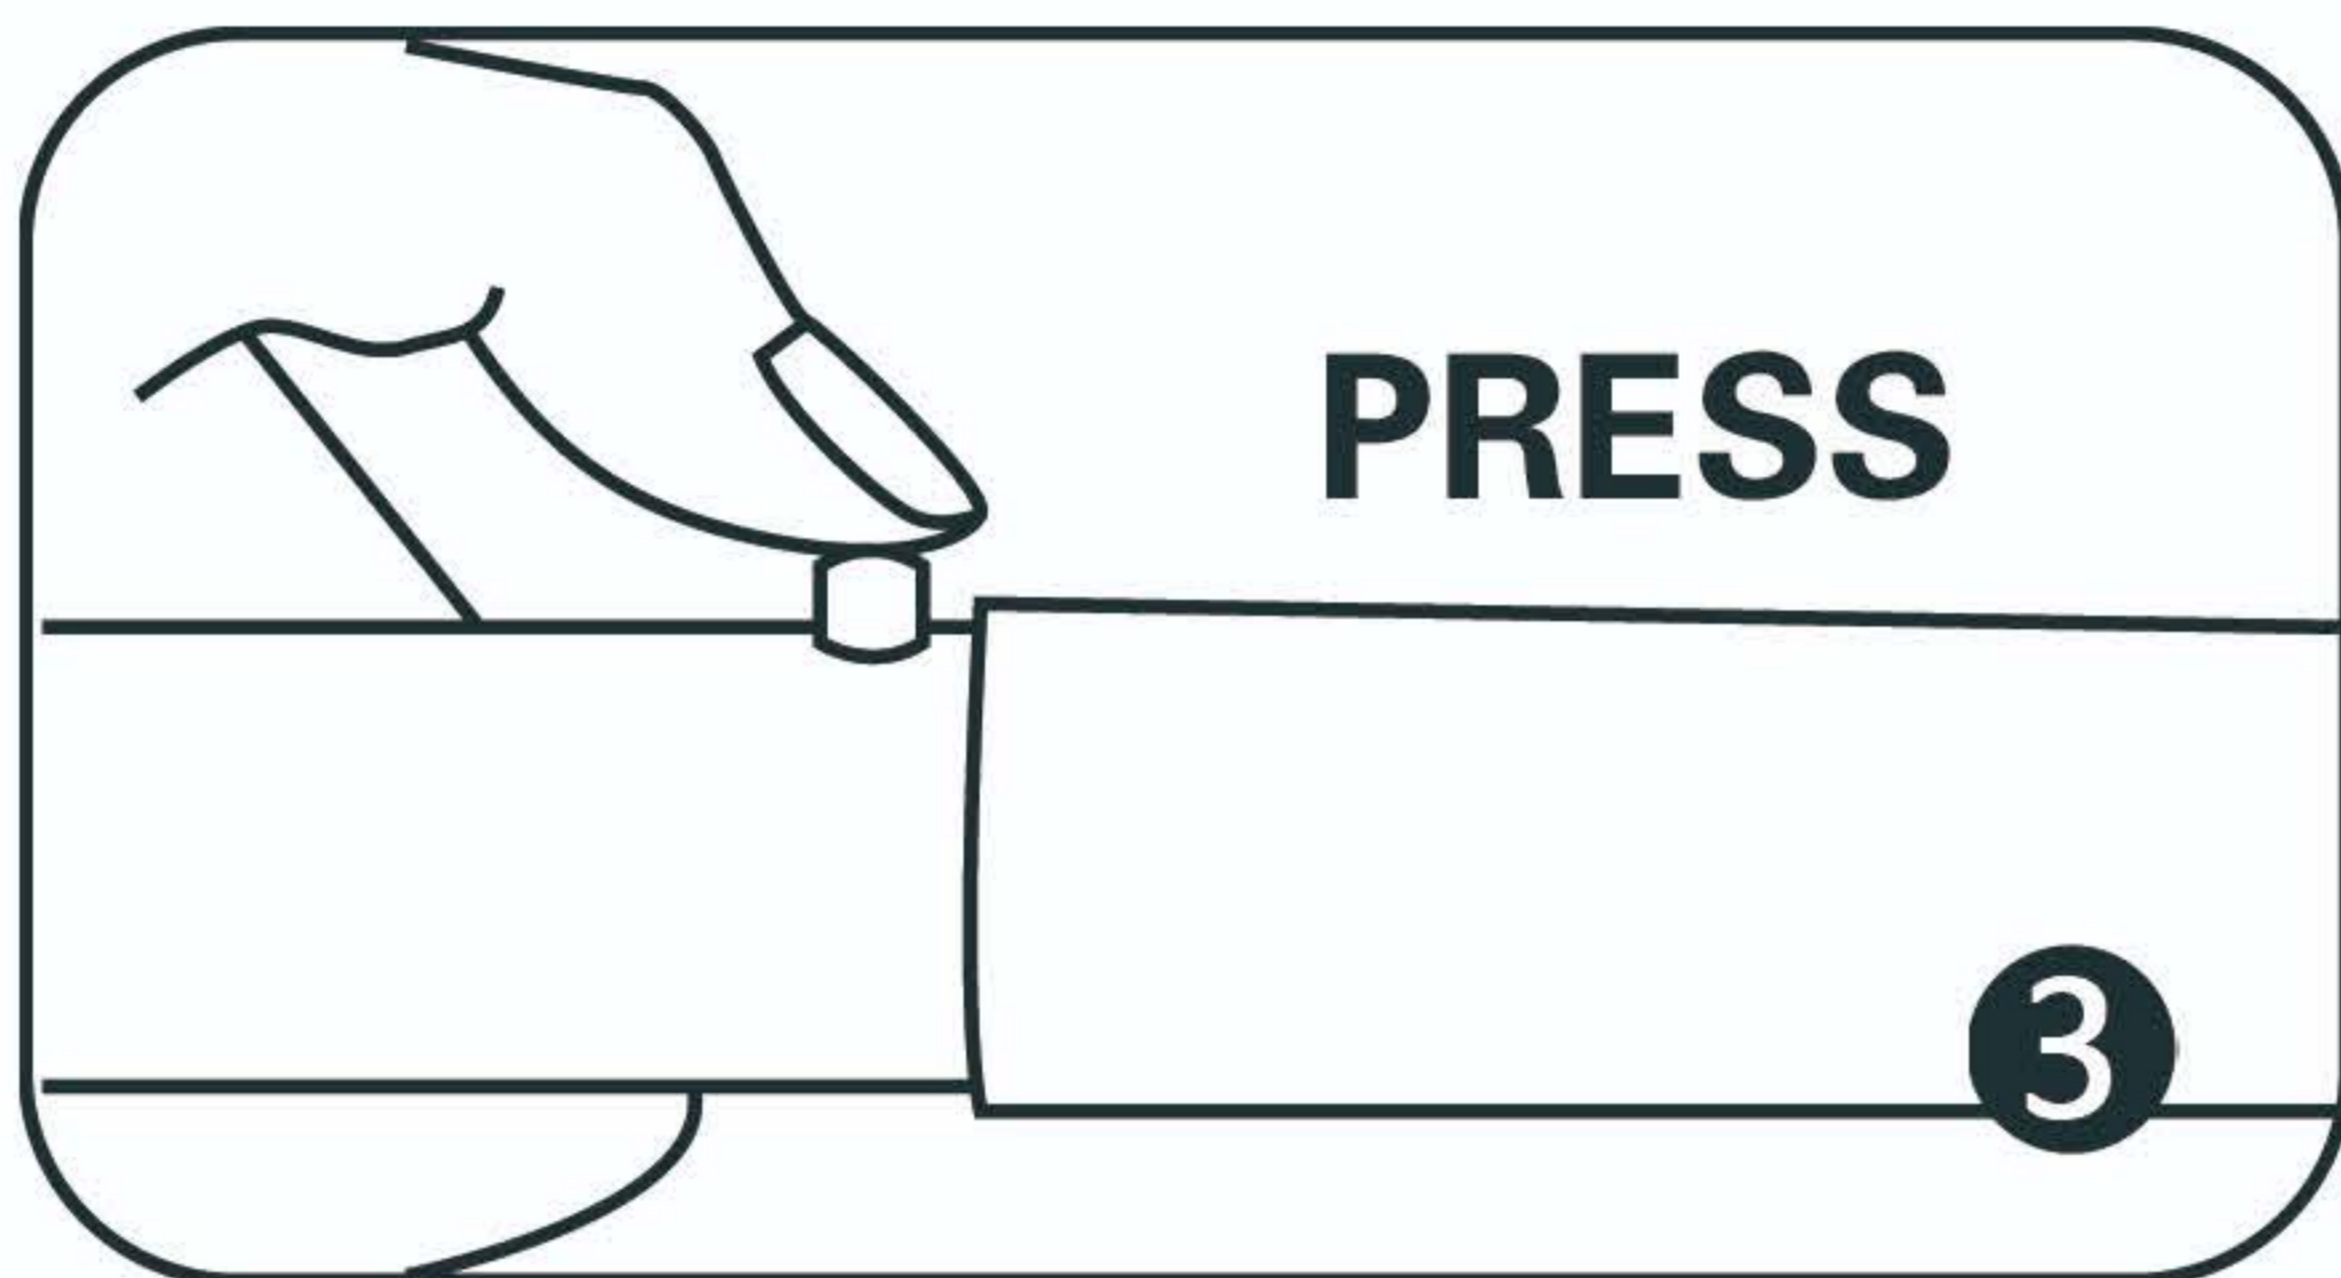

INSTRUCTION

Follow the label instructions to assemble the frame

If can't snap when dismantle the frame,Pls push the tube forwardly,then push again.

Graphic Size : W9570mm x H1229mm
W4879mm x H3667mm