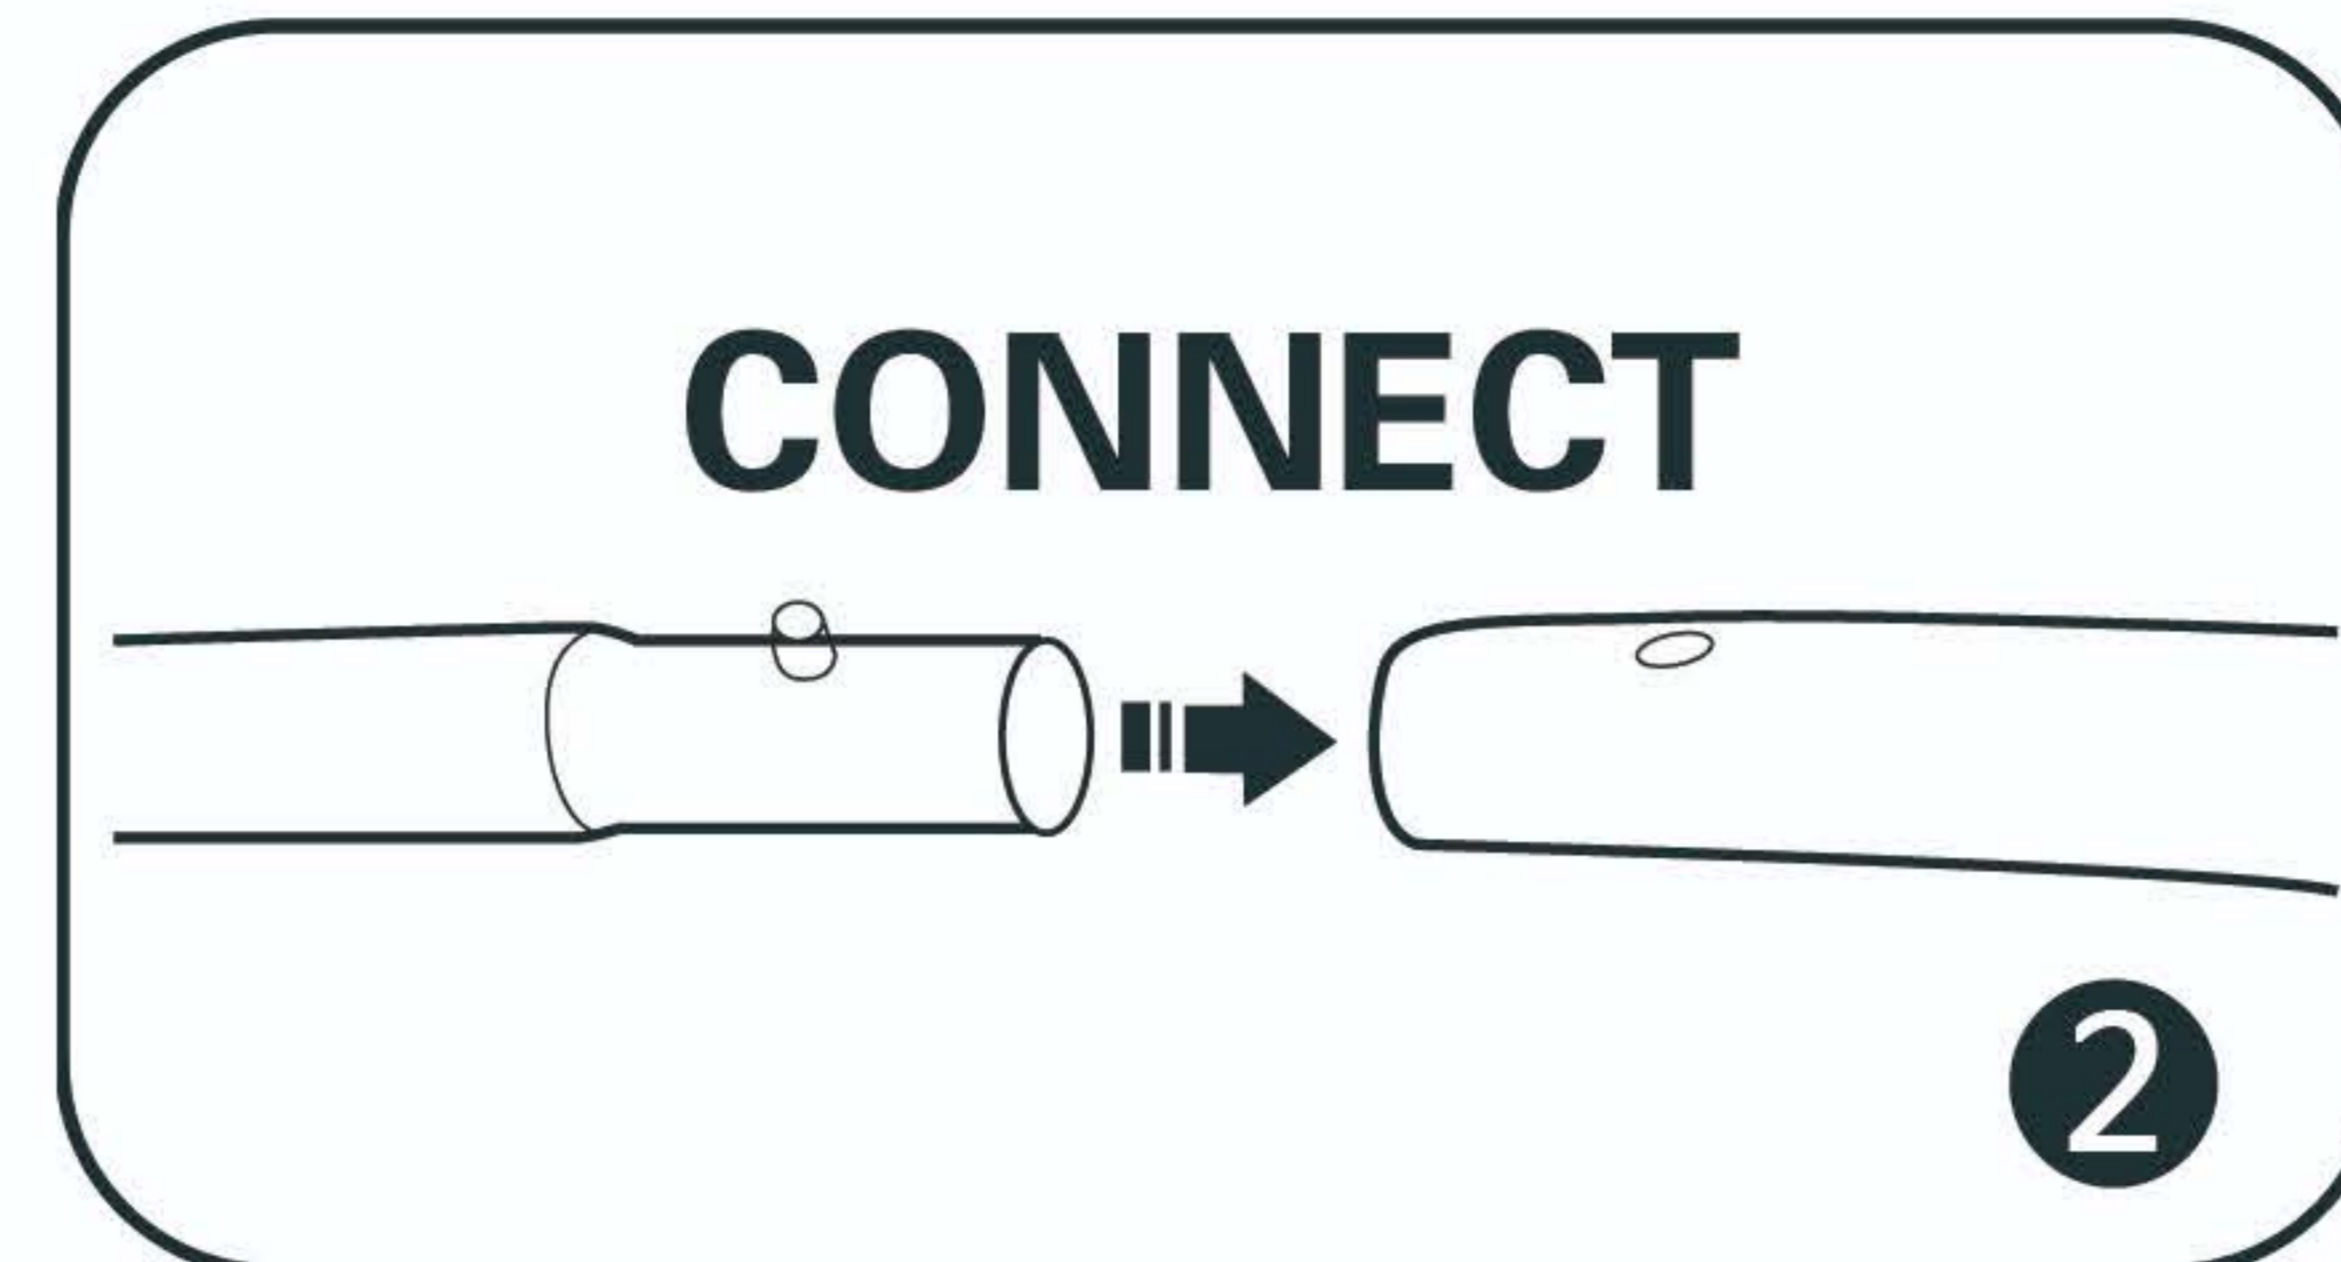

INSTRUCTION

Follow the label instructions to assemble the frame

If can't snap when dismantle the frame,Pls push the tube forwardly,then push again.

Graphic Size : W9570mm x H1229mm
W4879mm x H3667mm