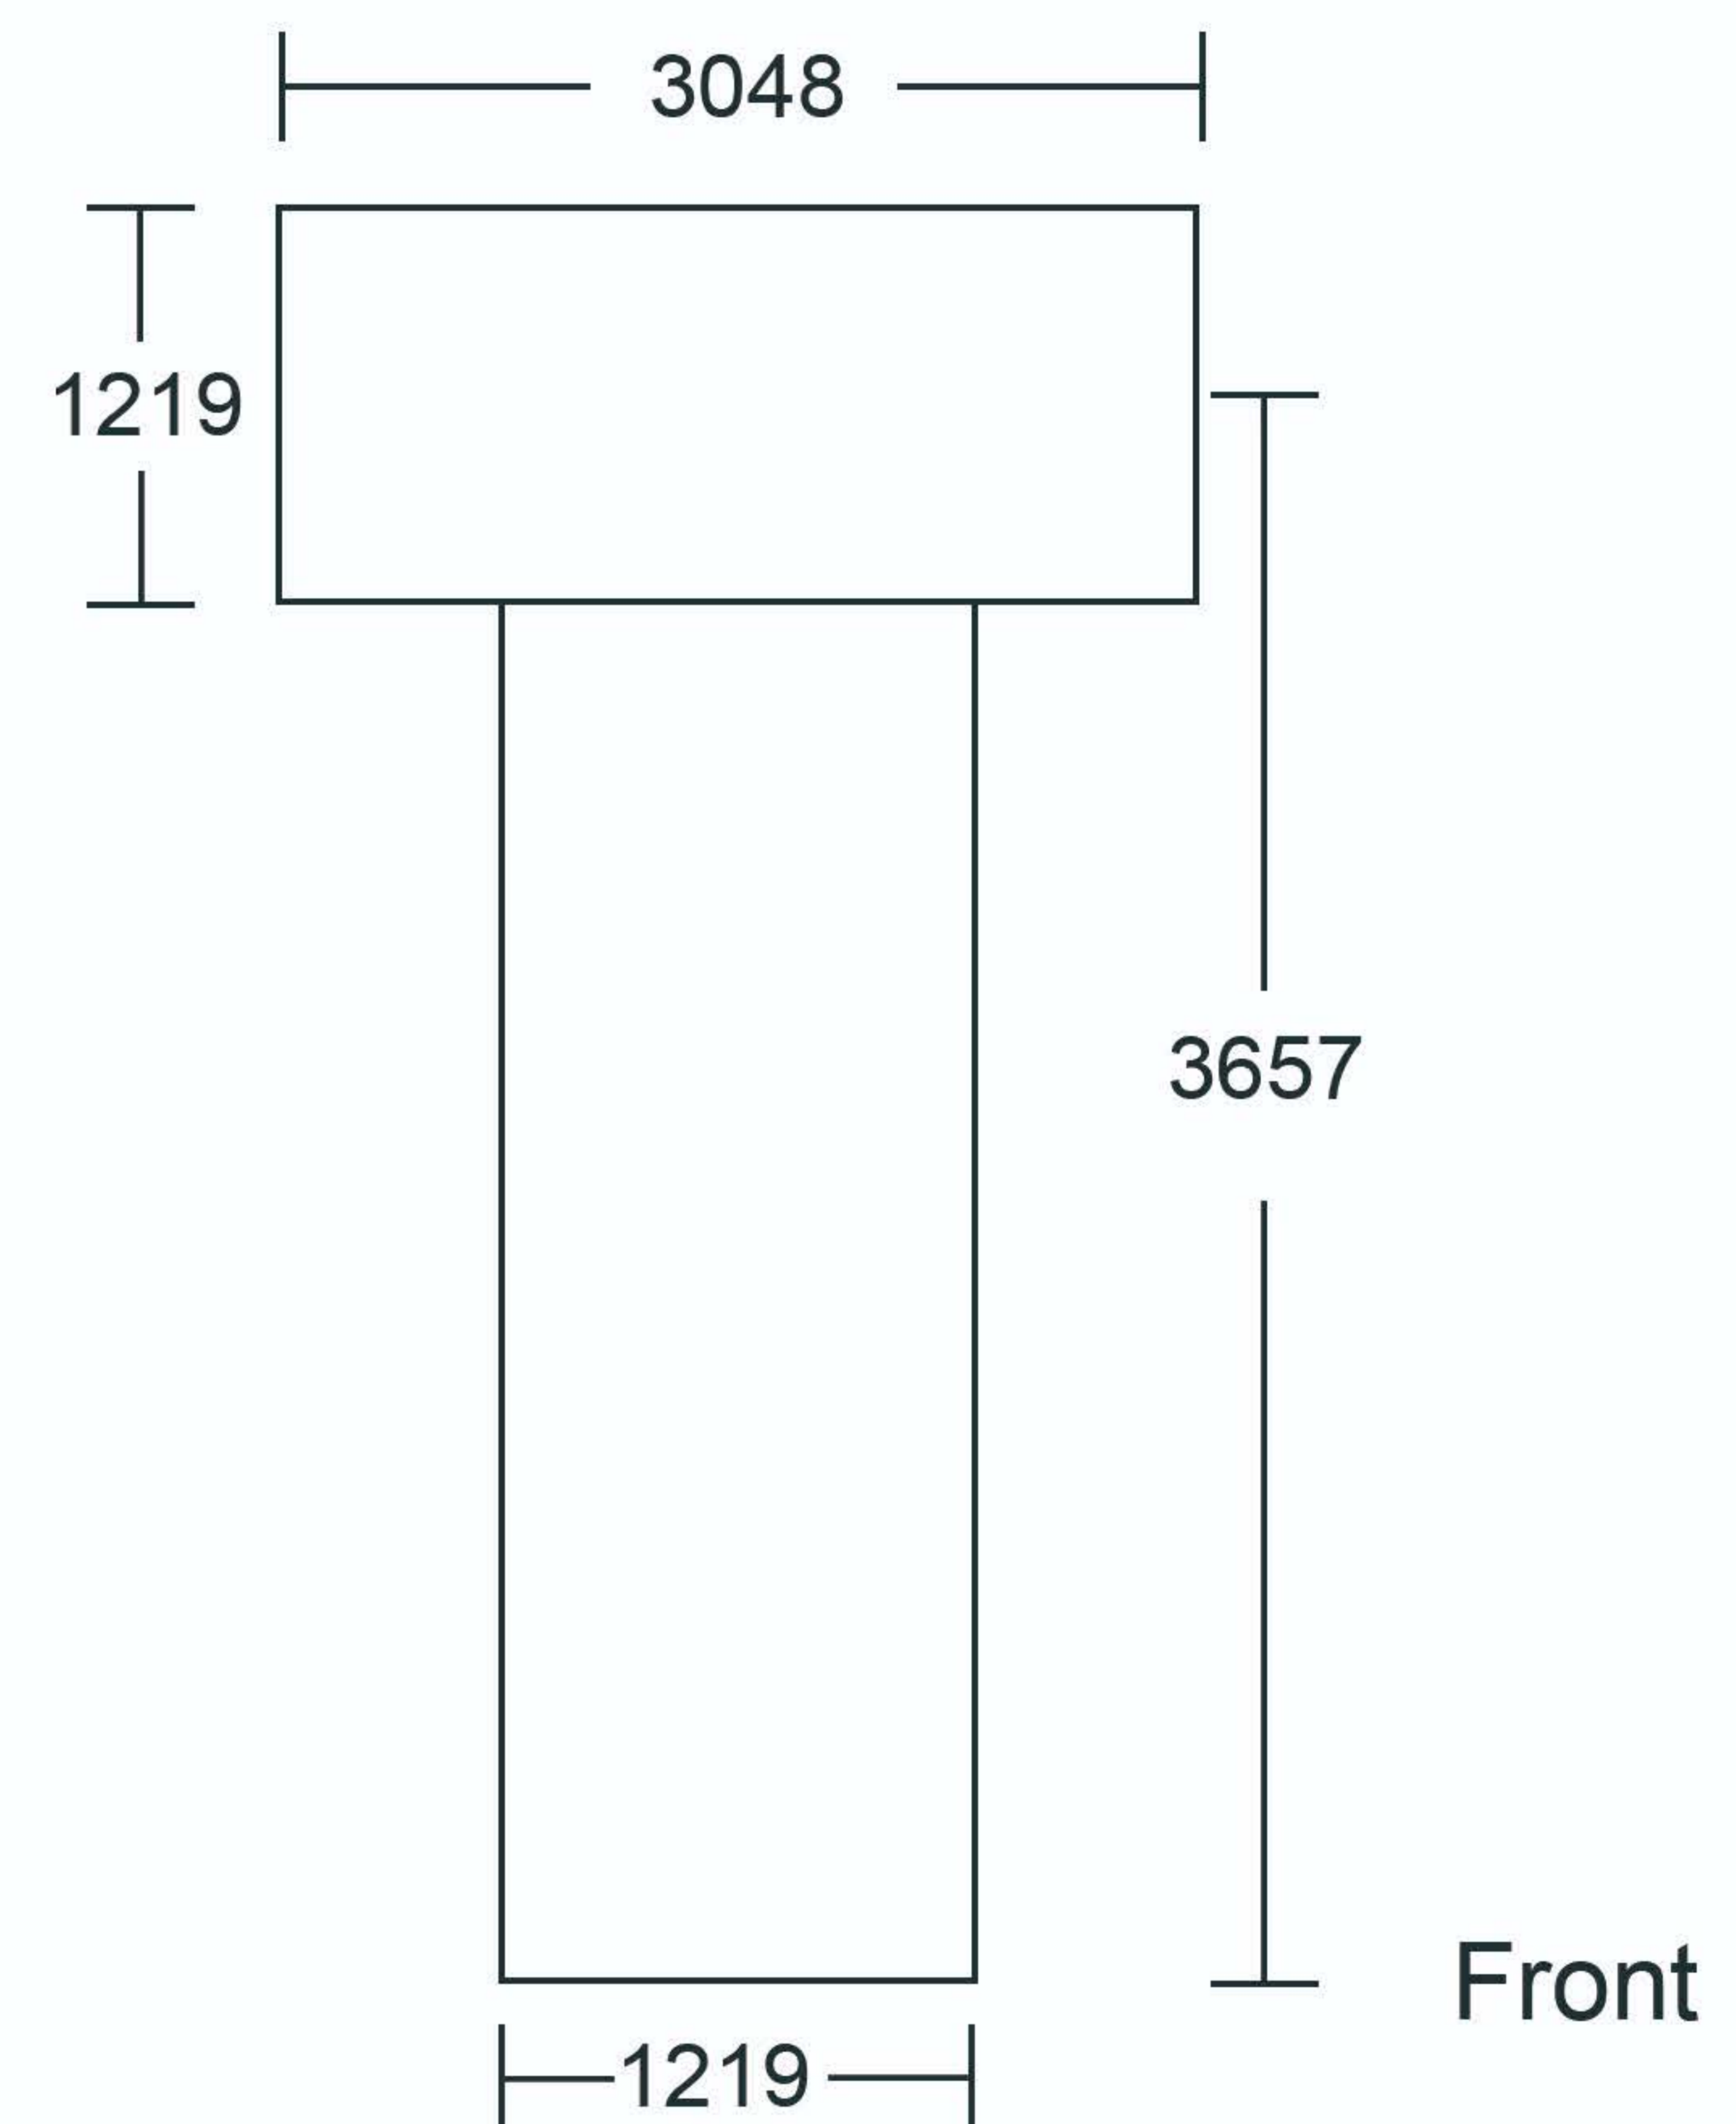

INSTRUCTION

Follow the label instructions to assemble the frame

If can't snap when dismantle the frame,Pls push the tube forwardly,then push again.

Graphic Size : W9570mm x H1229mm
W4879mm x H3667mm