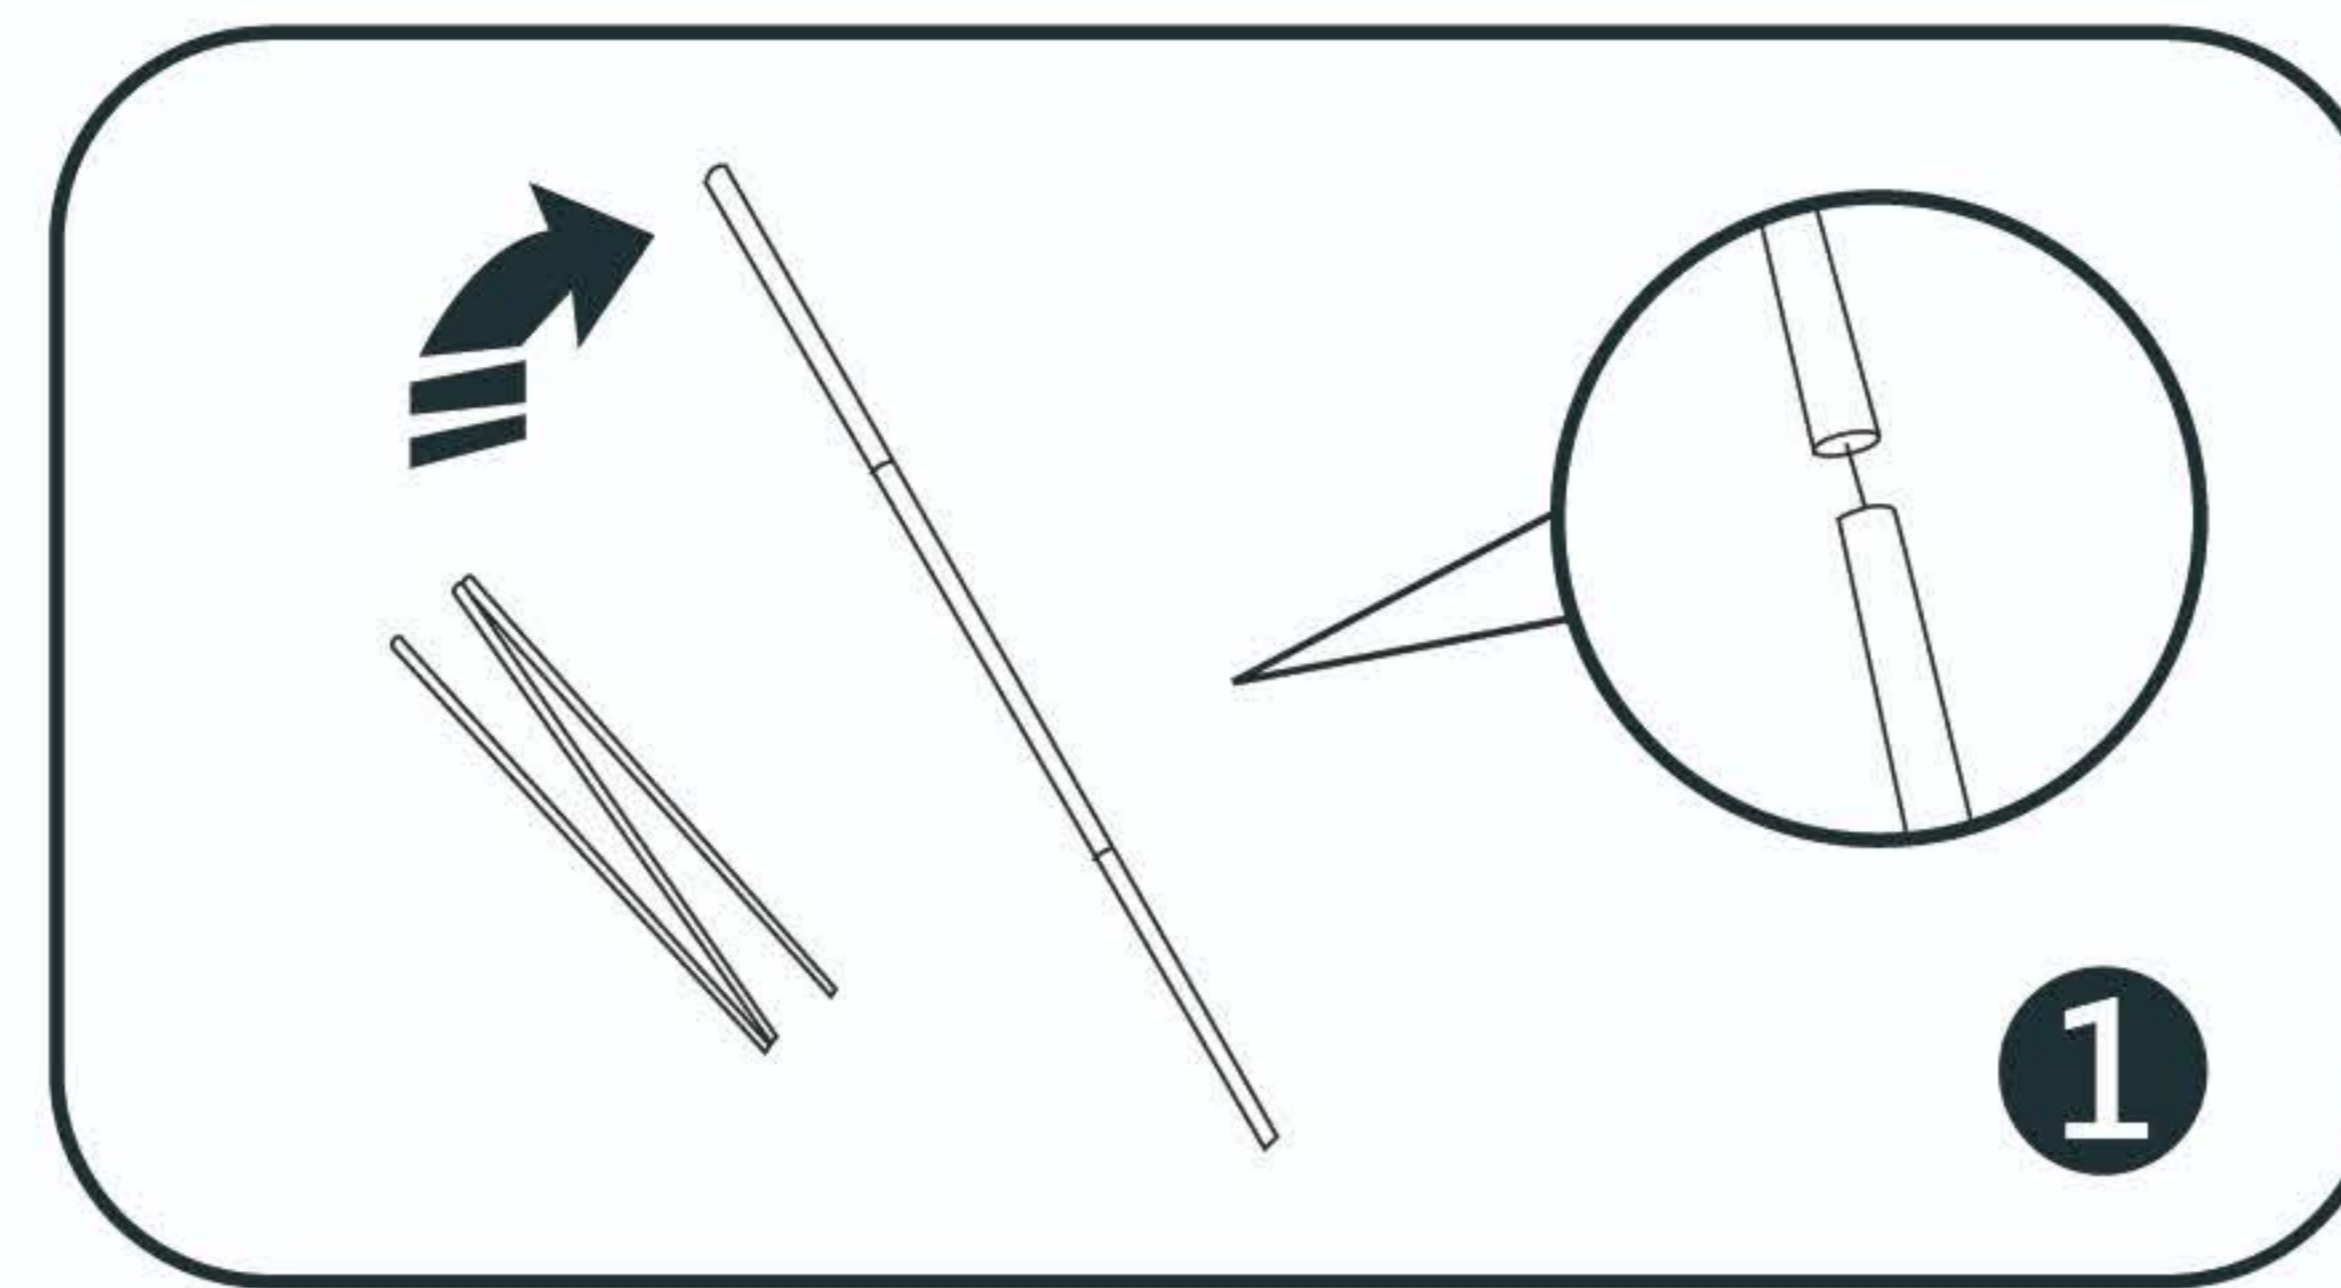

INSTRUCTION

Follow the label instructions to assemble the frame

If can't snap when dismantle the frame,Pls push the tube forwardly,then push again.

Graphic Size : W9570mm x H1229mm
W4879mm x H3667mm