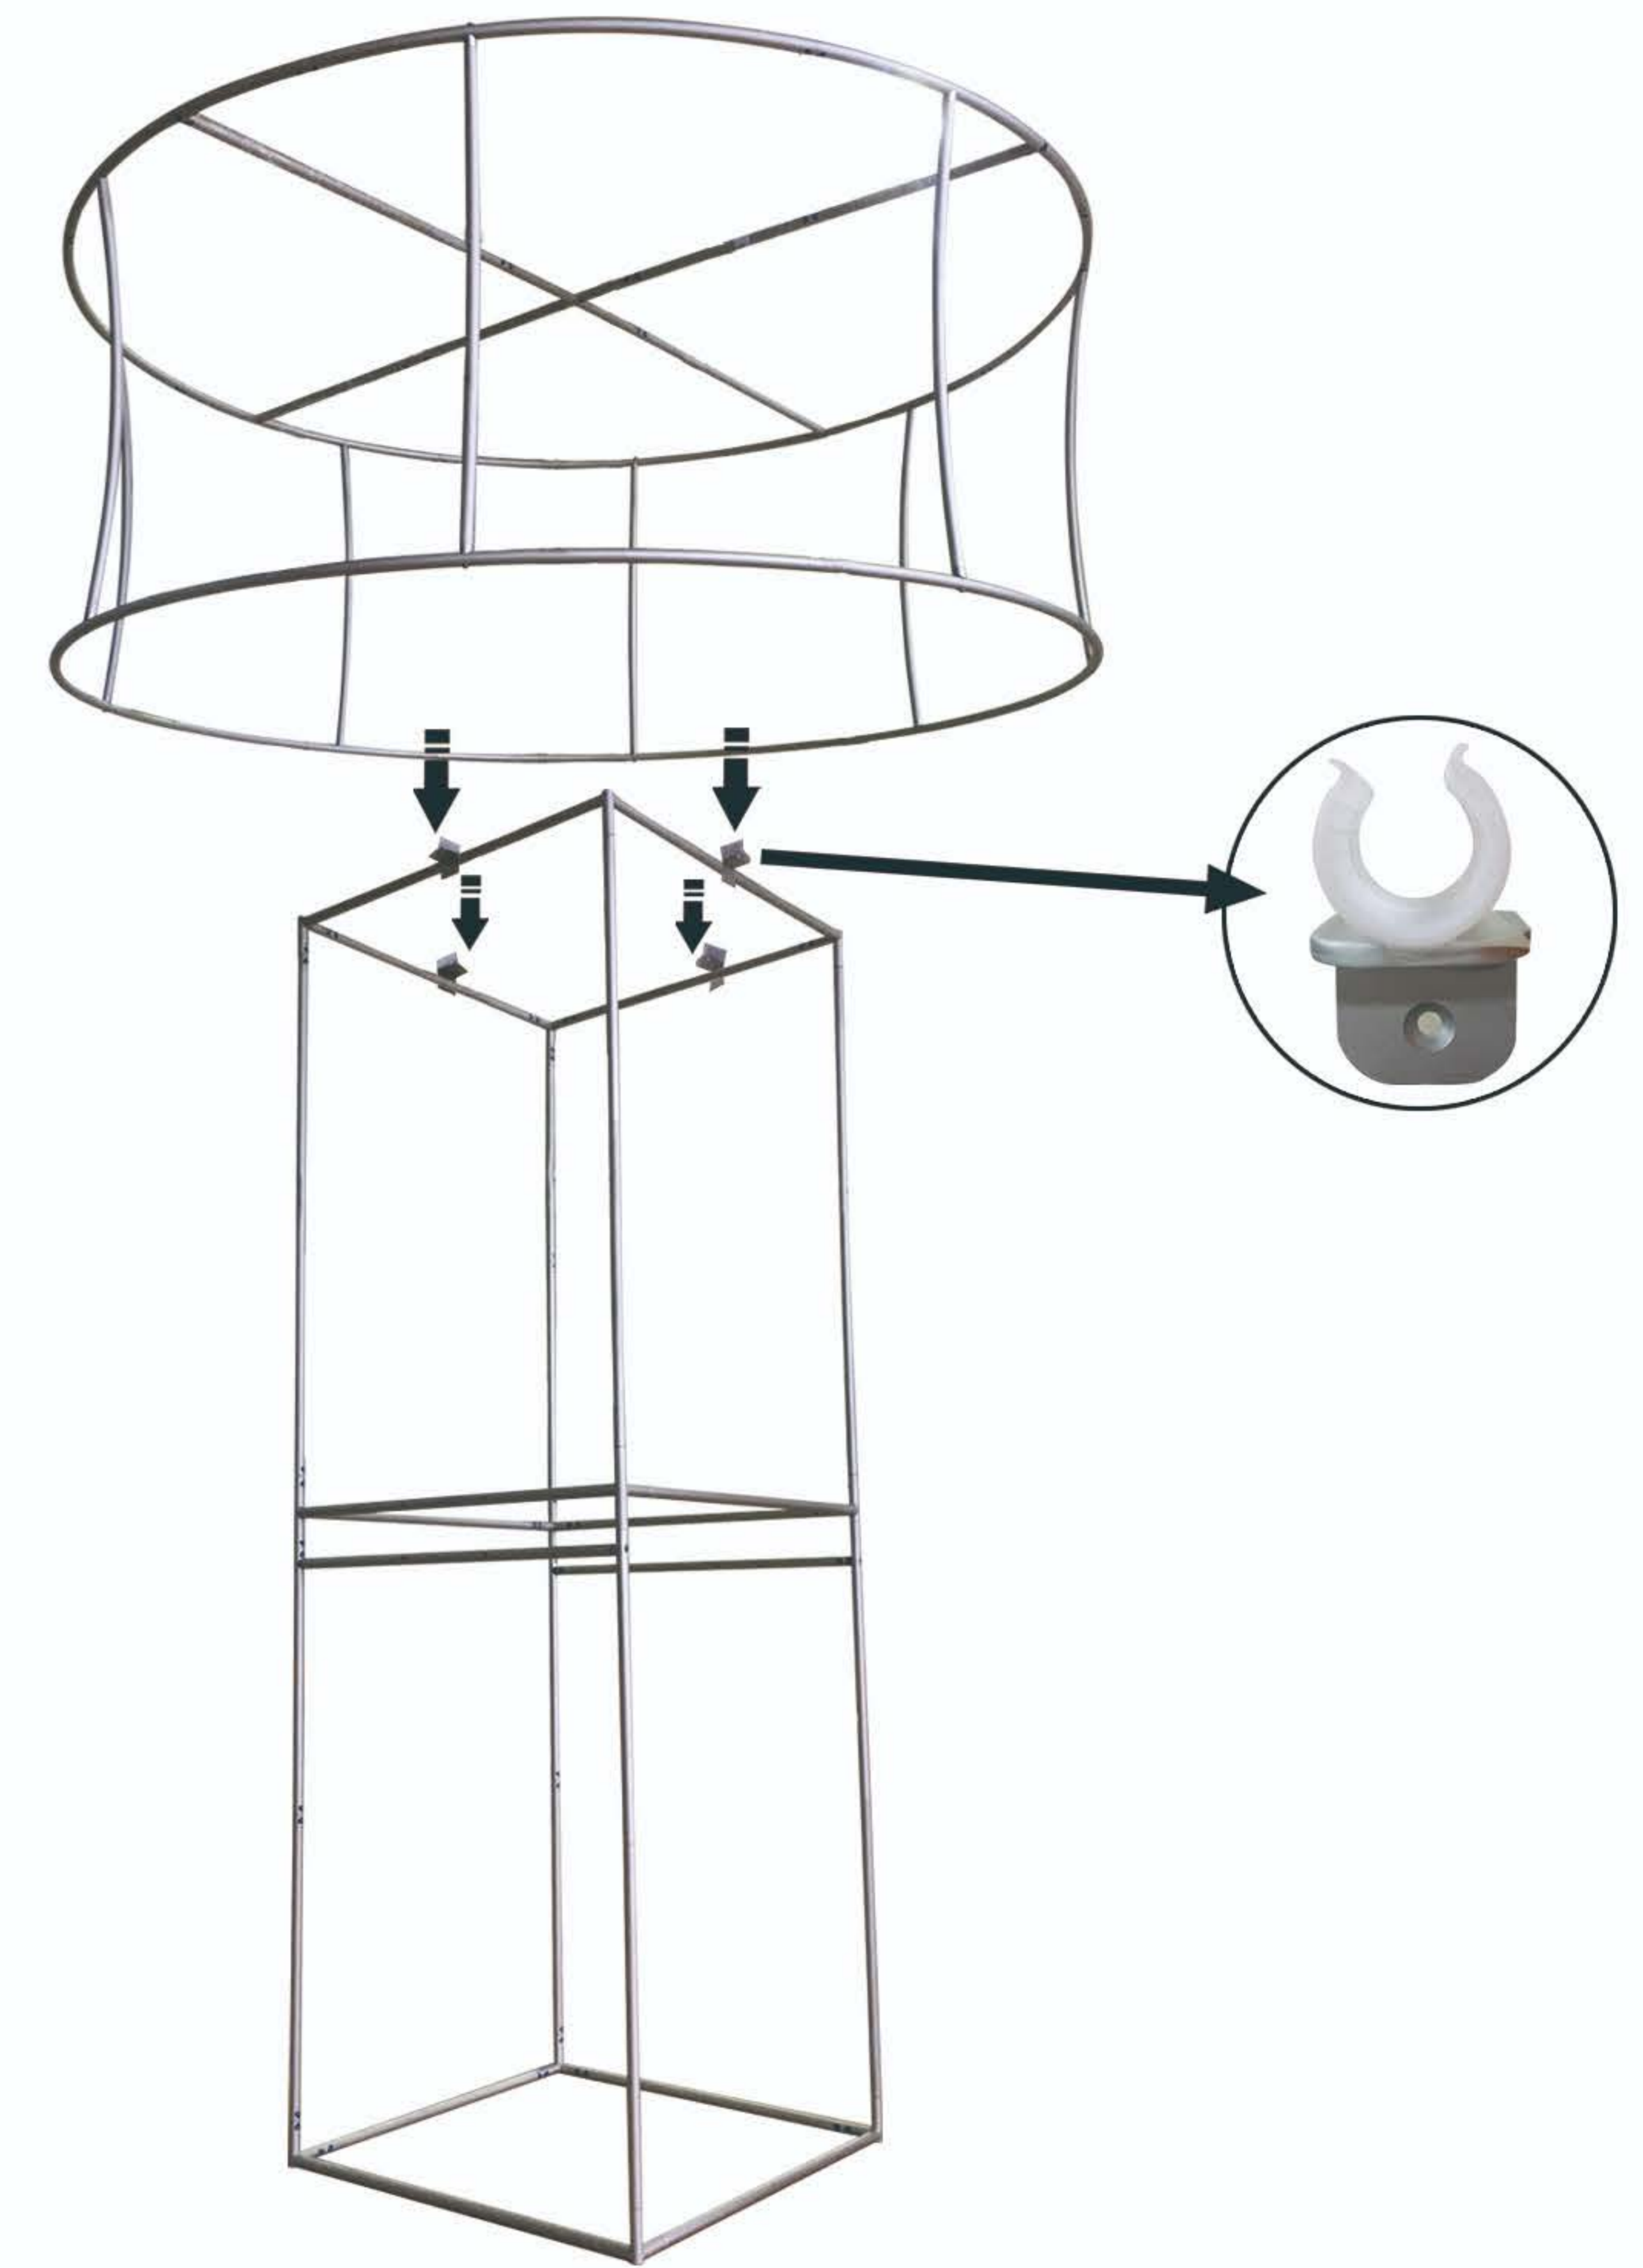

INSTRUCTION

Follow the label instructions to assemble the frame

If can't snap when dismantle the frame,Pls push the tube forwardly,then push again.

Graphic Size : W9570mm x H1229mm
W4879mm x H3667mm