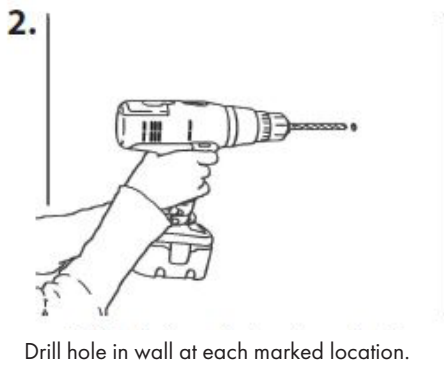

Curio Cabinet Installation Instructions

SKUs: DCC3422MH, DCC2128CH, DCC2033BK, DCC2033CH, DCC2128MH, DCC2128BK

DISPLAYS2GO
CONNECTING PEOPLE & BRANDS WITH THE WORLD

Tools Required

- Level
- Measuring Tape
- Drill

TWO PEOPLE REQUIRED FOR ASSEMBLY

Lift case just above mounting brackets on wall. Push case to wall and slowly lower case onto brackets. Visually check that both brackets on case are seated on both mounting brackets on wall before releasing case.