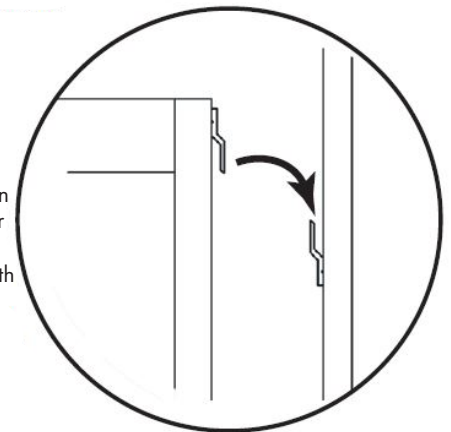

Curio Cabinet Installation Instructions

SKUs: DCC3422MH, DCC2128CH, DCC2033BK, DCC2033CH, DCC2128MH, DCC2128BK

DISPLAYS2GO
CONNECTING PEOPLE & BRANDS WITH THE WORLD

Tools Required

- Level
- Measuring Tape
- Drill

TWO PEOPLE REQUIRED FOR ASSEMBLY

Lift case just above mounting brackets on wall. Push case to wall and slowly lower case onto brackets. Visually check that both brackets on case are seated on both mounting brackets on wall before releasing case.