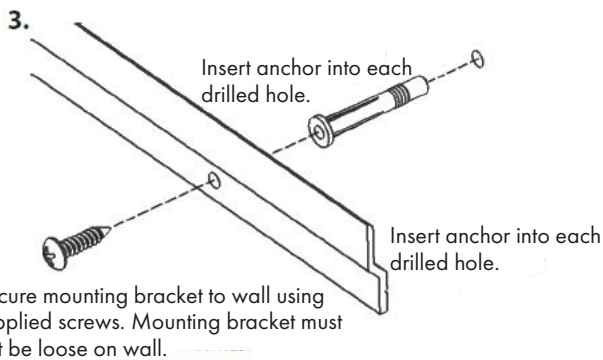

Curio Cabinet Installation Instructions

SKUs: DCC3422MH, DCC2128CH, DCC2033BK, DCC2033CH, DCC2128MH, DCC2128BK

DISPLAYS2GO
CONNECTING PEOPLE & BRANDS WITH THE WORLD

Tools Required

- Level
- Measuring Tape
- Drill

TWO PEOPLE REQUIRED FOR ASSEMBLY

Lift case just above mounting brackets on wall. Push case to wall and slowly lower case onto brackets. Visually check that both brackets on case are seated on both mounting brackets on wall before releasing case.