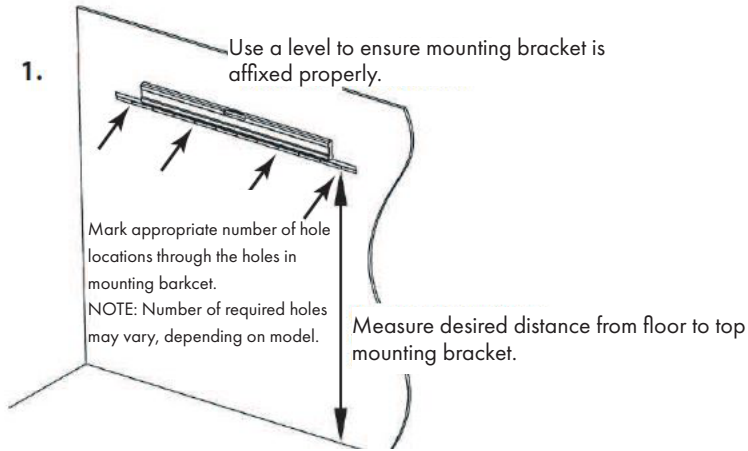

Curio Cabinet Installation Instructions

SKUs: DCC3422MH, DCC2128CH, DCC2033BK, DCC2033CH, DCC2128MH, DCC2128BK

DISPLAYS2GO
CONNECTING PEOPLE & BRANDS WITH THE WORLD

Tools Required

- Level
- Measuring Tape
- Drill

TWO PEOPLE REQUIRED FOR ASSEMBLY

Lift case just above mounting brackets on wall. Push case to wall and slowly lower case onto brackets. Visually check that both brackets on case are seated on both mounting brackets on wall before releasing case.