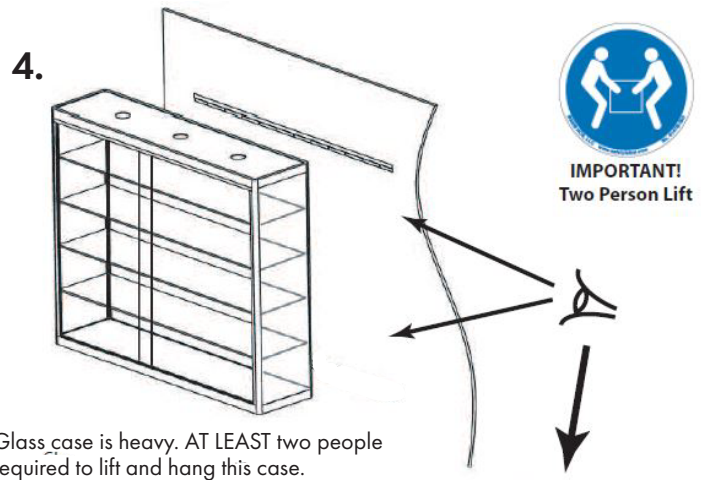

Curio Cabinet Installation Instructions

SKUs: DCC3422MH, DCC2128CH, DCC2033BK, DCC2033CH, DCC2128MH, DCC2128BK

DISPLAYS2GO
CONNECTING PEOPLE & BRANDS WITH THE WORLD

Tools Required

- Level
- Measuring Tape
- Drill

TWO PEOPLE REQUIRED FOR ASSEMBLY

Lift case just above mounting brackets on wall. Push case to wall and slowly lower case onto brackets. Visually check that both brackets on case are seated on both mounting brackets on wall before releasing case.