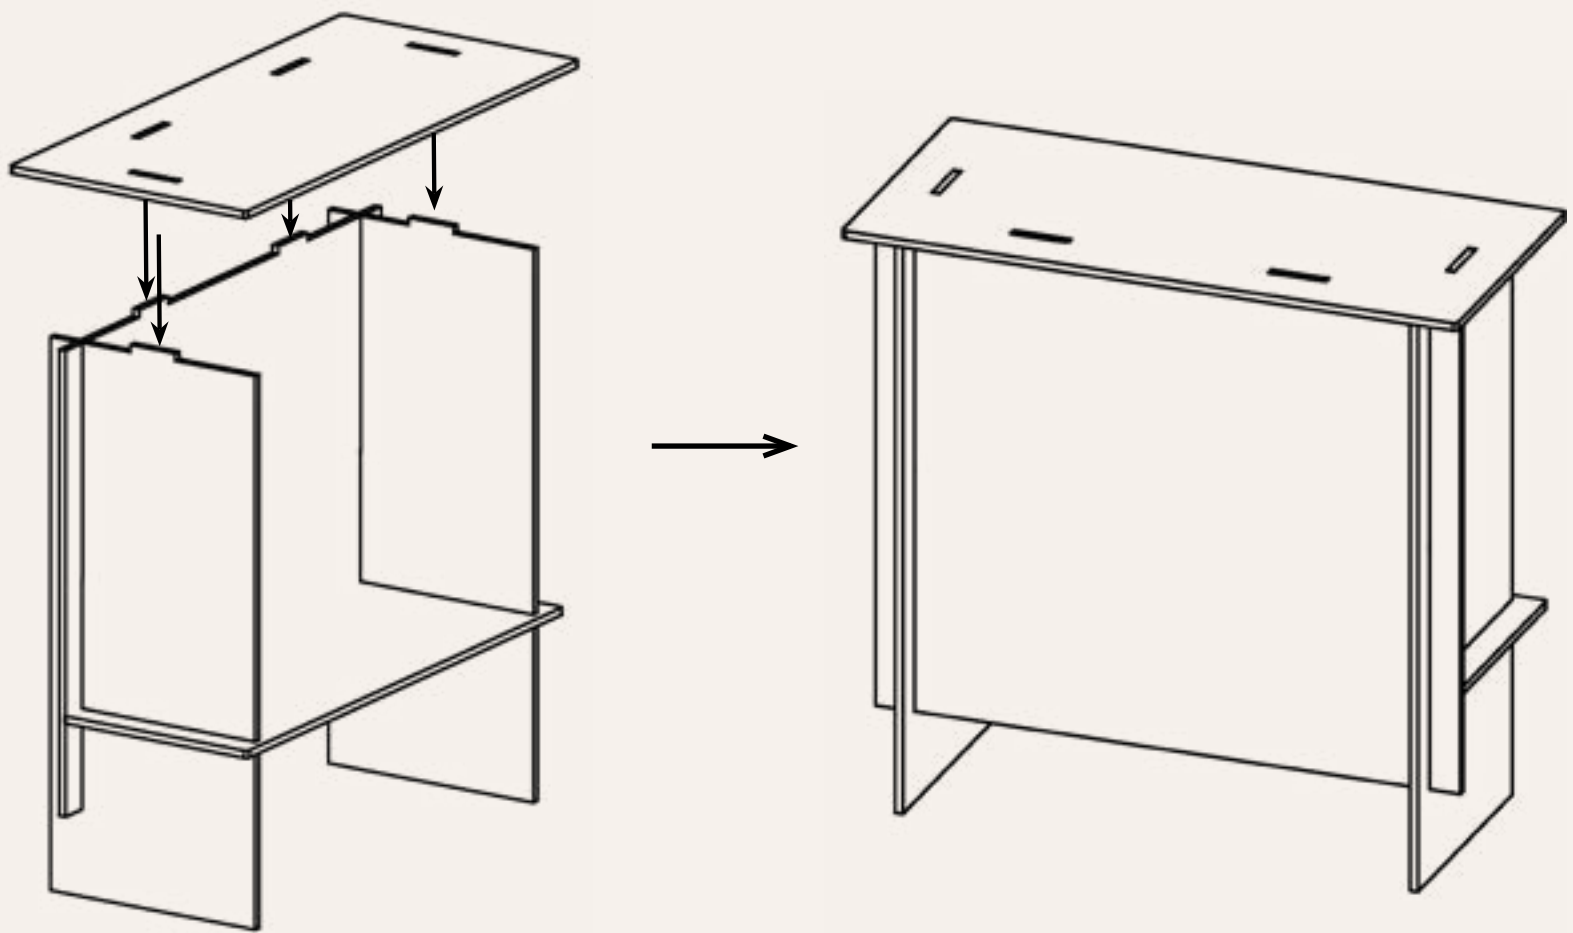

REVIVAL COLLECTION

SKU: DBPC1; DBPC1CP

Portable Counter **USER GUIDE**

DANDELION

RESPONSIBLY CREATING BETTER PRODUCTS FOR A BETTER WORLD

Table of Contents

USER GUIDE

PARTS DIAGRAM

1. Assemble the base with 2 side panels by inserting slots on the front panel into the corresponding cutouts on the side panels.

ASSEMBLY INSTRUCTIONS

2. Slide the shelf panel into the counter from the back.

ASSEMBLY INSTRUCTIONS

3. Place the countertop onto the assembled base and align the cutouts with tabs on the top. Press down the countertop and insert each tab into the cutout to secure the unit.

The assembly is finished.