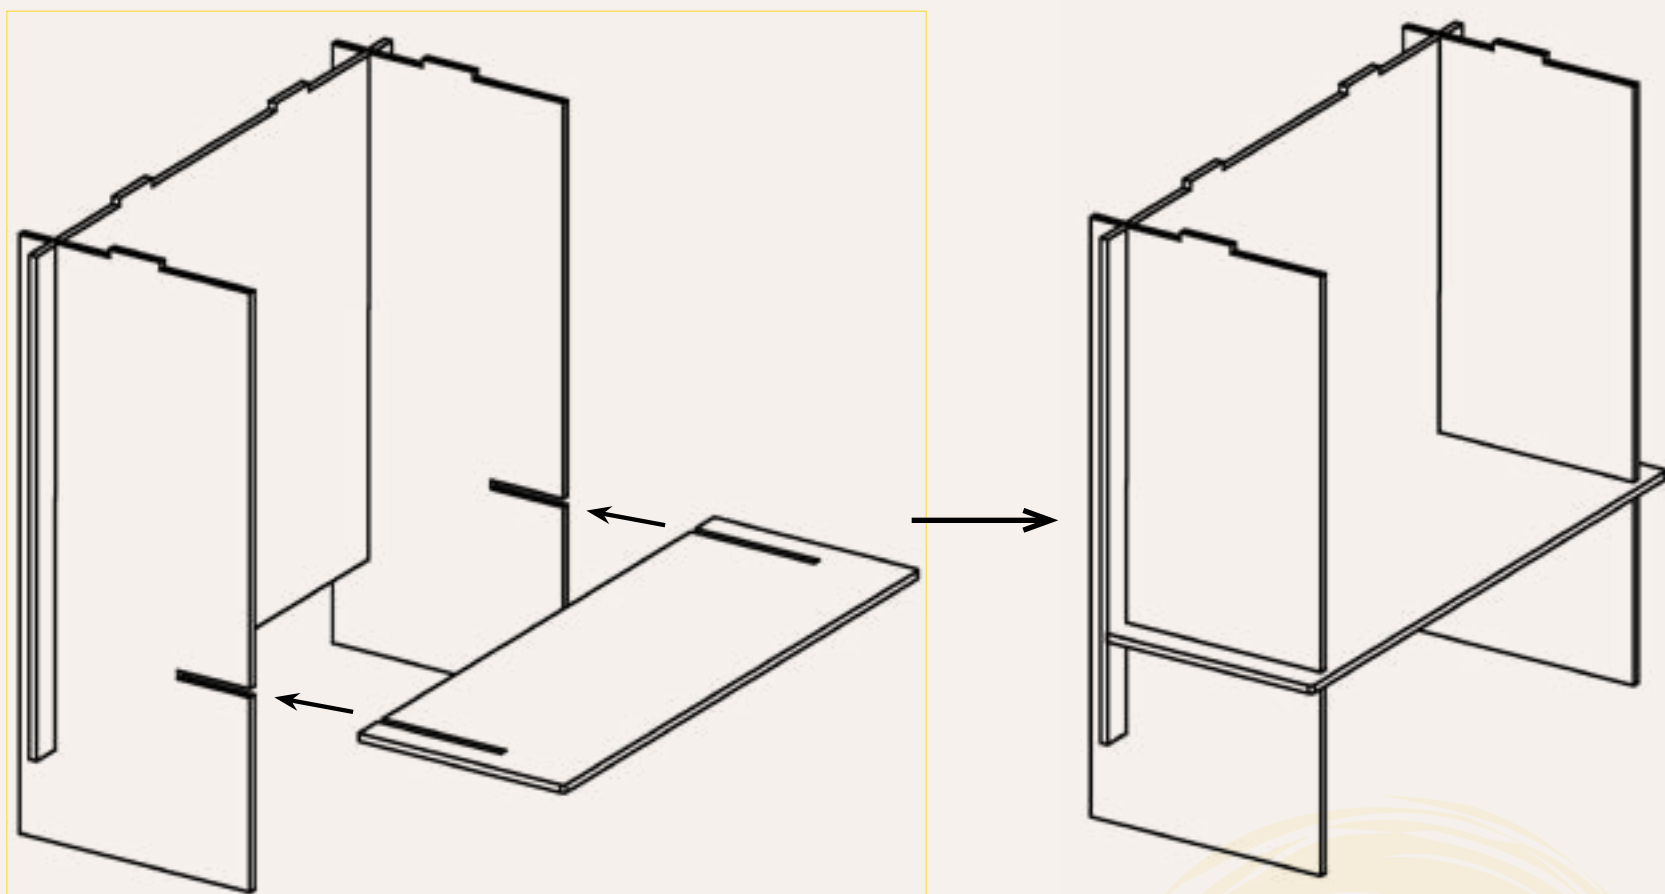

REVIVAL COLLECTION

SKU: DBPC1; DBPC1CP

Portable Counter **USER GUIDE**

DANDELION

RESPONSIBLY CREATING BETTER PRODUCTS FOR A BETTER WORLD

Table of Contents

USER GUIDE

PARTS DIAGRAM

1. Assemble the base with 2 side panels by inserting slots on the front panel into the corresponding cutouts on the side panels.

ASSEMBLY INSTRUCTIONS

2. Slide the shelf panel into the counter from the back.

ASSEMBLY INSTRUCTIONS

3. Place the countertop onto the assembled base and align the cutouts with tabs on the top. Press down the countertop and insert each tab into the cutout to secure the unit.

The assembly is finished.