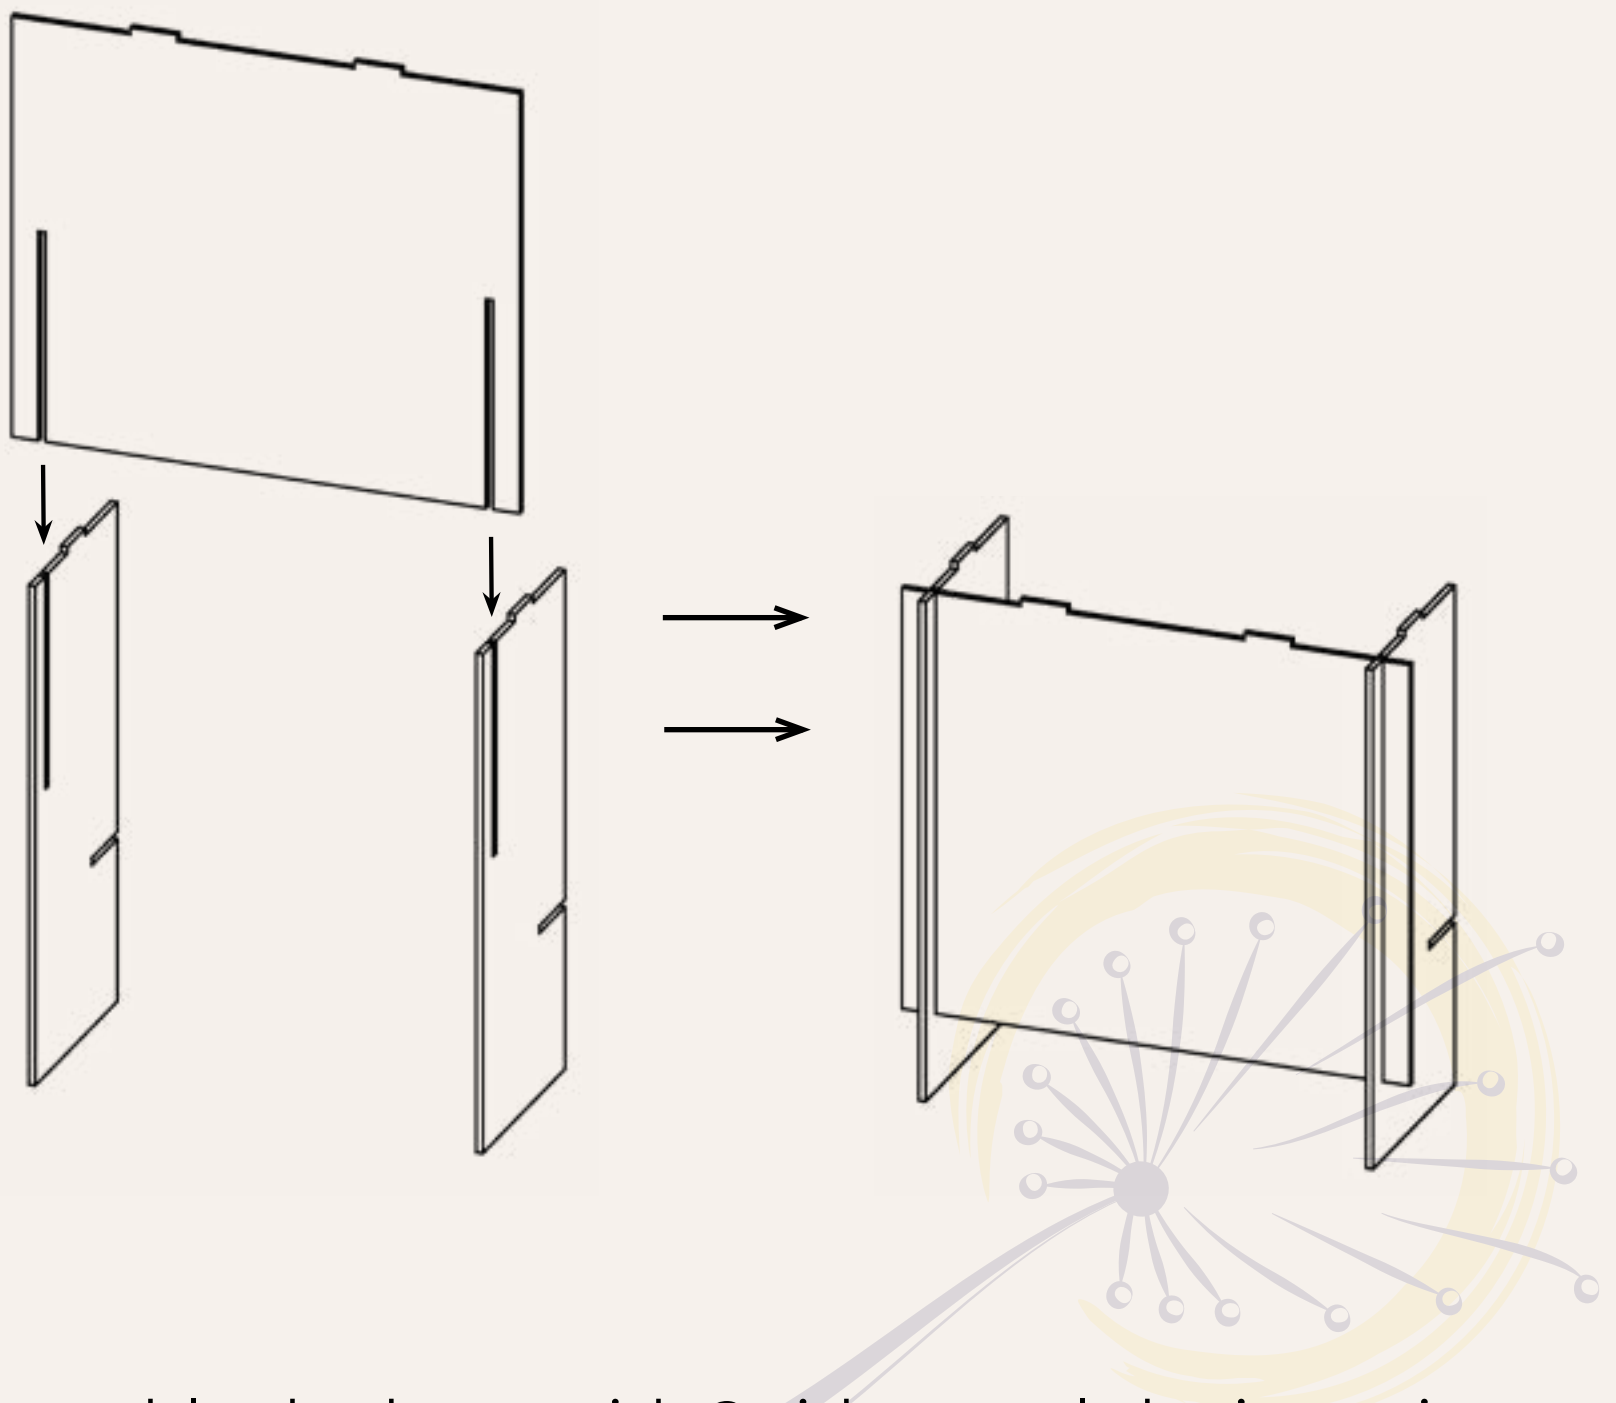

REVIVAL COLLECTION

SKU: DBPC1; DBPC1CP

Portable Counter **USER GUIDE**

DANDELION

RESPONSIBLY CREATING BETTER PRODUCTS FOR A BETTER WORLD

Table of Contents

USER GUIDE

PARTS DIAGRAM

1. Assemble the base with 2 side panels by inserting slots on the front panel into the corresponding cutouts on the side panels.

ASSEMBLY INSTRUCTIONS

2. Slide the shelf panel into the counter from the back.

ASSEMBLY INSTRUCTIONS

3. Place the countertop onto the assembled base and align the cutouts with tabs on the top. Press down the countertop and insert each tab into the cutout to secure the unit.

The assembly is finished.