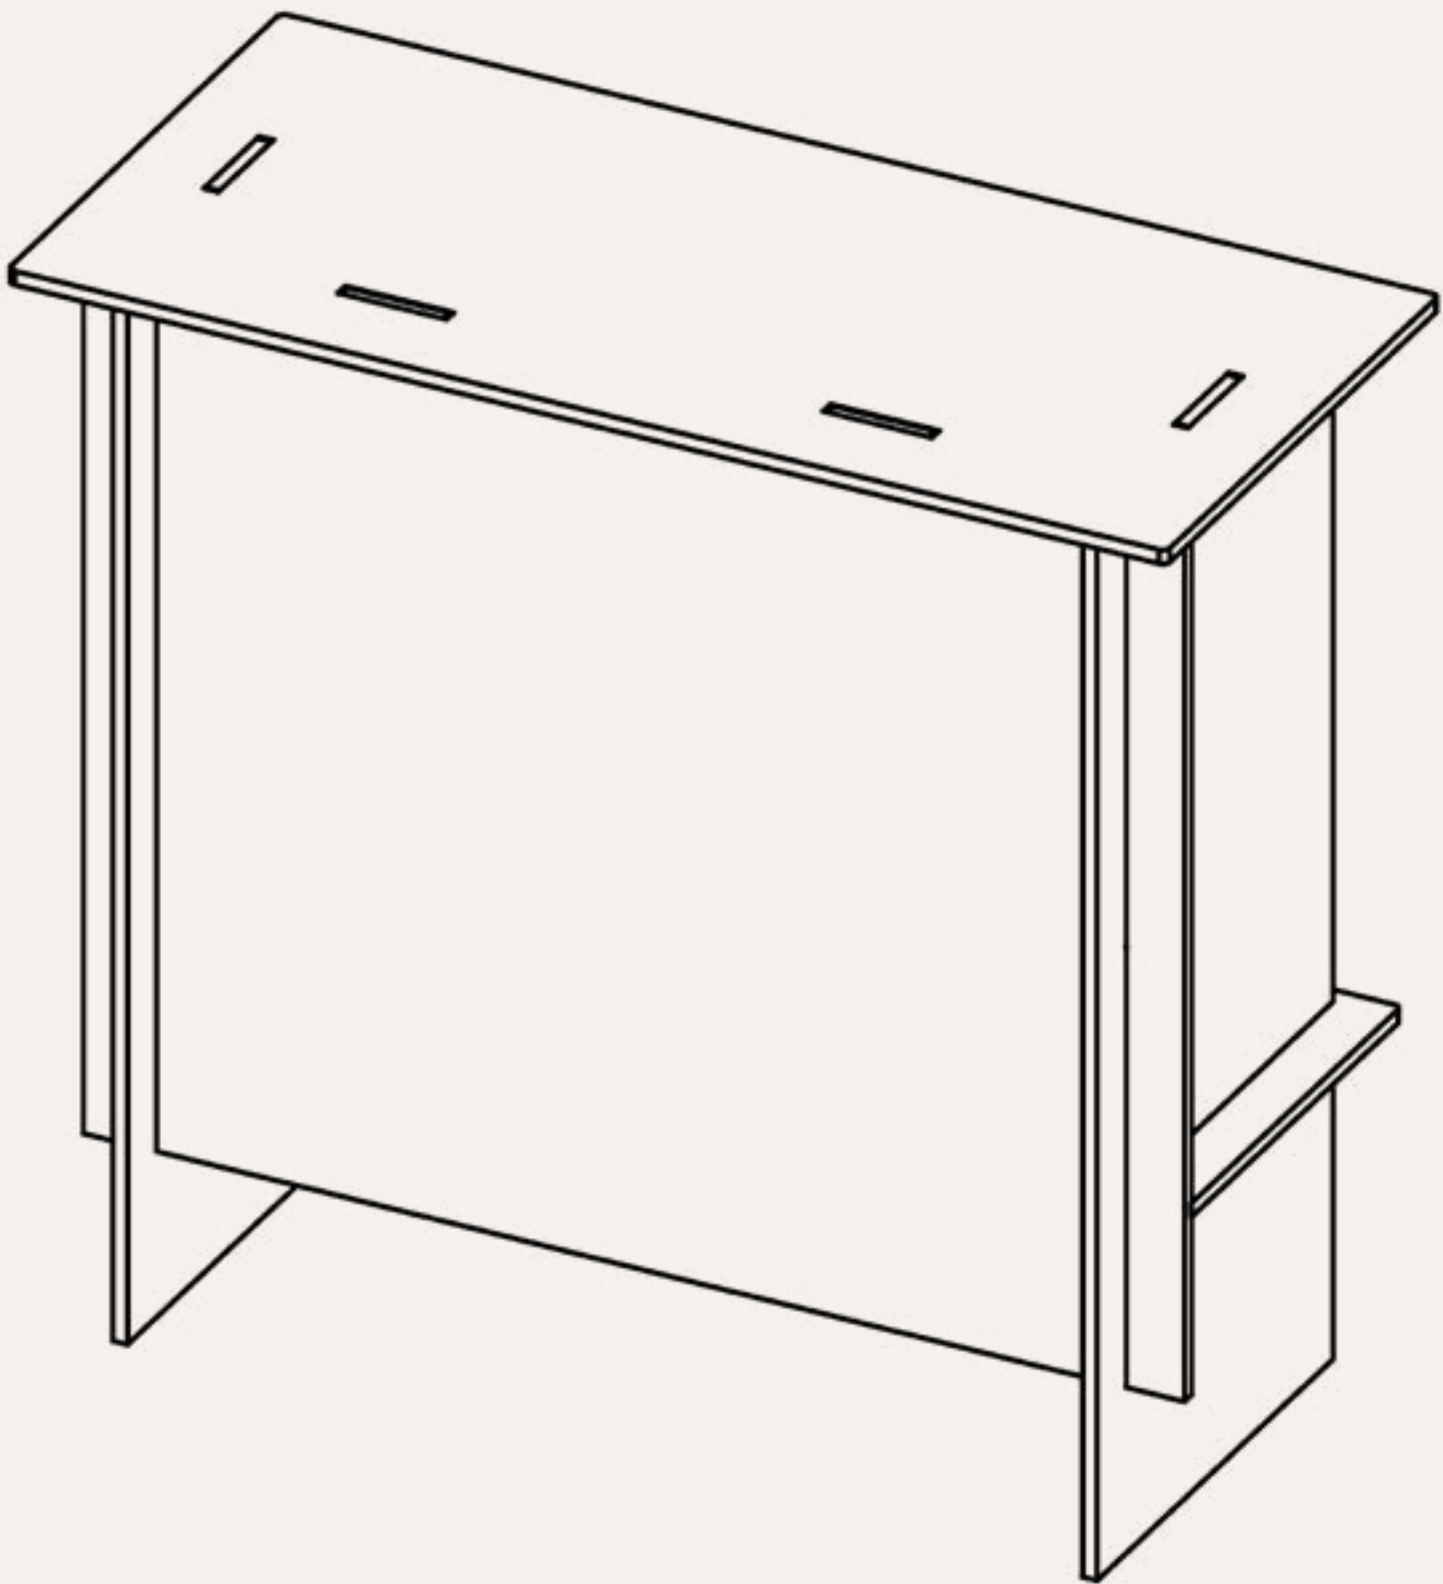

REVIVAL COLLECTION

SKU: DBPC1; DBPC1CP

Portable Counter **USER GUIDE**

DANDELION

RESPONSIBLY CREATING BETTER PRODUCTS FOR A BETTER WORLD

Table of Contents

USER GUIDE

PARTS DIAGRAM

1. Assemble the base with 2 side panels by inserting slots on the front panel into the corresponding cutouts on the side panels.

ASSEMBLY INSTRUCTIONS

2. Slide the shelf panel into the counter from the back.

ASSEMBLY INSTRUCTIONS

3. Place the countertop onto the assembled base and align the cutouts with tabs on the top. Press down the countertop and insert each tab into the cutout to secure the unit.

The assembly is finished.