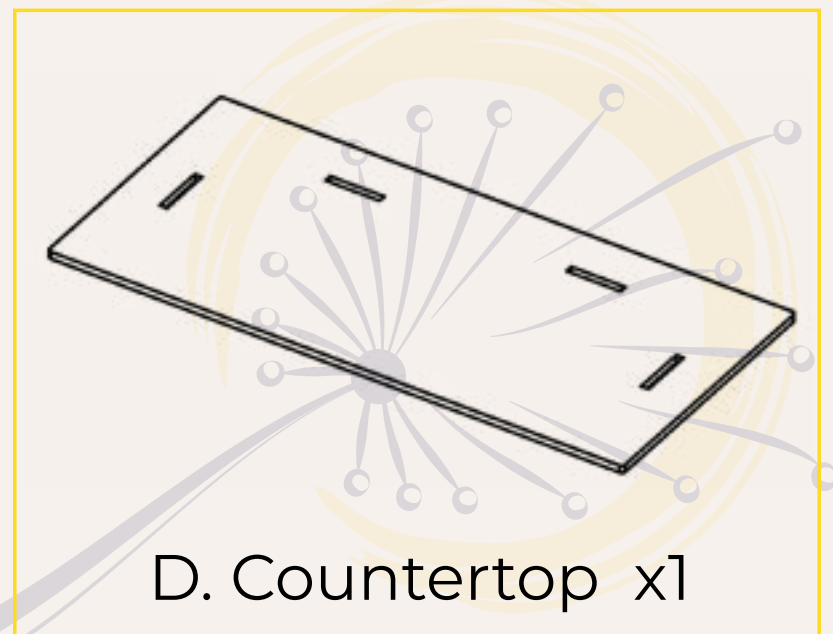

REVIVAL COLLECTION

SKU: DBPC1; DBPC1CP

Portable Counter **USER GUIDE**

DANDELION

RESPONSIBLY CREATING BETTER PRODUCTS FOR A BETTER WORLD

Table of Contents

USER GUIDE

PARTS DIAGRAM

1. Assemble the base with 2 side panels by inserting slots on the front panel into the corresponding cutouts on the side panels.

ASSEMBLY INSTRUCTIONS

2. Slide the shelf panel into the counter from the back.