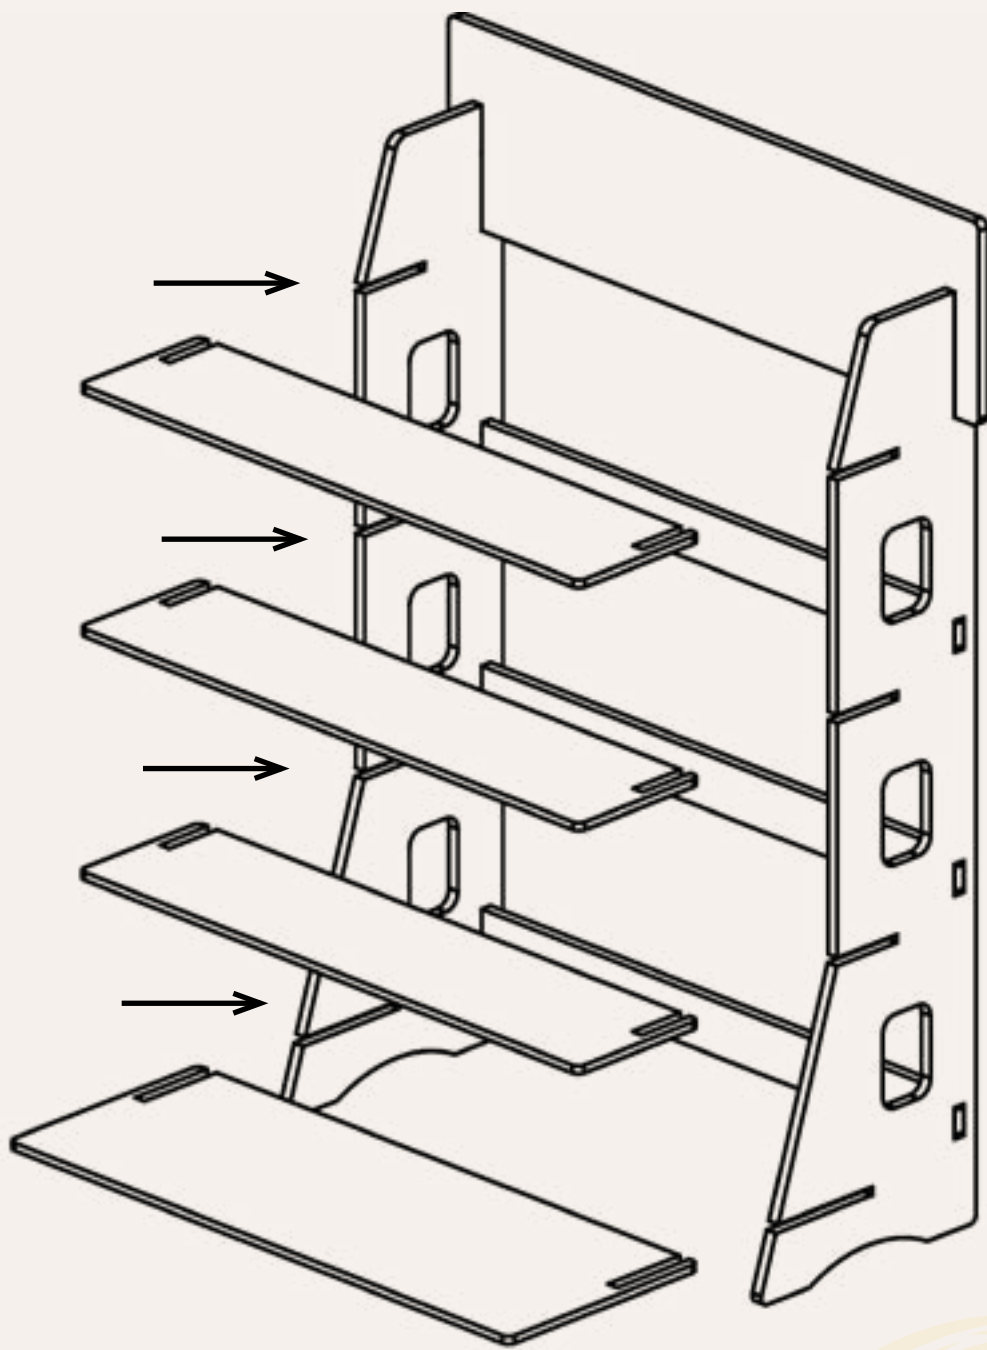

REVIVAL COLLECTION

SKU: DBPSU1; DBPSU1CP

Dandelion Large Shelf **USER GUIDE**

DANDELION

RESPONSIBLY CREATING BETTER PRODUCTS FOR A BETTER WORLD

Table of Contents

USER GUIDE

PARTS DIAGRAM

1. Lay unit down on a soft surface, then slot backing pieces into side panels. Stand unit up.

ASSEMBLY INSTRUCTIONS

2. Slide top panel into the vertical slots at the top of the side panels.

ASSEMBLY INSTRUCTIONS

3. Slide shelving panels and base panel into the horizontal slots on the side panels.

The assembly is finished.

ASSEMBLY INSTRUCTIONS

THANK YOU FOR SPREADING
THE SEEDS OF SUSTAINABILITY
AND HELPING TO PROTECT
OUR PLANET.