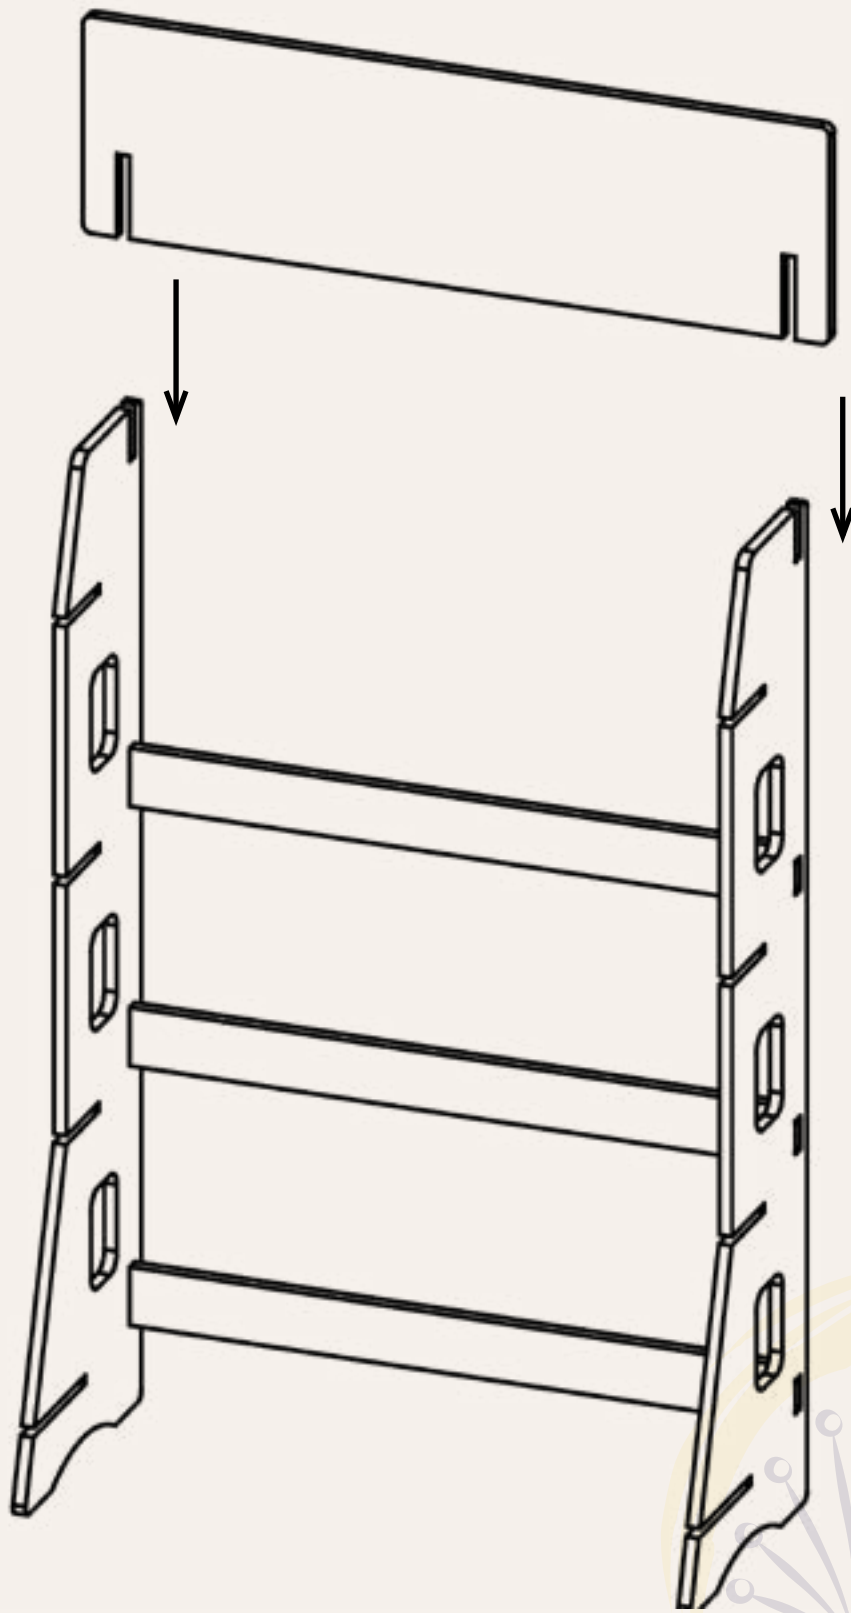

REVIVAL COLLECTION

SKU: DBPSU1; DBPSU1CP

Dandelion Large Shelf **USER GUIDE**

DANDELION

RESPONSIBLY CREATING BETTER PRODUCTS FOR A BETTER WORLD

Table of Contents

USER GUIDE

PARTS DIAGRAM

1. Lay unit down on a soft surface, then slot backing pieces into side panels. Stand unit up.

ASSEMBLY INSTRUCTIONS

2. Slide top panel into the vertical slots at the top of the side panels.

ASSEMBLY INSTRUCTIONS

3. Slide shelving panels and base panel into the horizontal slots on the side panels.

The assembly is finished.

ASSEMBLY INSTRUCTIONS

THANK YOU FOR SPREADING
THE SEEDS OF SUSTAINABILITY
AND HELPING TO PROTECT
OUR PLANET.