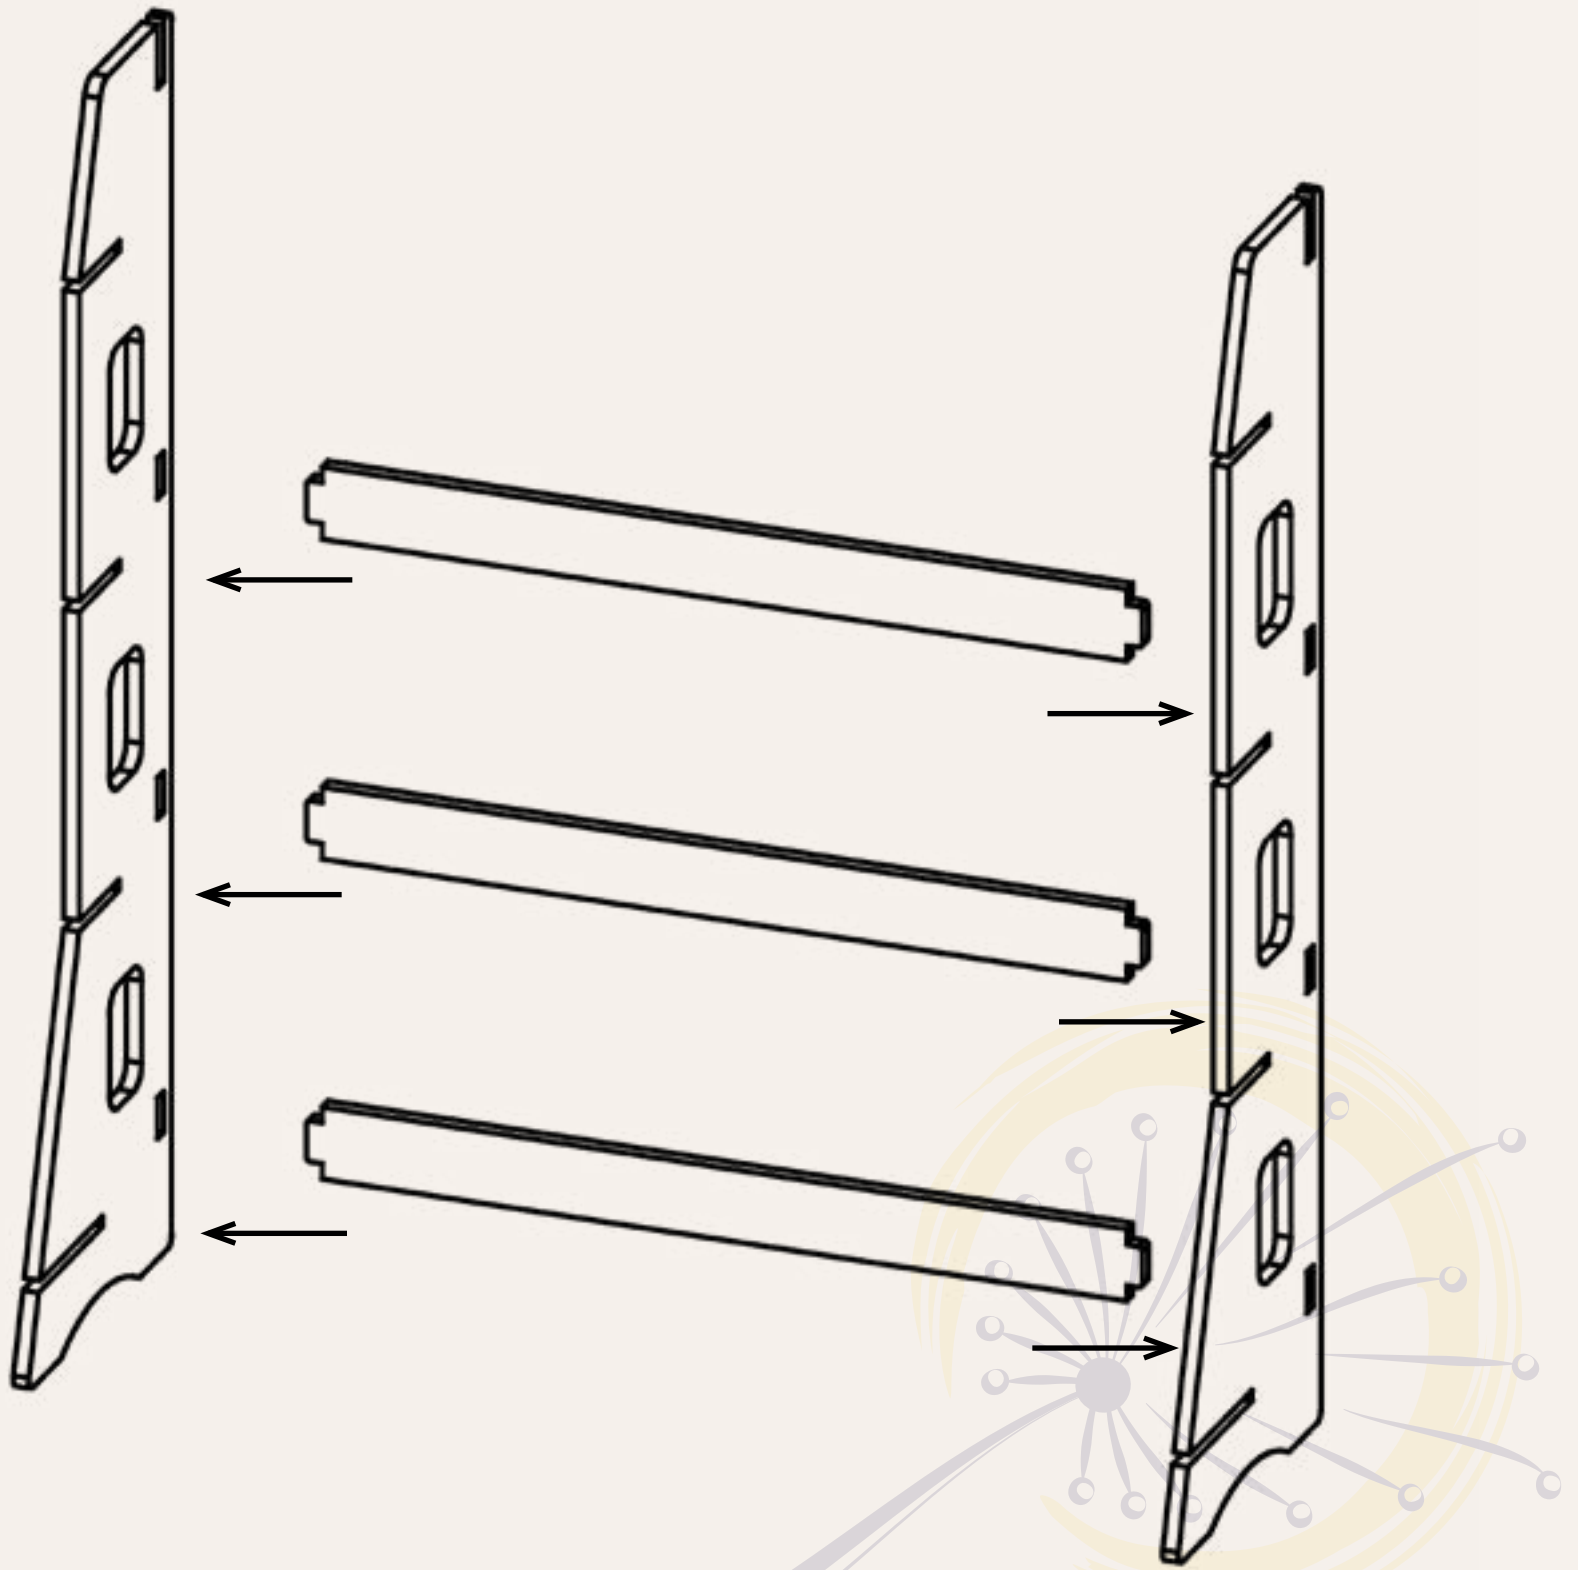

REVIVAL COLLECTION

SKU: DBPSU1; DBPSU1CP

Dandelion Large Shelf **USER GUIDE**

DANDELION

RESPONSIBLY CREATING BETTER PRODUCTS FOR A BETTER WORLD

Table of Contents

USER GUIDE

PARTS DIAGRAM

1. Lay unit down on a soft surface, then slot backing pieces into side panels. Stand unit up.

ASSEMBLY INSTRUCTIONS

2. Slide top panel into the vertical slots at the top of the side panels.

ASSEMBLY INSTRUCTIONS

3. Slide shelving panels and base panel into the horizontal slots on the side panels.

The assembly is finished.

ASSEMBLY INSTRUCTIONS

THANK YOU FOR SPREADING
THE SEEDS OF SUSTAINABILITY
AND HELPING TO PROTECT
OUR PLANET.