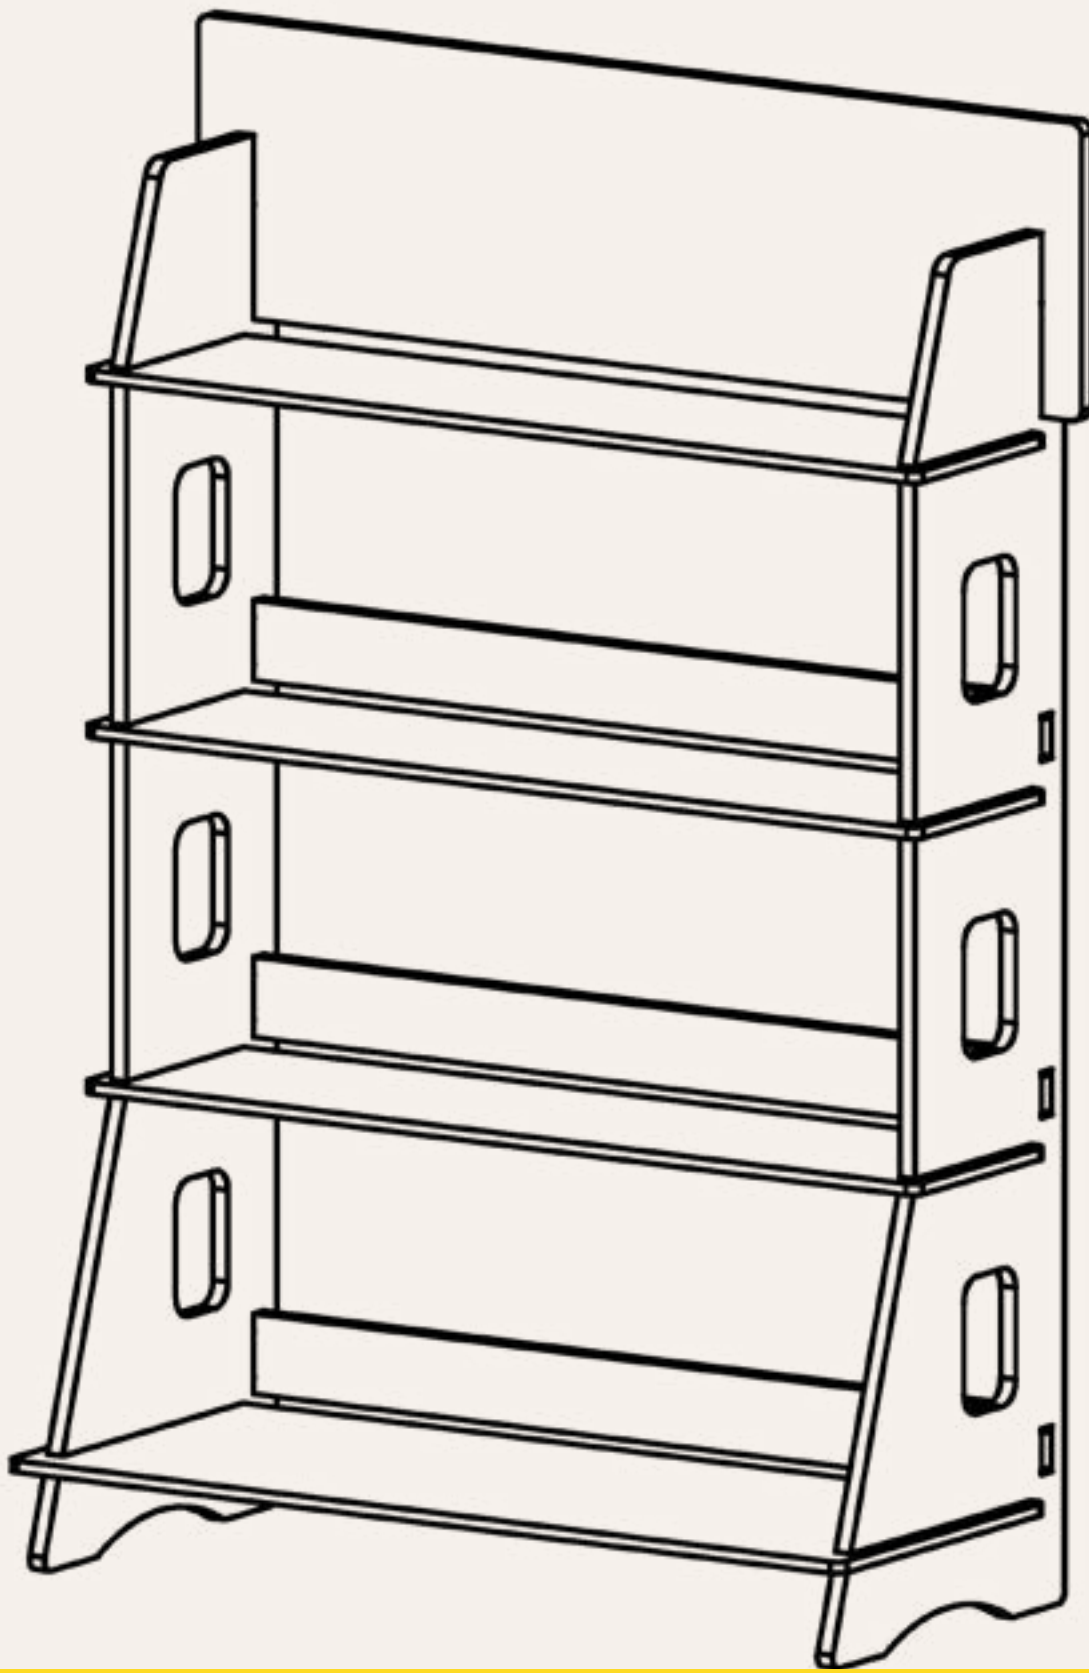

REVIVAL COLLECTION

SKU: DBPSU1; DBPSU1CP

Dandelion Large Shelf **USER GUIDE**

DANDELION

RESPONSIBLY CREATING BETTER PRODUCTS FOR A BETTER WORLD

Table of Contents

USER GUIDE

PARTS DIAGRAM

1. Lay unit down on a soft surface, then slot backing pieces into side panels. Stand unit up.

ASSEMBLY INSTRUCTIONS

2. Slide top panel into the vertical slots at the top of the side panels.

ASSEMBLY INSTRUCTIONS

3. Slide shelving panels and base panel into the horizontal slots on the side panels.

The assembly is finished.

ASSEMBLY INSTRUCTIONS

THANK YOU FOR SPREADING
THE SEEDS OF SUSTAINABILITY
AND HELPING TO PROTECT
OUR PLANET.