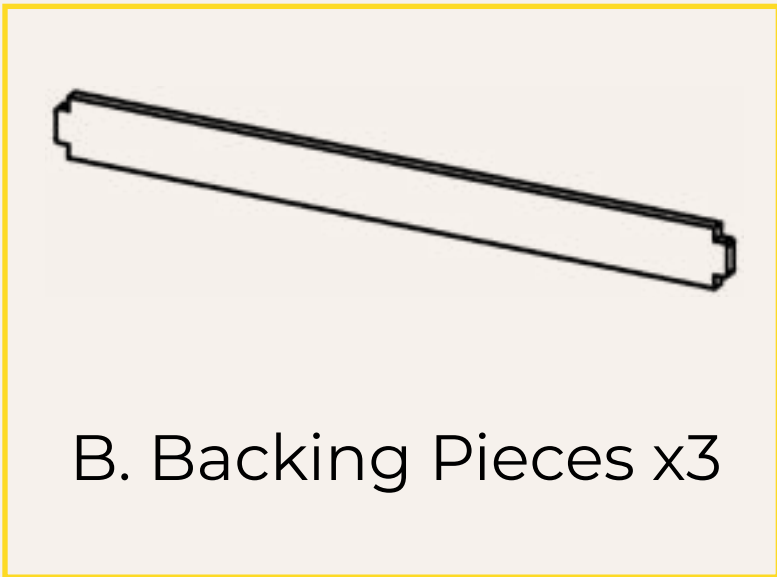

REVIVAL COLLECTION

SKU: DBPSU1; DBPSU1CP

Dandelion Large Shelf **USER GUIDE**

DANDELION

RESPONSIBLY CREATING BETTER PRODUCTS FOR A BETTER WORLD

Table of Contents

USER GUIDE

PARTS DIAGRAM

1. Lay unit down on a soft surface, then slot backing pieces into side panels. Stand unit up.

ASSEMBLY INSTRUCTIONS

2. Slide top panel into the vertical slots at the top of the side panels.

ASSEMBLY INSTRUCTIONS