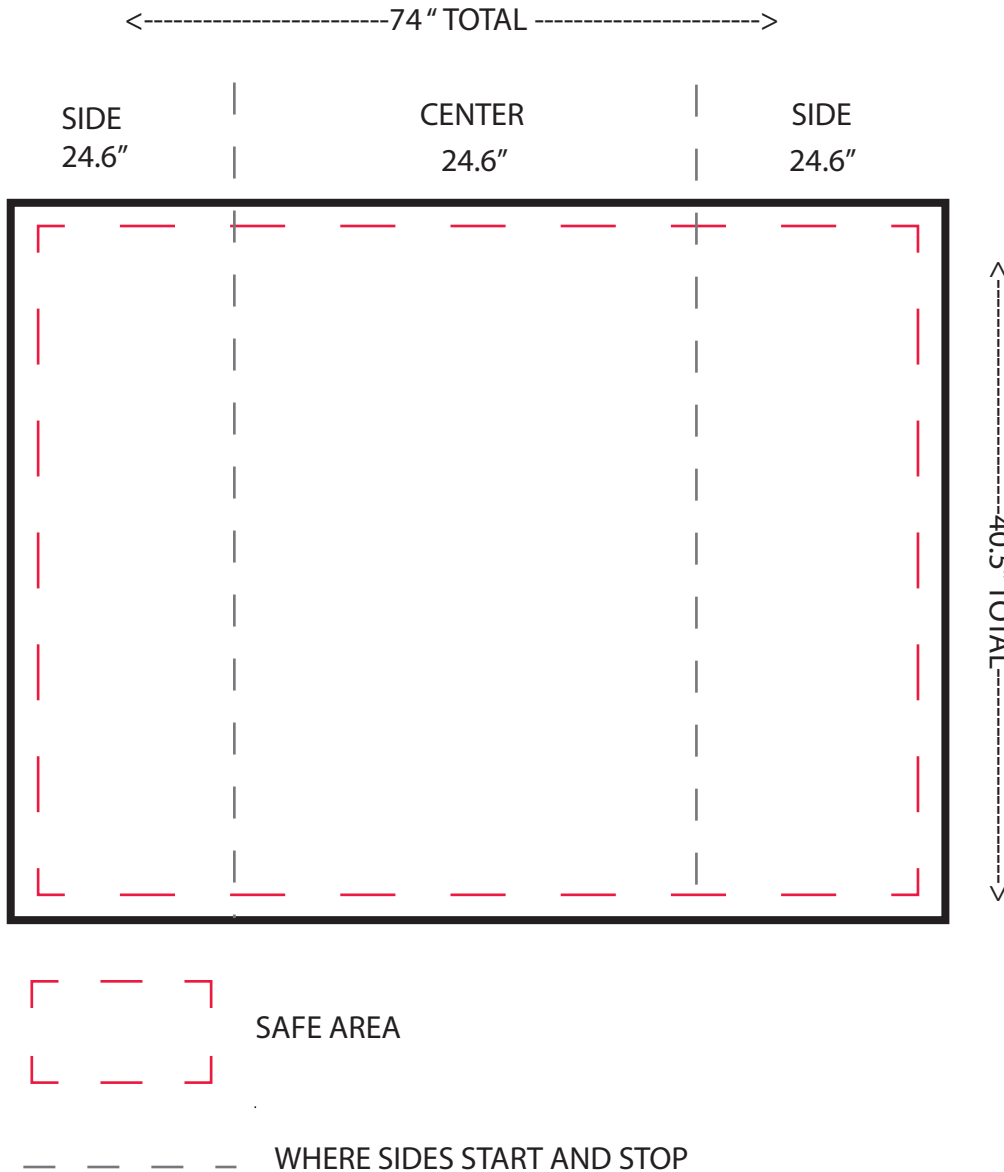

SPECIFICATIONS FOR SUPPLYING PRINT READY ARTWORK

TRIANGLE DISPLAY RACK **74" - WIDTH" x 40.5" HEIGHT"**

Total Graphic Area: 74" W x 40.5" H
Total Safe Area: 72" W x 38.5" H

Please include a 1" margin on all sides.
Do not place any important graphics in this area.
SEG material sewn along top and bottom
30" zipper sewn on back
Ends sewn together to make full unit