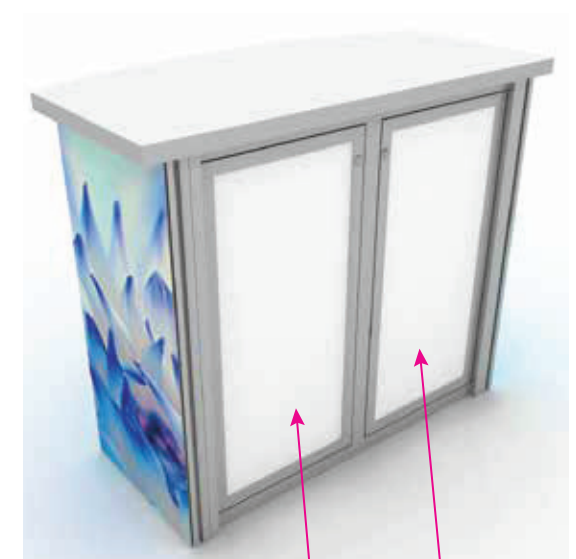

Graphic Template
10 x 10 Inline Exhibit
SEG Graphics,
Sintra Door and Panel

Graphic Template
10 x 10 Inline Exhibit
GOD-1558 Reception Counter
SEG Version

NOTE:
1/2" of graphic perimeter
is hidden by extrusion

NOTE: All Raster Art (jpg, tiff,psd, png, etc.) must be at least 100 dpi at print size.

Graphic Template
10 x 10 Inline Exhibit
GOD-1558 Reception Counter
Sintra Version

NOTE:
1/2" of graphic perimeter
is hidden by extrusion