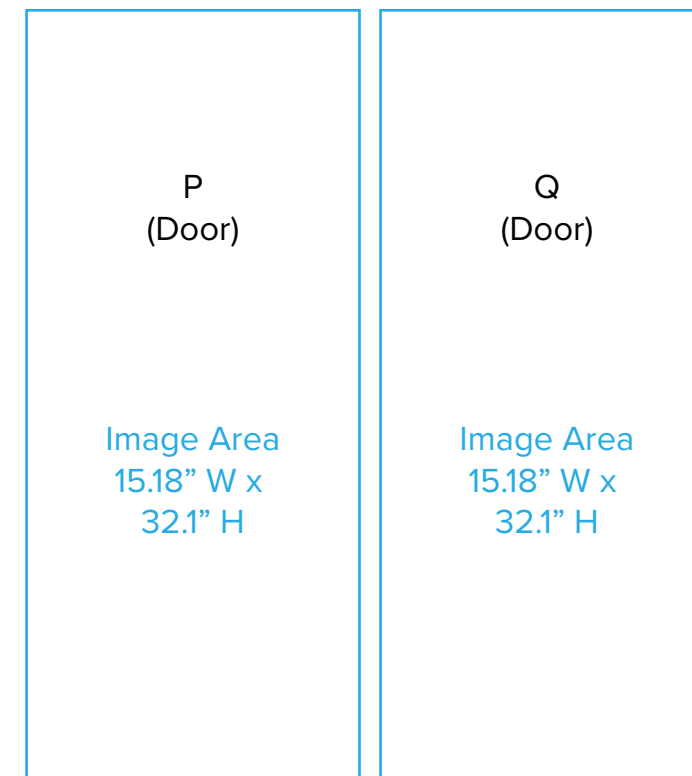

Graphic Template
10 x 10 Inline Exhibit
SEG Graphics,
Sintra Door and Panel

Graphic Template
10 x 10 Inline Exhibit
GOD-1558 Reception Counter
SEG Version

NOTE:
1/2" of graphic perimeter
is hidden by extrusion

NOTE: All Raster Art (jpg, tiff,psd, png, etc.) must be at least 100 dpi at print size.

Graphic Template
10 x 10 Inline Exhibit
GOD-1558 Reception Counter
Sintra Version

NOTE:
1/2" of graphic perimeter
is hidden by extrusion