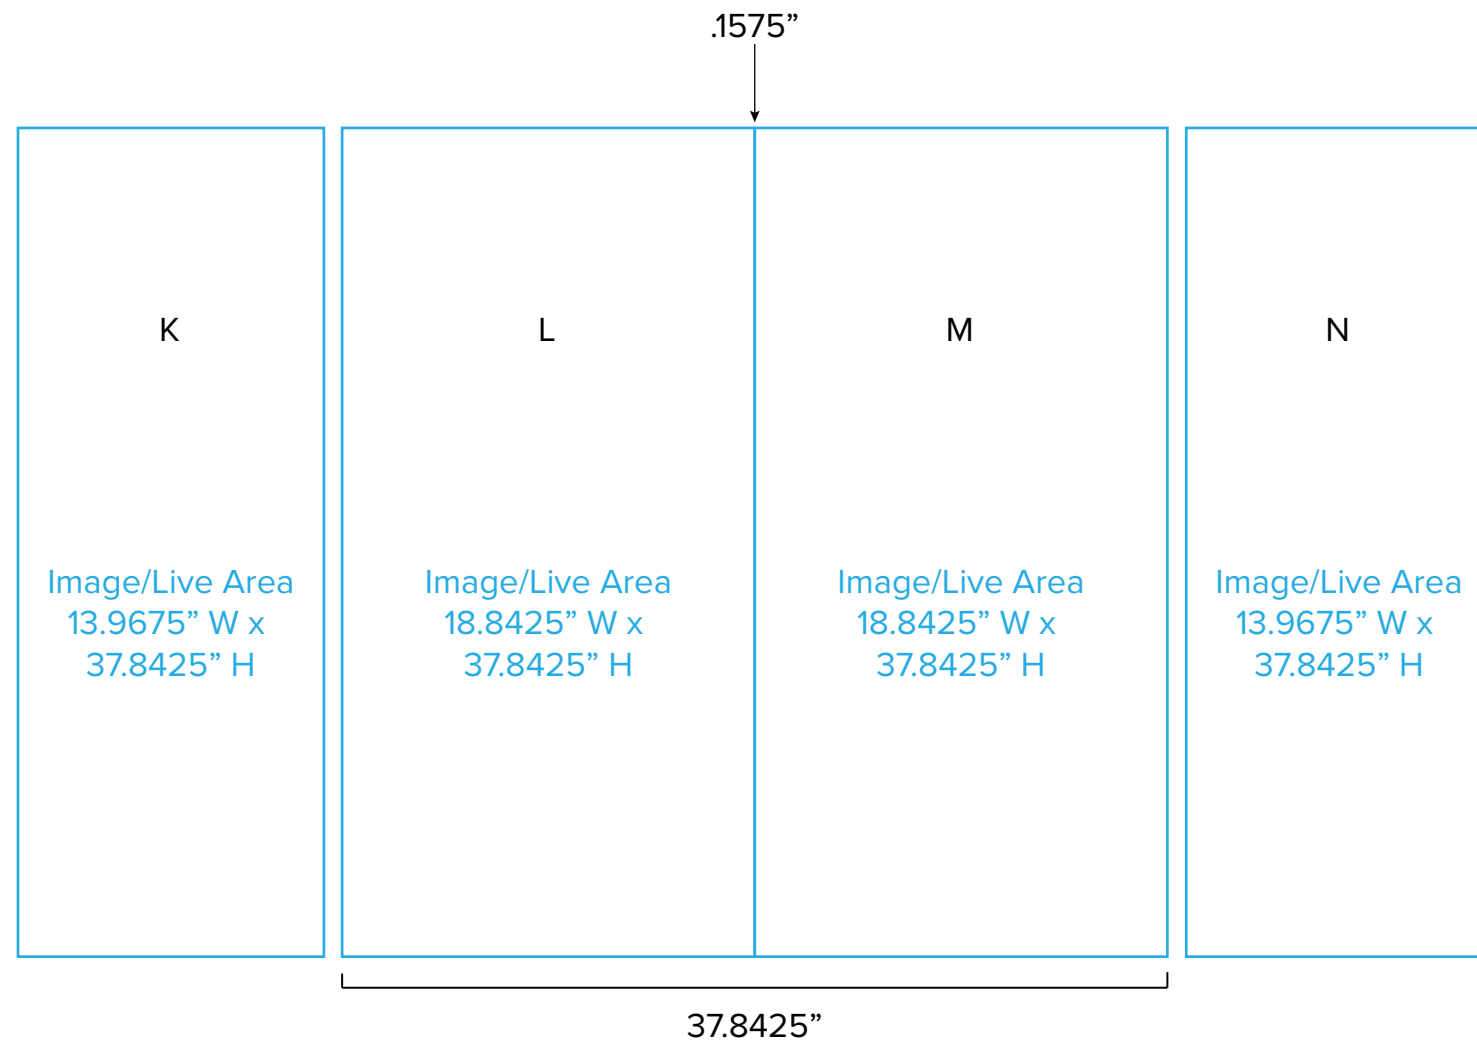

Graphic Template
10 x 10 Inline Exhibit
SEG Graphics,
Sintra Door and Panel

Graphic Template
10 x 10 Inline Exhibit
GOD-1558 Reception Counter
SEG Version

NOTE:
1/2" of graphic perimeter
is hidden by extrusion

NOTE: All Raster Art (jpg, tiff,psd, png, etc.) must be at least 100 dpi at print size.

Graphic Template
10 x 10 Inline Exhibit
GOD-1558 Reception Counter
Sintra Version

NOTE:
1/2" of graphic perimeter
is hidden by extrusion

NOTE: All Raster Art (jpg, tiff,psd, png, etc.) must be at least 100 dpi at print size.