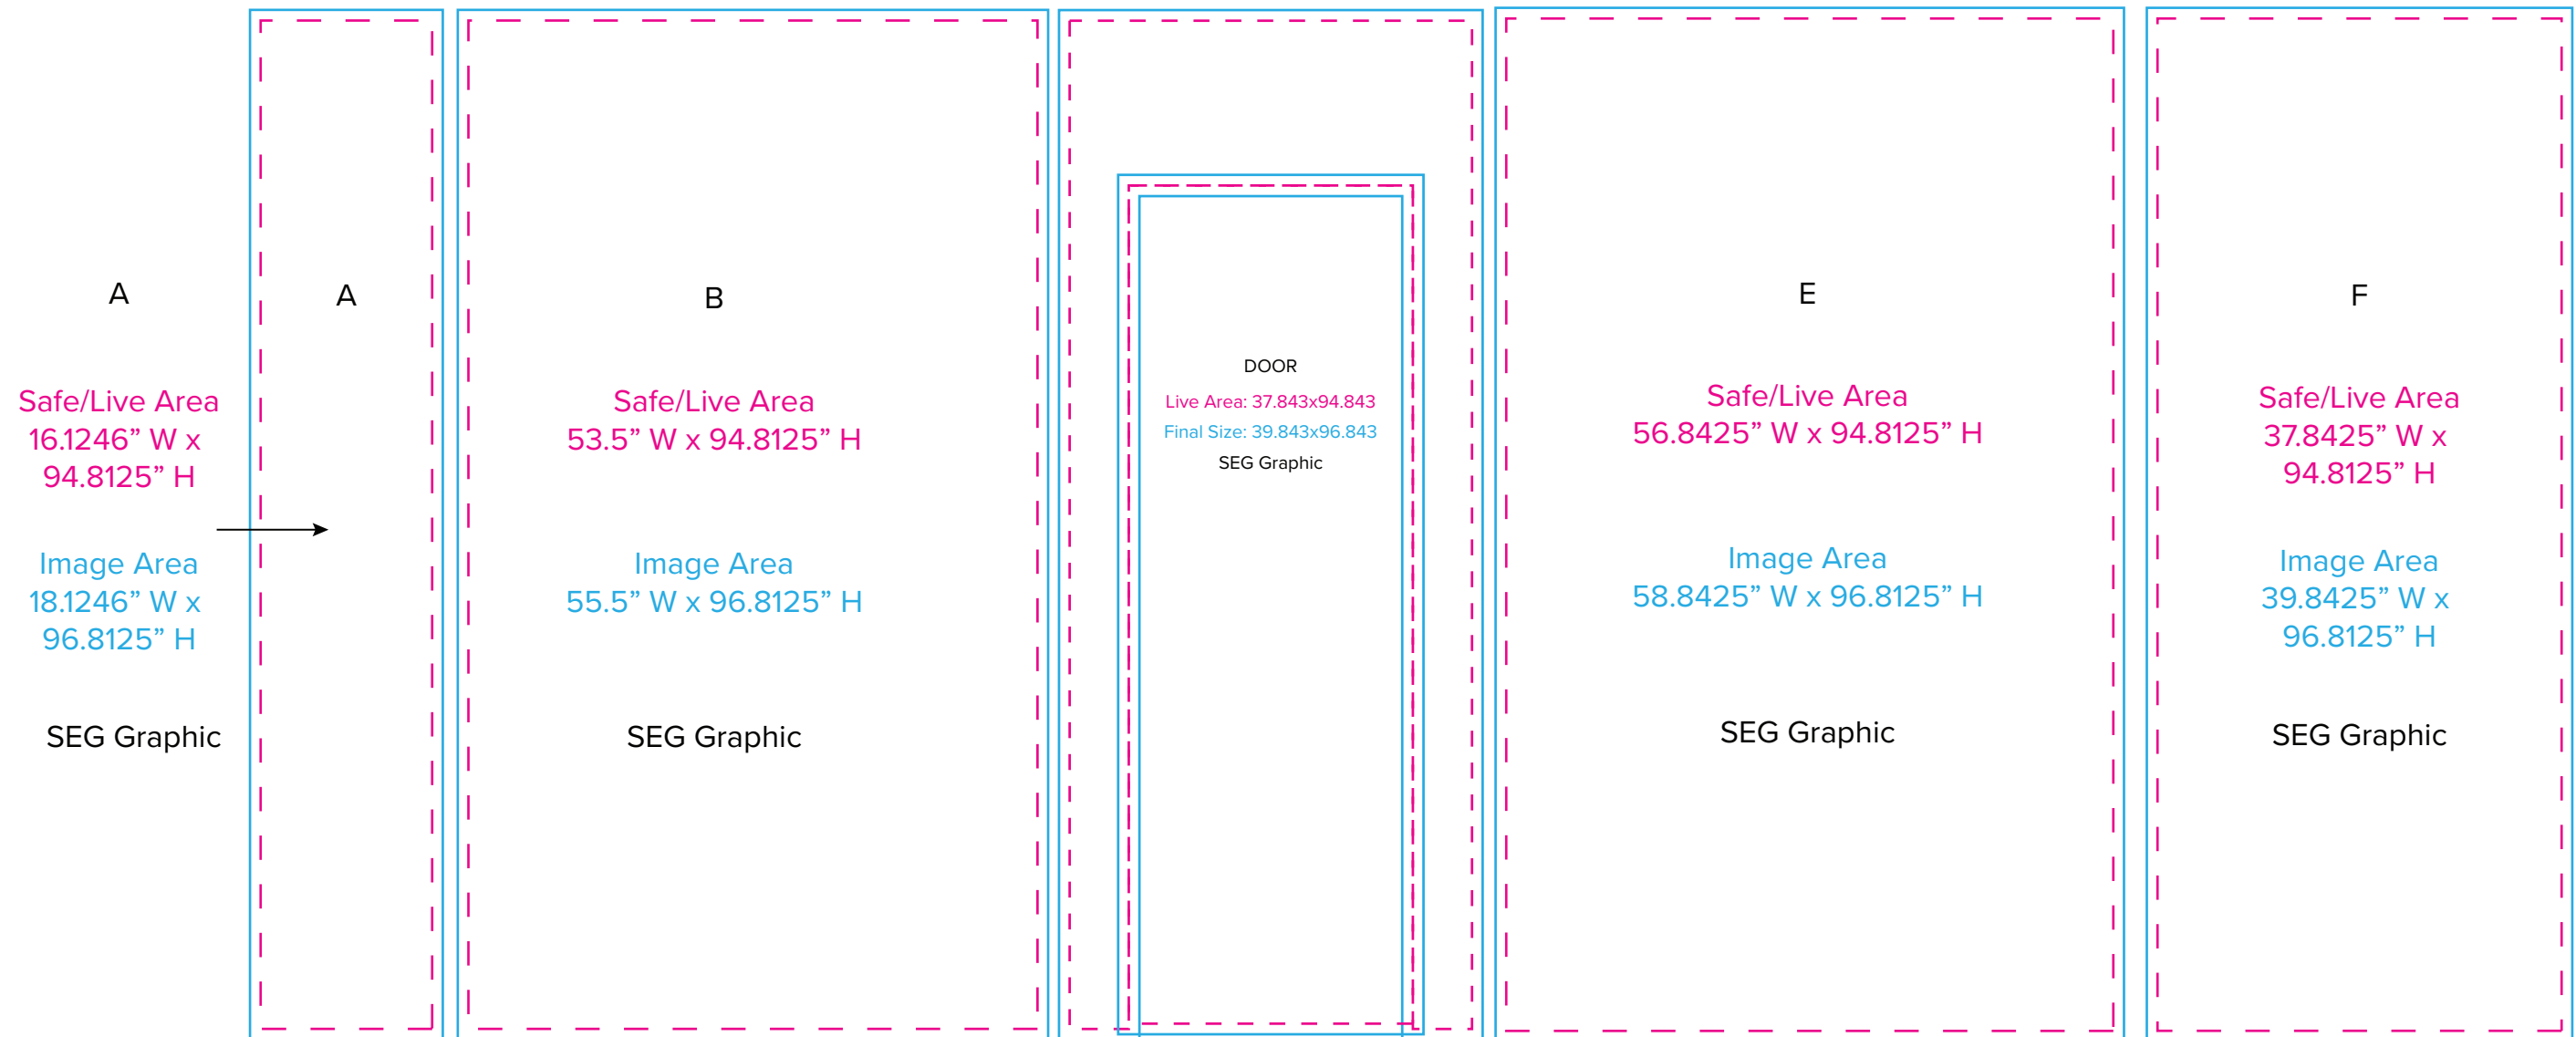

Graphic Template
10 x 10 Inline Exhibit
SEG Graphics,
Sintra Door and Panel

Graphic Template
10 x 10 Inline Exhibit
GOD-1558 Reception Counter
SEG Version

NOTE:
1/2" of graphic perimeter
is hidden by extrusion

NOTE: All Raster Art (jpg, tiff,psd, png, etc.) must be at least 100 dpi at print size.

Graphic Template
10 x 10 Inline Exhibit
GOD-1558 Reception Counter
Sintra Version

NOTE:
1/2" of graphic perimeter
is hidden by extrusion

NOTE: All Raster Art (jpg, tiff,psd, png, etc.) must be at least 100 dpi at print size.