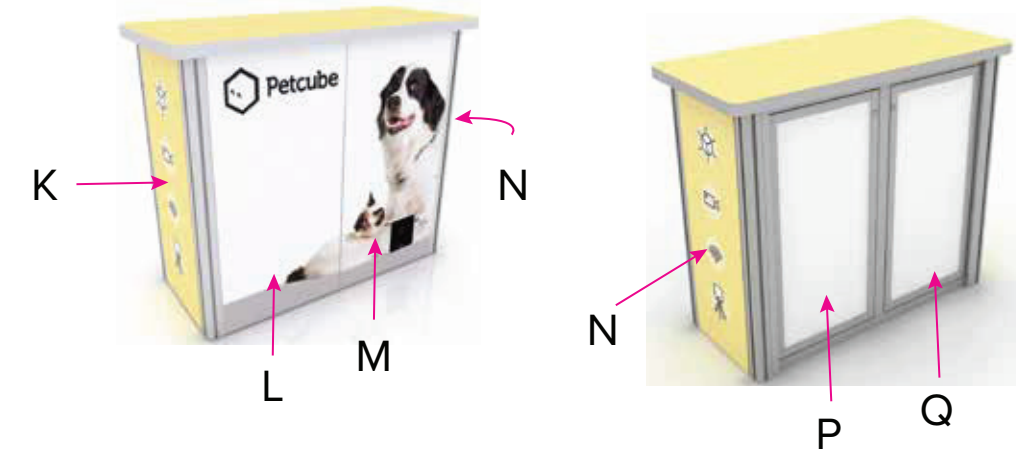

Graphic Template
10 x 10 Inline Exhibit
SEG Graphics,
Sintra Door and Panel

Graphic Template
10 x 10 Inline Exhibit
GOD-1558 Reception Counter
SEG Version

NOTE:
1/2" of graphic perimeter
is hidden by extrusion

NOTE: All Raster Art (jpg, tiff,psd, png, etc.) must be at least 100 dpi at print size.

Graphic Template
10 x 10 Inline Exhibit
GOD-1558 Reception Counter
Sintra Version

NOTE:
1/2" of graphic perimeter
is hidden by extrusion