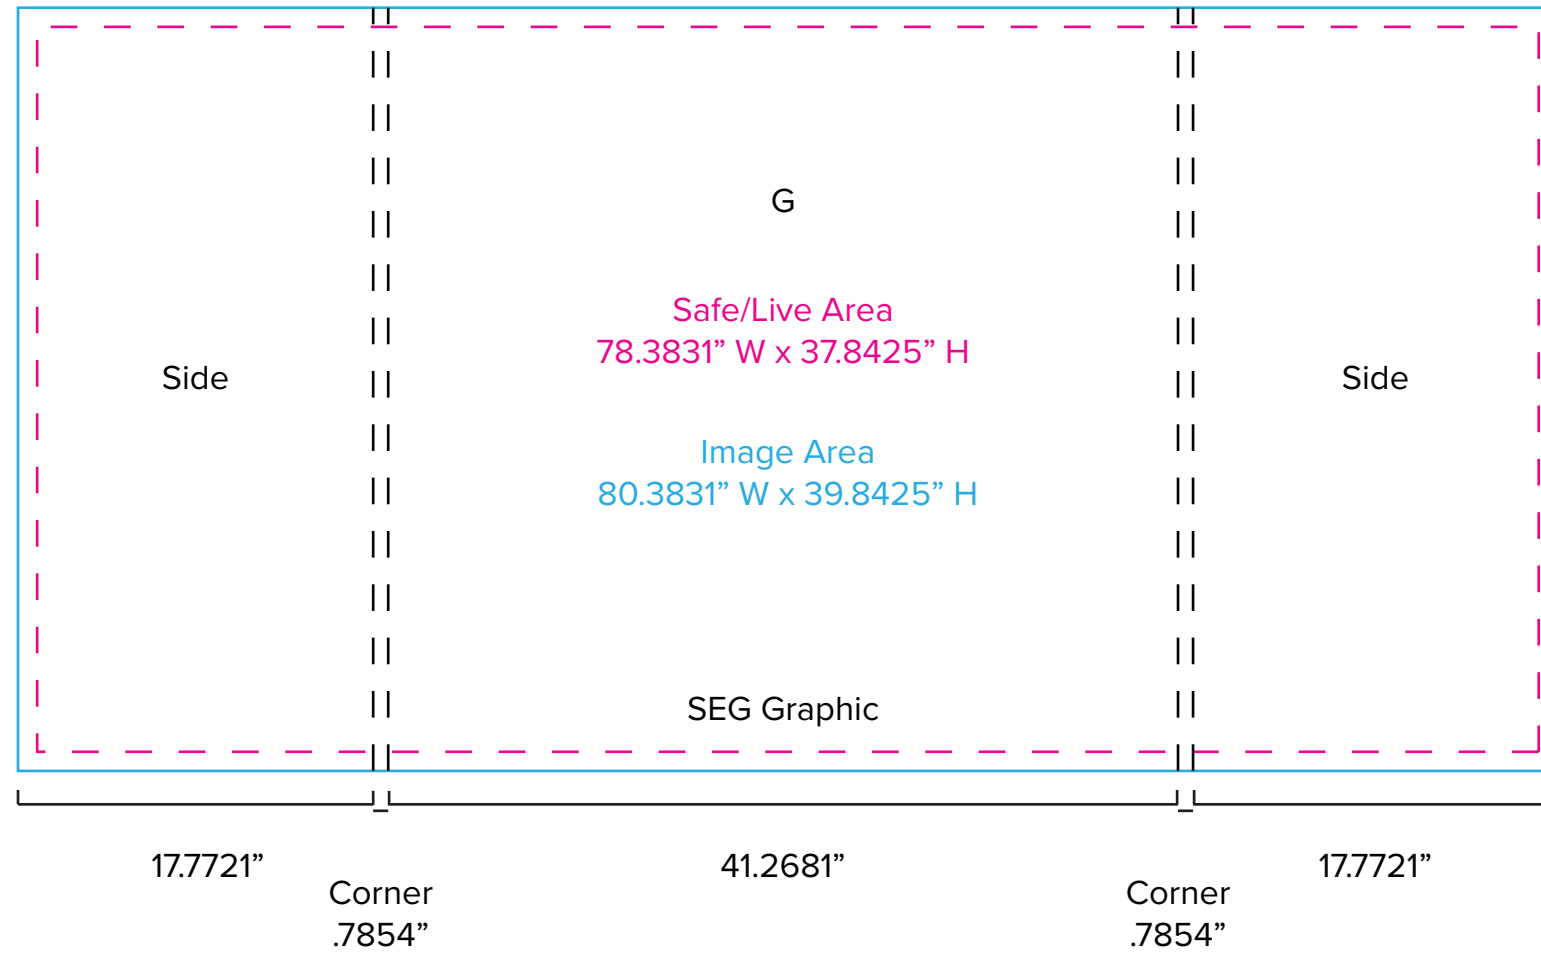

Graphic Template
10 x 10 Inline Exhibit
SEG Graphics,
Sintra Door and Panel

Graphic Template
10 x 10 Inline Exhibit
GOD-1558 Reception Counter
SEG Version

NOTE:
1/2" of graphic perimeter
is hidden by extrusion

NOTE: All Raster Art (jpg, tiff,psd, png, etc.) must be at least 100 dpi at print size.

Graphic Template
10 x 10 Inline Exhibit
GOD-1558 Reception Counter
Sintra Version

NOTE:
1/2" of graphic perimeter
is hidden by extrusion

NOTE: All Raster Art (jpg, tiff,psd, png, etc.) must be at least 100 dpi at print size.