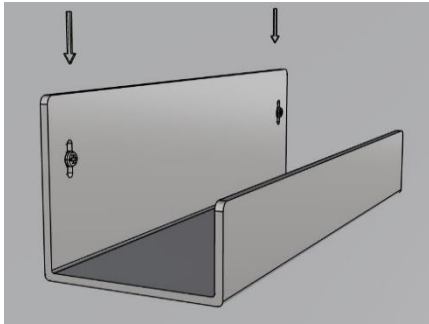

Assembly Instructions

DISPLAYS2GO

ACRYLIC FLOATING SHELF 14", 24", 36"
SMAFS14, SMAFS24, SMAFS36

V20.01

- 1 Place key hole over both screw heads and slide down locking the shelf into place.

- 2 The shelf can also be flipped upside down and installed the same as the previous step.