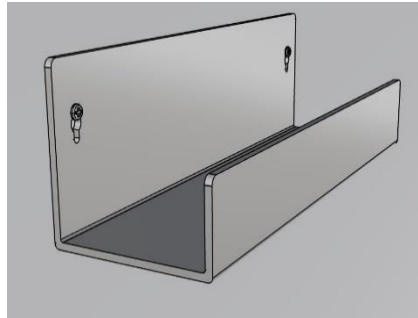

Assembly Instructions

DISPLAYS2GO

ACRYLIC FLOATING SHELF 14", 24", 36"
SMAFS14, SMAFS24, SMAFS36

V20.01

- 1 Place key hole over both screw heads and slide down locking the shelf into place.

- 2 The shelf can also be flipped upside down and installed the same as the previous step.