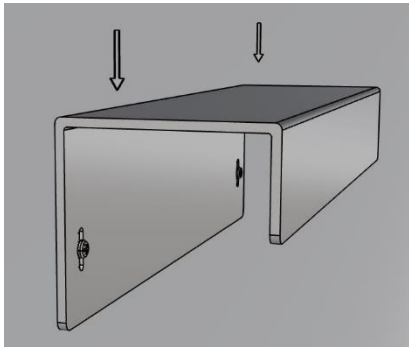

Assembly Instructions

DISPLAYS2GO

ACRYLIC FLOATING SHELF 14", 24", 36"
SMAFS14, SMAFS24, SMAFS36

V20.01

- 1 Place key hole over both screw heads and slide down locking the shelf into place.

- 2 The shelf can also be flipped upside down and installed the same as the previous step.