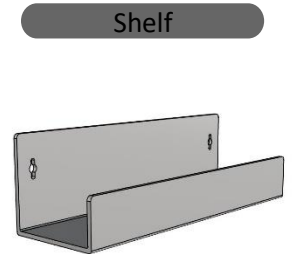

Assembly Instructions

DISPLAYS2GO

ACRYLIC FLOATING SHELF 14", 24", 36"
SMAFS14, SMAFS24, SMAFS36

V20.01

- 1 Place key hole over both screw heads and slide down locking the shelf into place.

- 2 The shelf can also be flipped upside down and installed the same as the previous step.