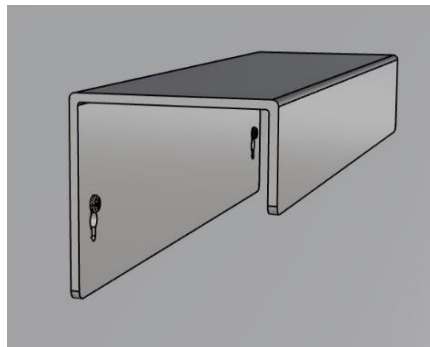

Assembly Instructions

DISPLAYS2GO

ACRYLIC FLOATING SHELF 14", 24", 36"
SMAFS14, SMAFS24, SMAFS36

V20.01

- 1 Place key hole over both screw heads and slide down locking the shelf into place.

- 2 The shelf can also be flipped upside down and installed the same as the previous step.