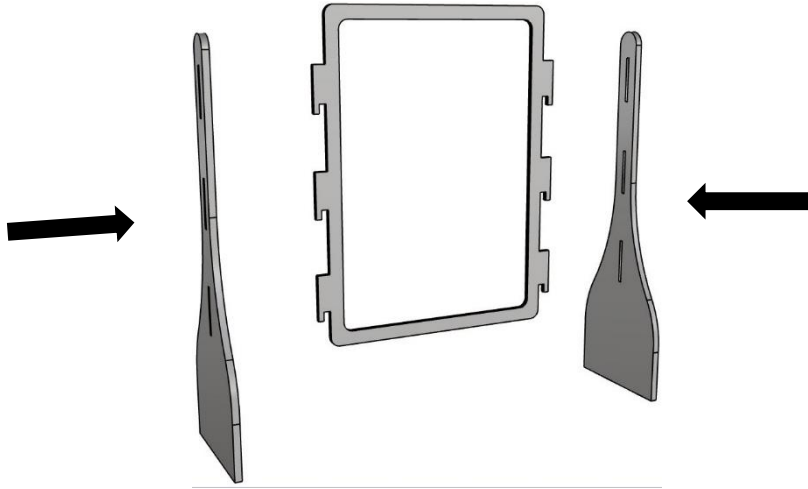

Assembly Instructions

SMSDWCBC1 – Wood and Clear Vinyl Hygiene Barrier

DISPLAYS2GO

1

Take body panel and press the 3 tabs on each side into the slots in each leg.

Legs

2

Once the tabs are pressed into leg slots, apply downward pressure on the body to lock the legs in place.

Body Panel