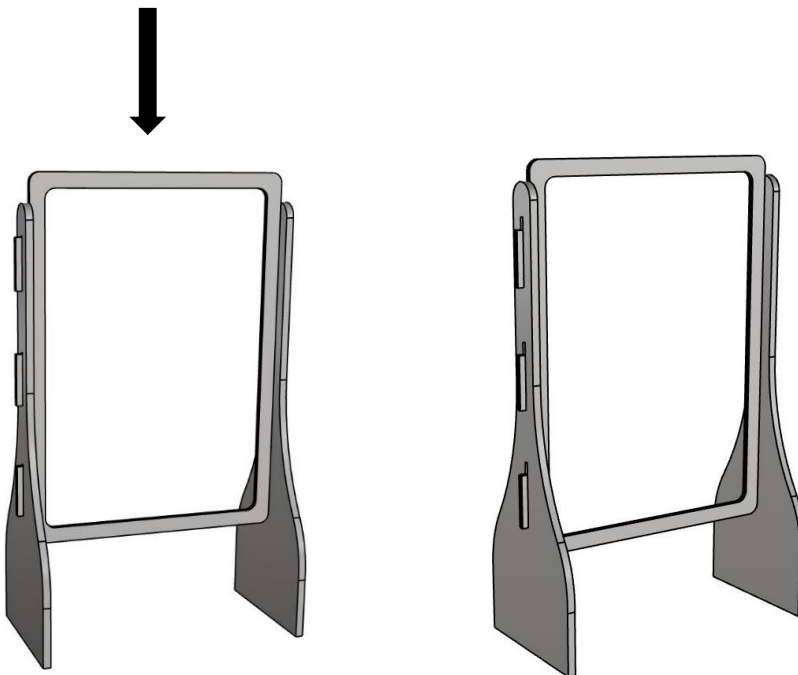

Assembly Instructions

SMSDWCBC1 – Wood and Clear Vinyl Hygiene Barrier

DISPLAYS2GO

1

Take body panel and press the 3 tabs on each side into the slots in each leg.

Legs

2

Once the tabs are pressed into leg slots, apply downward pressure on the body to lock the legs in place.

Body Panel