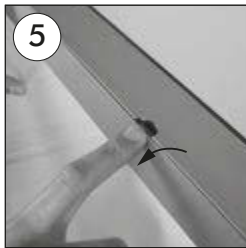

LEDA ILLUMINATED MAGNETIC TOTEM

DISPLAYS2GO

REV. 19.08

TOT2366SV1 TOT 2366BK1

Scan QR code to visit
the product page:

• Please inform the order number on the product or on the carton (e.g. 1/110001394-460) to the place that you have made the purchase if any problem with the product occurs.
• All rights reserved. All pictures, figures and writings are secured internationally by copy-right law. Infringements will be sued by civil and legal law.