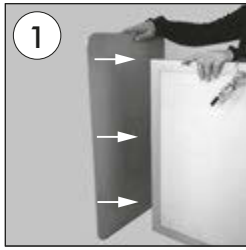

LEDA ILLUMINATED MAGNETIC TOTEM

DISPLAYS2GO

REV. 19.08

TOT2366SV1 TOT 2366BK1

Scan QR code to visit
the product page:

• Please inform the order number on the product or on the carton (e.g. 1/110001394-460) to the place that you have made the purchase if any problem with the product occurs.
• All rights reserved. All pictures, figures and writings are secured internationally by copy-right law. Infringements will be sued by civil and legal law.