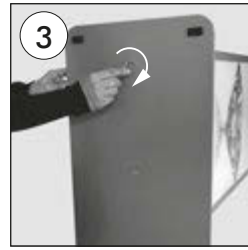

LEDA ILLUMINATED MAGNETIC TOTEM

DISPLAYS2GO

REV. 19.08

TOT2366SV1 TOT 2366BK1

Scan QR code to visit
the product page:

• Please inform the order number on the product or on the carton (e.g. 1/110001394-460) to the place that you have made the purchase if any problem with the product occurs.
• All rights reserved. All pictures, figures and writings are secured internationally by copy-right law. Infringements will be sued by civil and legal law.