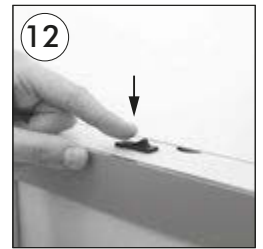

LEDA ILLUMINATED MAGNETIC TOTEM

DISPLAYS2GO

REV. 19.08

TOT2366SV1 TOT 2366BK1

Scan QR code to visit
the product page:

• Please inform the order number on the product or on the carton (e.g. 1/110001394-460) to the place that you have made the purchase if any problem with the product occurs.
• All rights reserved. All pictures, figures and writings are secured internationally by copy-right law. Infringements will be sued by civil and legal law.