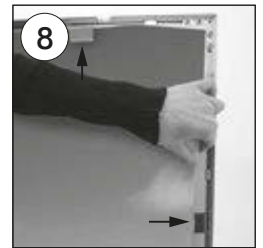

LEDA ILLUMINATED MAGNETIC TOTEM

DISPLAYS2GO

REV. 19.08

TOT2366SV1 TOT 2366BK1

Scan QR code to visit
the product page:

• Please inform the order number on the product or on the carton (e.g. 1/110001394-460) to the place that you have made the purchase if any problem with the product occurs.
• All rights reserved. All pictures, figures and writings are secured internationally by copy-right law. Infringements will be sued by civil and legal law.