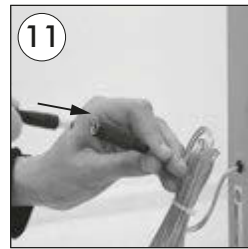

LEDA ILLUMINATED MAGNETIC TOTEM

DISPLAYS2GO

REV. 19.08

TOT2366SV1 TOT 2366BK1

Scan QR code to visit
the product page:

• Please inform the order number on the product or on the carton (e.g. 1/110001394-460) to the place that you have made the purchase if any problem with the product occurs.
• All rights reserved. All pictures, figures and writings are secured internationally by copy-right law. Infringements will be sued by civil and legal law.