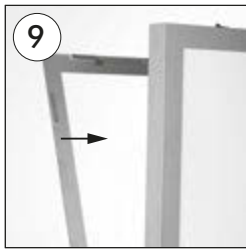

LEDA ILLUMINATED MAGNETIC TOTEM

DISPLAYS2GO

REV. 19.08

TOT2366SV1 TOT 2366BK1

Scan QR code to visit
the product page:

• Please inform the order number on the product or on the carton (e.g. 1/110001394-460) to the place that you have made the purchase if any problem with the product occurs.
• All rights reserved. All pictures, figures and writings are secured internationally by copy-right law. Infringements will be sued by civil and legal law.