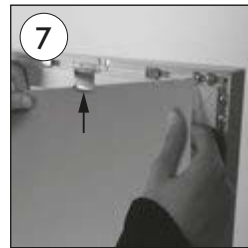

LEDA ILLUMINATED MAGNETIC TOTEM

DISPLAYS2GO

REV. 19.08

TOT2366SV1 TOT 2366BK1

Scan QR code to visit
the product page:

• Please inform the order number on the product or on the carton (e.g. 1/110001394-460) to the place that you have made the purchase if any problem with the product occurs.
• All rights reserved. All pictures, figures and writings are secured internationally by copy-right law. Infringements will be sued by civil and legal law.