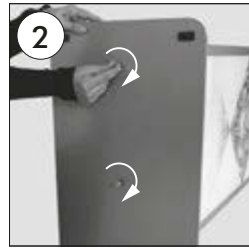

LEDA ILLUMINATED MAGNETIC TOTEM

DISPLAYS2GO

REV. 19.08

TOT2366SV1 TOT 2366BK1

Scan QR code to visit
the product page:

• Please inform the order number on the product or on the carton (e.g. 1/110001394-460) to the place that you have made the purchase if any problem with the product occurs.
• All rights reserved. All pictures, figures and writings are secured internationally by copy-right law. Infringements will be sued by civil and legal law.