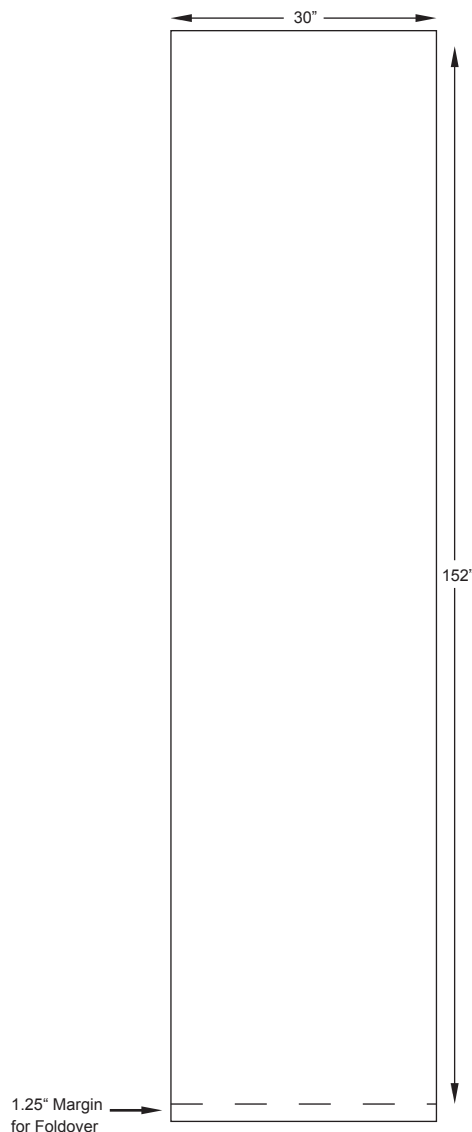

Instructions for providing copy and image for posters for Poster in Motion (battery operated)

TYPE OF FILE

Files must be CMYK. Please provide (Mac or PC) files saved as JPEG, TIFF, EPS or PDF. The DPI for all images must be no less than 150 DPI. All type must be converted to paths or outlines.

POSTER SIZE AND MARGINS

Poster size is 30" wide x 152" deep. Background color can bleed top and bottom but copy image requires a 1.25" bottom margin for Foldover.

MEDIA

<https://www.postupstand.com/uploadartwork> or email to sales@postupstand.com

If you need help designing or writing your poster, we offer a complete design, copywriting and typesetting poster service.

POST-UP STAND

Phone: 800-935-3534

Fax: 216-332-0531

Email: sales@postupstand.com

www.postupstand.com