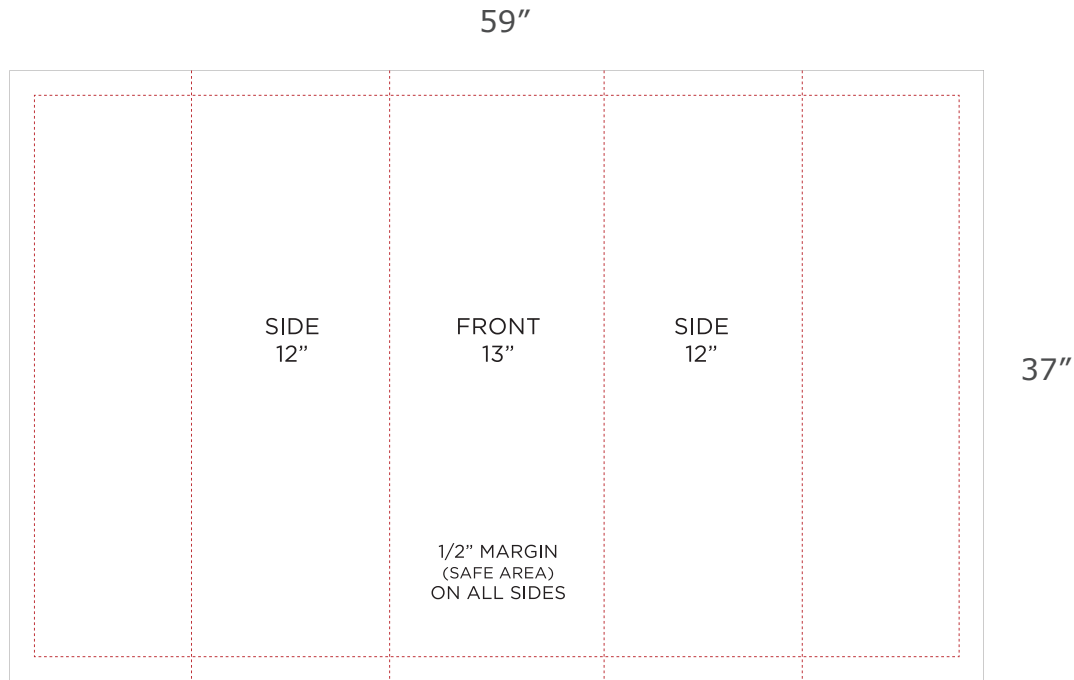

SPECIFICATIONS FOR SUPPLYING PRINT READY ARTWORK

BEACON PODIUM WRAP SMALL - 59" x 37"

Total Graphic Area: 59" x 37"
Total Safe Area: 56" x 34"

Please include a 1.5" safe area around all four edges where no text, logos, etc. are placed.
(For Reference Only)

Front of podium will be 13" wide.

FILE FORMATS

.JPG or .PDF

(.ai, .psd, .eps,.tiff)

ART GUIDELINES

- Files must be CMYK
- All Fonts must be created to Outlines or Supplied with your artwork
- Embed all images and support files
- Resolution must be 150 ppi at full size
- Please view your artwork at full size
- Background color / Image must extend to the edge of the artboard
- Make sure to turn off or delete all other layers on finished artwork before sending and make sure artwork is a flatten file (if using Photoshop).