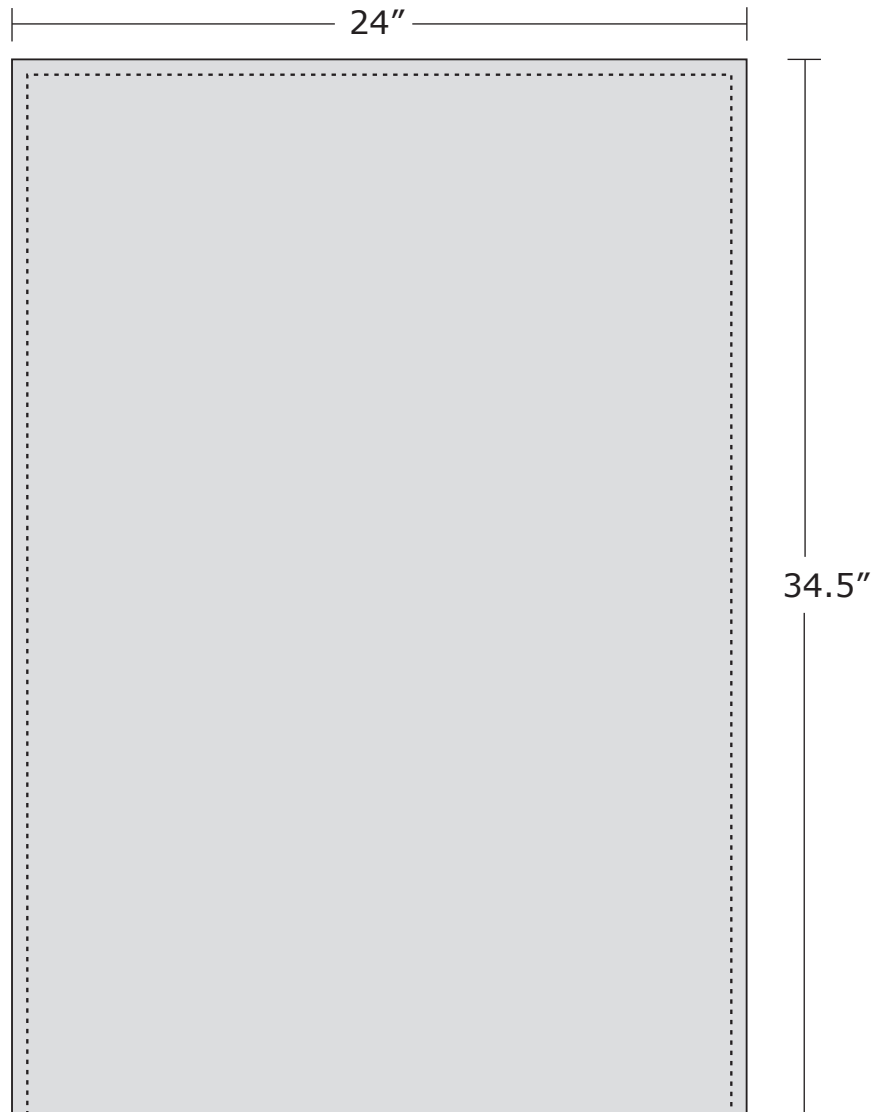

SPECIFICATIONS FOR SUPPLYING PRINT READY ARTWORK

BLACK ALUMINUM DOUBLE SIDED POSTER - 24"x34.5"

Total Graphic Area: 24" x 34.5"

Total Safe Area: 23" x 34"

Please be sure to include a .5" margins on tops and sides where no text, logos, etc. are placed.

FILE FORMATS

.JPG or .PDF

(.ai, .psd, .eps, .tiff)

ART GUIDELINES

- Files must be CMYK
- All Fonts must be created to Outlines or Supplied with your artwork
- Embed all images and support files
- Resolution must be 150 ppi at full size
- Please view your artwork at full size
- Background color / Image must extend to the edge of the artboard
- Make sure to turn off or delete all other layers on finished artwork before sending and make sure artwork is a flatten file (if using Photoshop).