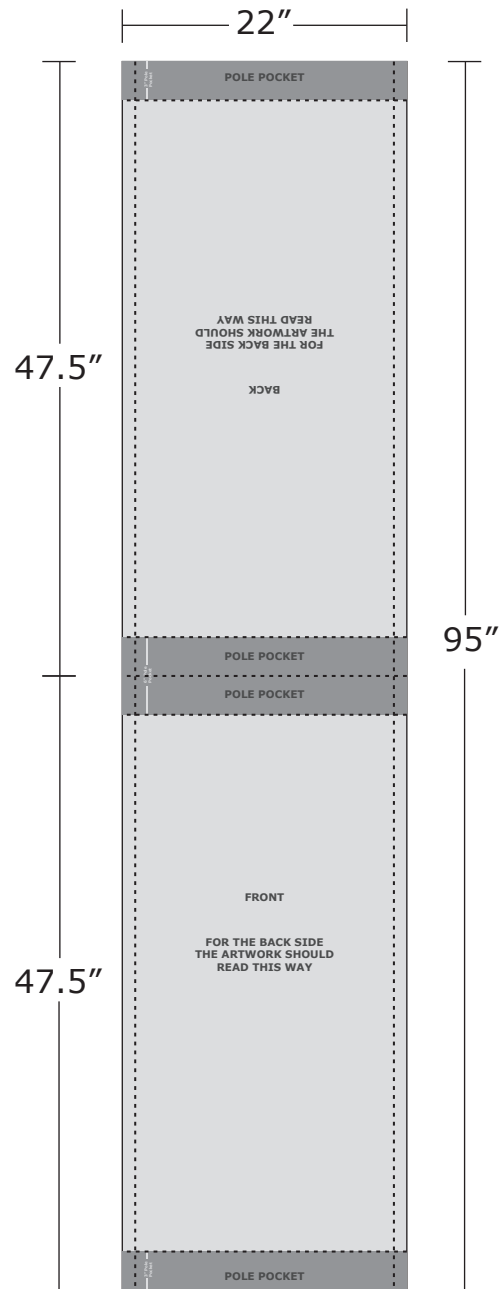

SPECIFICATIONS FOR SUPPLYING PRINT READY ARTWORK

CLASSIC FIXED WIDTH BANNERS

Double Sided - 22x47.5

Total Graphic Area: 22" x 95"

Total Safe Area: 22" x 41.5" (each side)

Total Live Area: 22" x 47.5" (each side)

DO NOT design any elements (text, Logos, etc.) within 1" of edges. Graphic will be stitched on all edges.

FILE FORMATS

.JPG or .PDF

(.ai, .psd, .eps, .tiff)

ART GUIDELINES

- Files must be CMYK
- All Fonts must be created to Outlines or Supplied with your artwork
- Embed all images and support files
- Resolution must be 150 ppi at full size
- Please view your artwork at full size
- Background color / Image must extend to the edge of the artboard
- Make sure to turn off or delete all other layers on finished artwork before sending and make sure artwork is a flatten file (if using Photoshop).