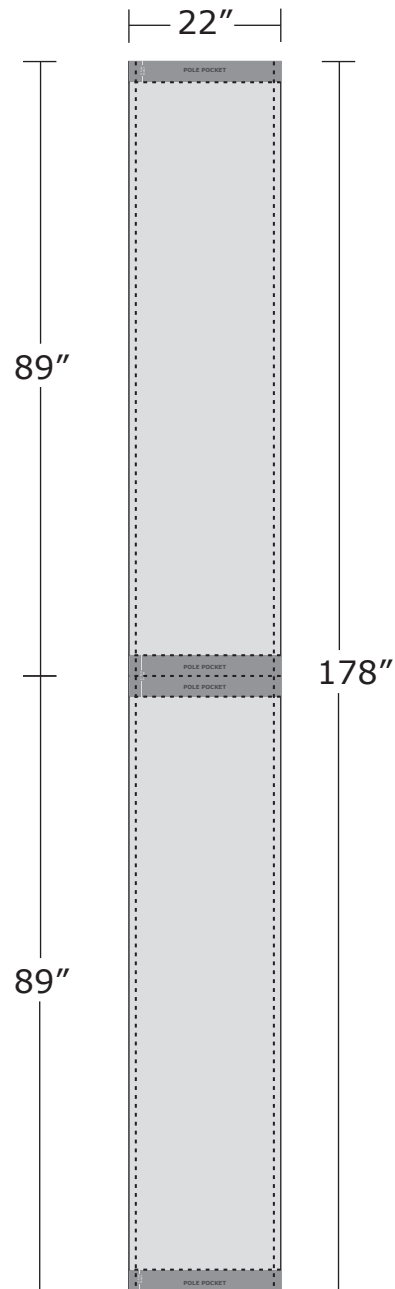

SPECIFICATIONS FOR SUPPLYING PRINT READY ARTWORK

CLASSIC FIXED WIDTH BANNERS

Double Sided - 22x89

Total Graphic Area: 22" x 178"

Total Safe Area: 22" x 83" (each side)

Total Live Area: 22" x 89" (each side)

DO NOT design any elements (text, Logos, etc.) within 1" of edges. Graphic will be stitched on all edges.

FILE FORMATS

.JPG or .PDF

(.ai, .psd, .eps, .tiff)

ART GUIDELINES

- Files must be CMYK
- All Fonts must be created to Outlines or Supplied with your artwork
- Embed all images and support files
- Resolution must be 150 ppi at full size
- Please view your artwork at full size
- Background color / Image must extend to the edge of the artboard
- Make sure to turn off or delete all other layers on finished artwork before sending and make sure artwork is a flatten file (if using Photoshop).