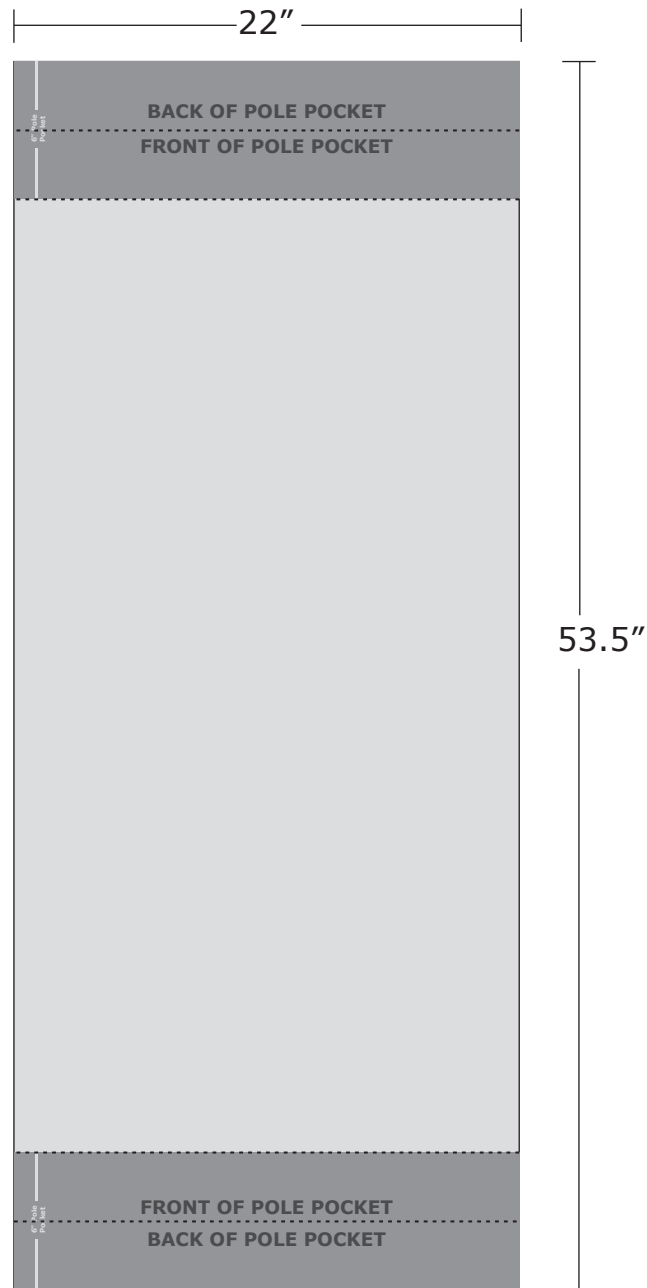

SPECIFICATIONS FOR SUPPLYING PRINT READY ARTWORK

CLASSIC FIXED WIDTH BANNERS

Single Sided - 22x47.5

Total Graphic Area: 22" x 53.5"

Total Safe Area: 22" x 41.5" (each side)

Total Live Area: 22" x 47.5" (each side)

All text or information in the 6" gaps at the top and bottom will have stitching over them.

FILE FORMATS

.JPG or .PDF

(.ai, .psd, .eps, .tiff)

ART GUIDELINES

- Files must be CMYK
- All Fonts must be created to Outlines or Supplied with your artwork
- Embed all images and support files
- Resolution must be 150 ppi at full size
- Please view your artwork at full size
- Background color / Image must extend to the edge of the artboard
- Make sure to turn off or delete all other layers on finished artwork before sending and make sure artwork is a flatten file (if using Photoshop).