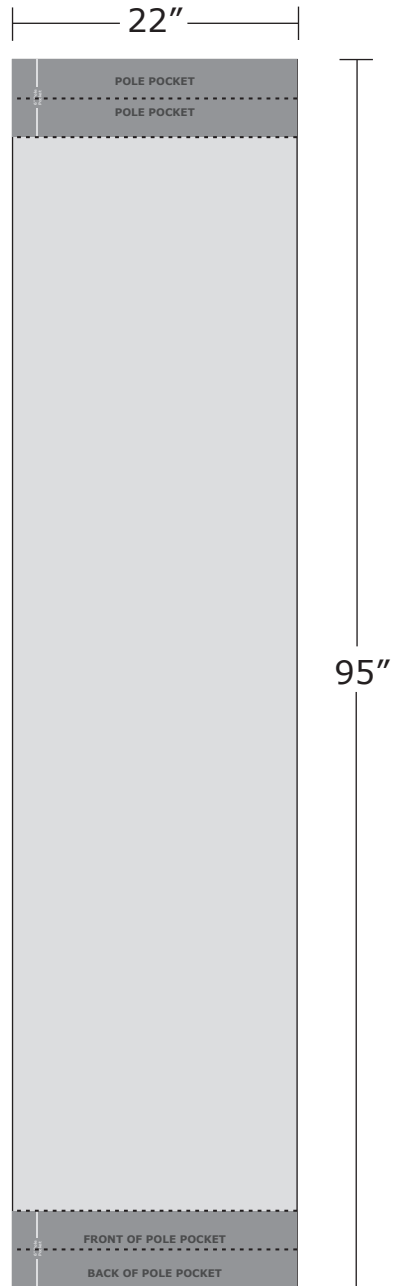

SPECIFICATIONS FOR SUPPLYING PRINT READY ARTWORK

CLASSIC FIXED WIDTH BANNERS

Single Sided - 22x89

Total Graphic Area: 22" x 95"

Total Safe Area: 22" x 83" (each side)

Total Live Area: 22" x 89" (each side)

All text or information in the 6" gaps at the top and bottom will have stitching over them.

FILE FORMATS

.JPG or .PDF

(.ai, .psd, .eps, .tiff)

ART GUIDELINES

- Files must be CMYK
- All Fonts must be created to Outlines or Supplied with your artwork
- Embed all images and support files
- Resolution must be 150 ppi at full size
- Please view your artwork at full size
- Background color / Image must extend to the edge of the artboard
- Make sure to turn off or delete all other layers on finished artwork before sending and make sure artwork is a flatten file (if using Photoshop).