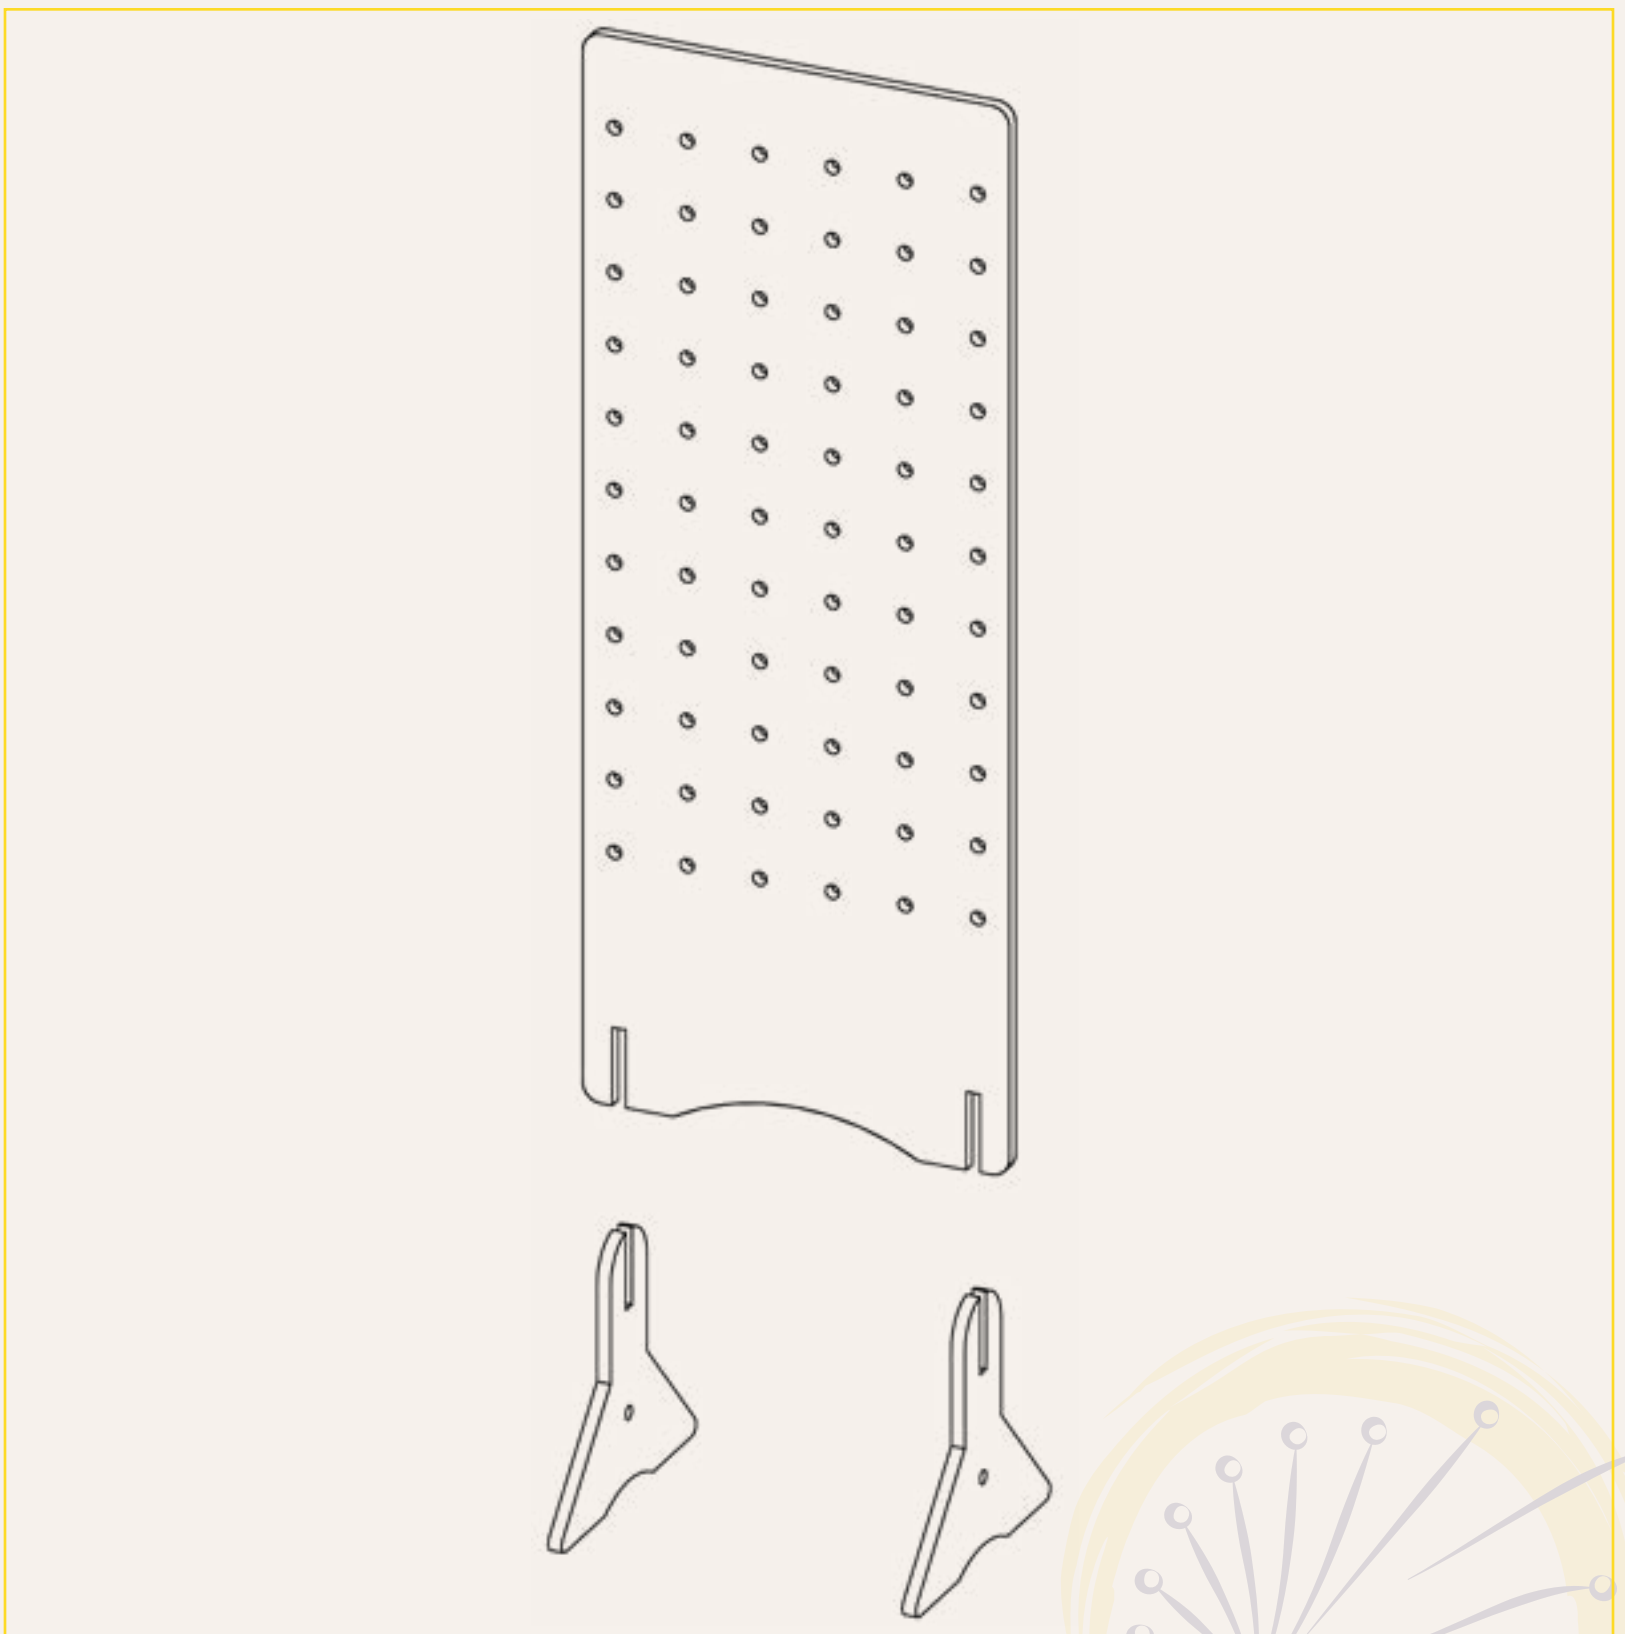

The Dowel Collection

SKU: DBMPBLG
DBMPBLGCP

LARGE MODULAR PEG BOARD USER GUIDE

DANDELION

RESPONSIBLY CREATING BETTER PRODUCTS FOR A BETTER WORLD

Table of Contents

USER GUIDE

PARTS DIAGRAM

1. Attach two feet to the peg board by fitting slots together.

ASSEMBLY INSTRUCTIONS

2. Insert dowels in at desired locations.

ASSEMBLY INSTRUCTIONS

3. Place shelves on top of dowels and press down to secure them.