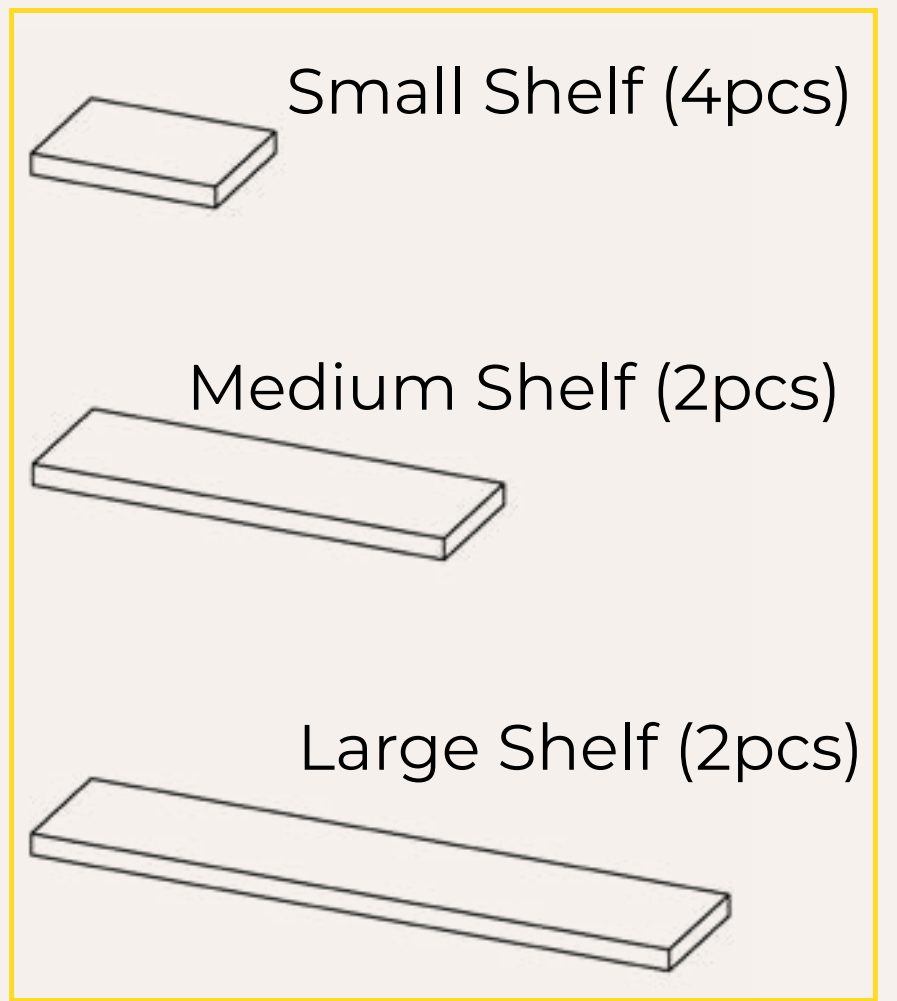

The Dowel Collection

SKU: DBMPBLG
DBMPBLGCP

LARGE MODULAR PEG BOARD USER GUIDE

DANDELION

RESPONSIBLY CREATING BETTER PRODUCTS FOR A BETTER WORLD

Table of Contents

USER GUIDE

PARTS DIAGRAM

1. Attach two feet to the peg board by fitting slots together.

ASSEMBLY INSTRUCTIONS

2. Insert dowels in at desired locations.

ASSEMBLY INSTRUCTIONS

3. Place shelves on top of dowels and press down to secure them.