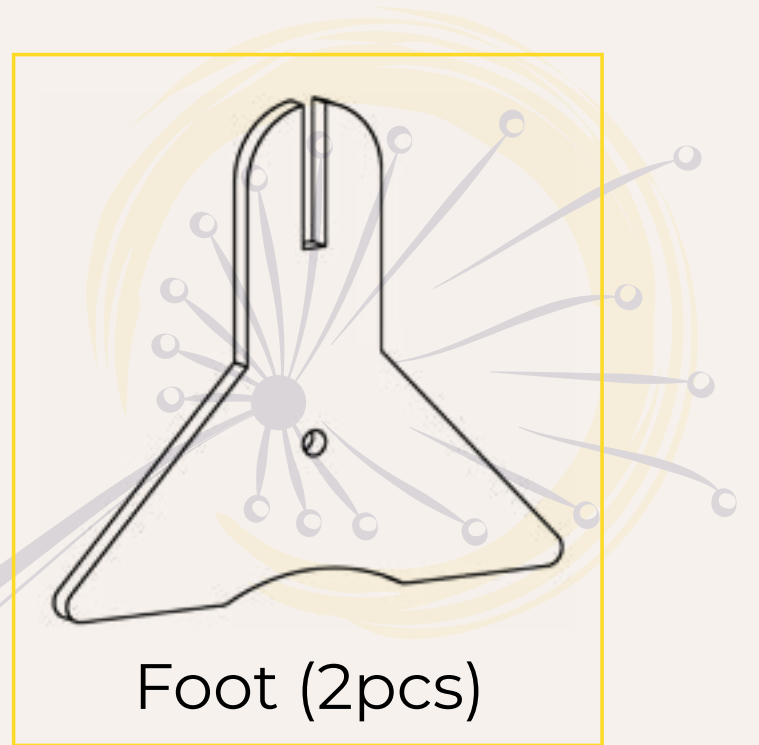

The Dowel Collection

SKU: DBMPBLG
DBMPBLGCP

LARGE MODULAR PEG BOARD USER GUIDE

DANDELION

RESPONSIBLY CREATING BETTER PRODUCTS FOR A BETTER WORLD

Table of Contents

USER GUIDE

PARTS DIAGRAM

1. Attach two feet to the peg board by fitting slots together.

ASSEMBLY INSTRUCTIONS

2. Insert dowels in at desired locations.

ASSEMBLY INSTRUCTIONS

3. Place shelves on top of dowels and press down to secure them.