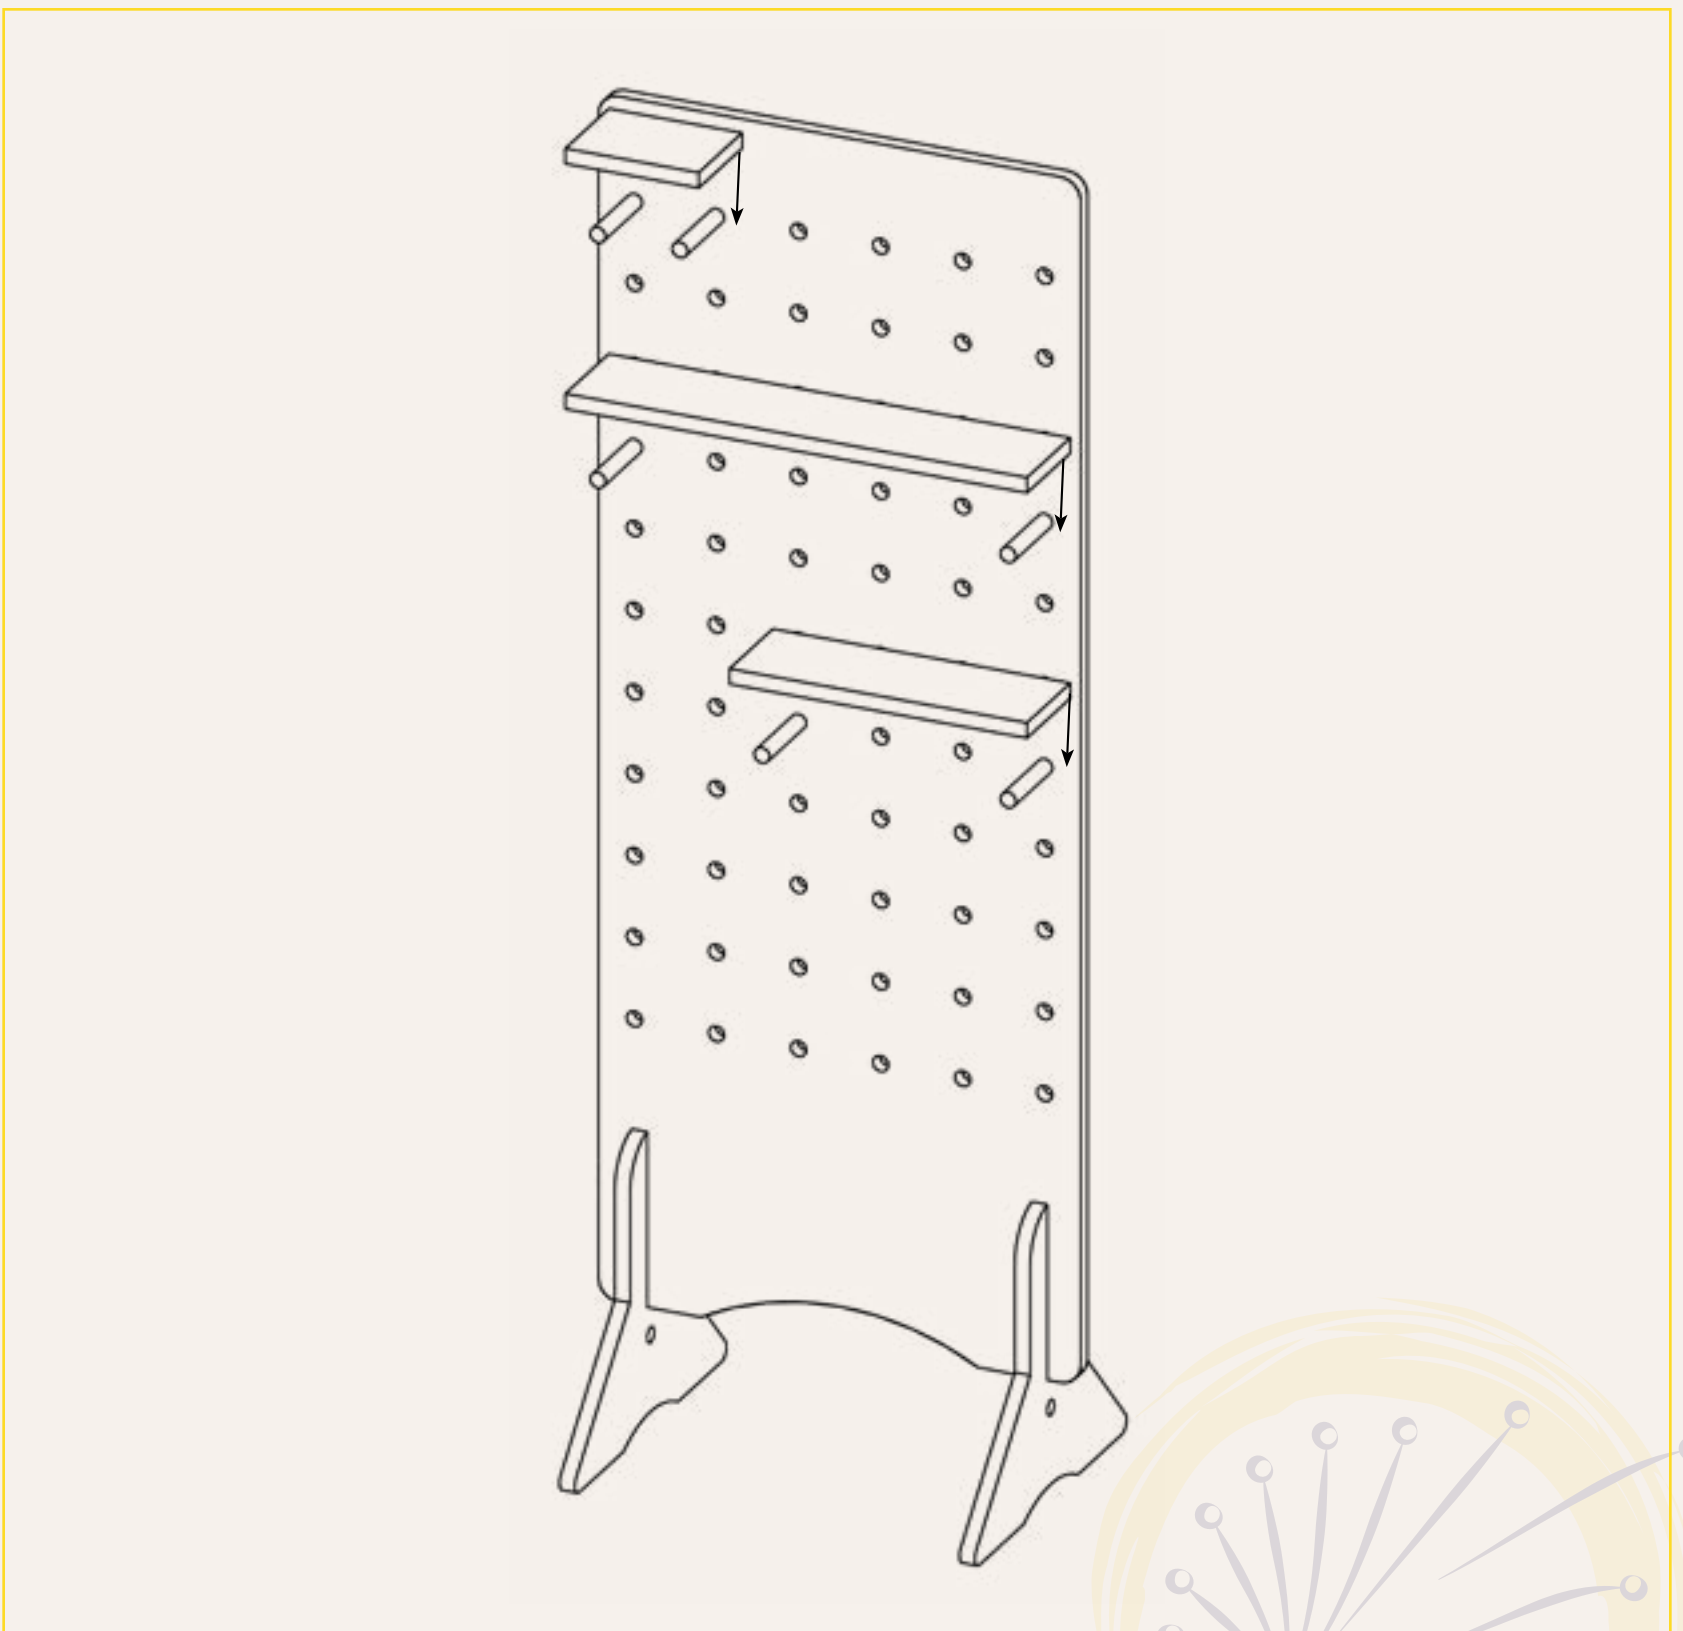

The Dowel Collection

SKU: DBMPBLG
DBMPBLGCP

LARGE MODULAR PEG BOARD USER GUIDE

DANDELION

RESPONSIBLY CREATING BETTER PRODUCTS FOR A BETTER WORLD

Table of Contents

USER GUIDE

PARTS DIAGRAM

1. Attach two feet to the peg board by fitting slots together.

ASSEMBLY INSTRUCTIONS

2. Insert dowels in at desired locations.

ASSEMBLY INSTRUCTIONS

3. Place shelves on top of dowels and press down to secure them.