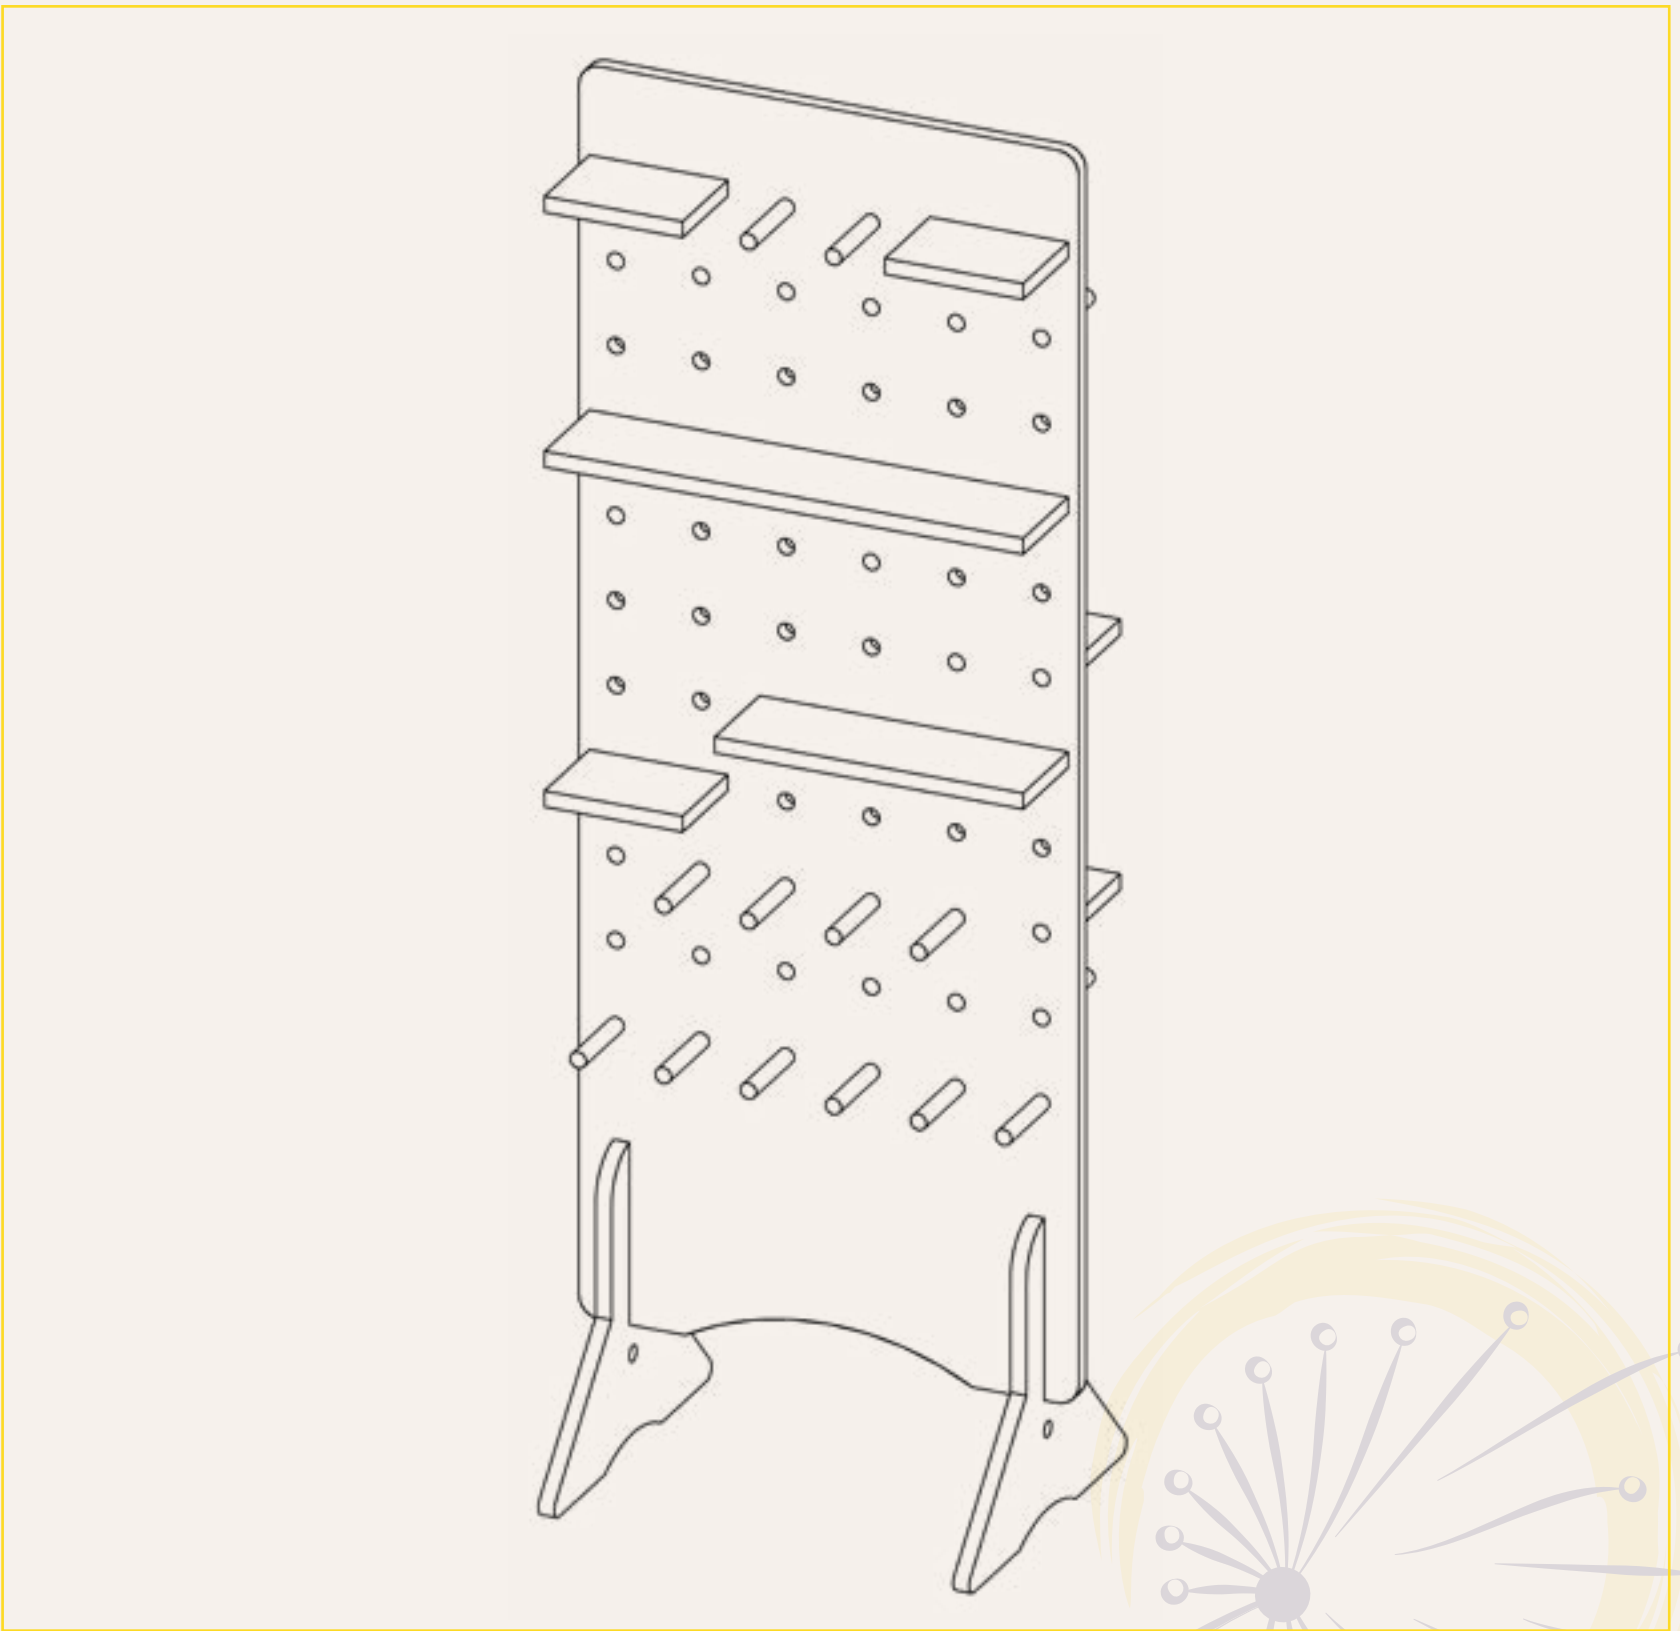

4. Place remaining pegs and shelves at desired locations to create your own style.

ASSEMBLY INSTRUCTIONS