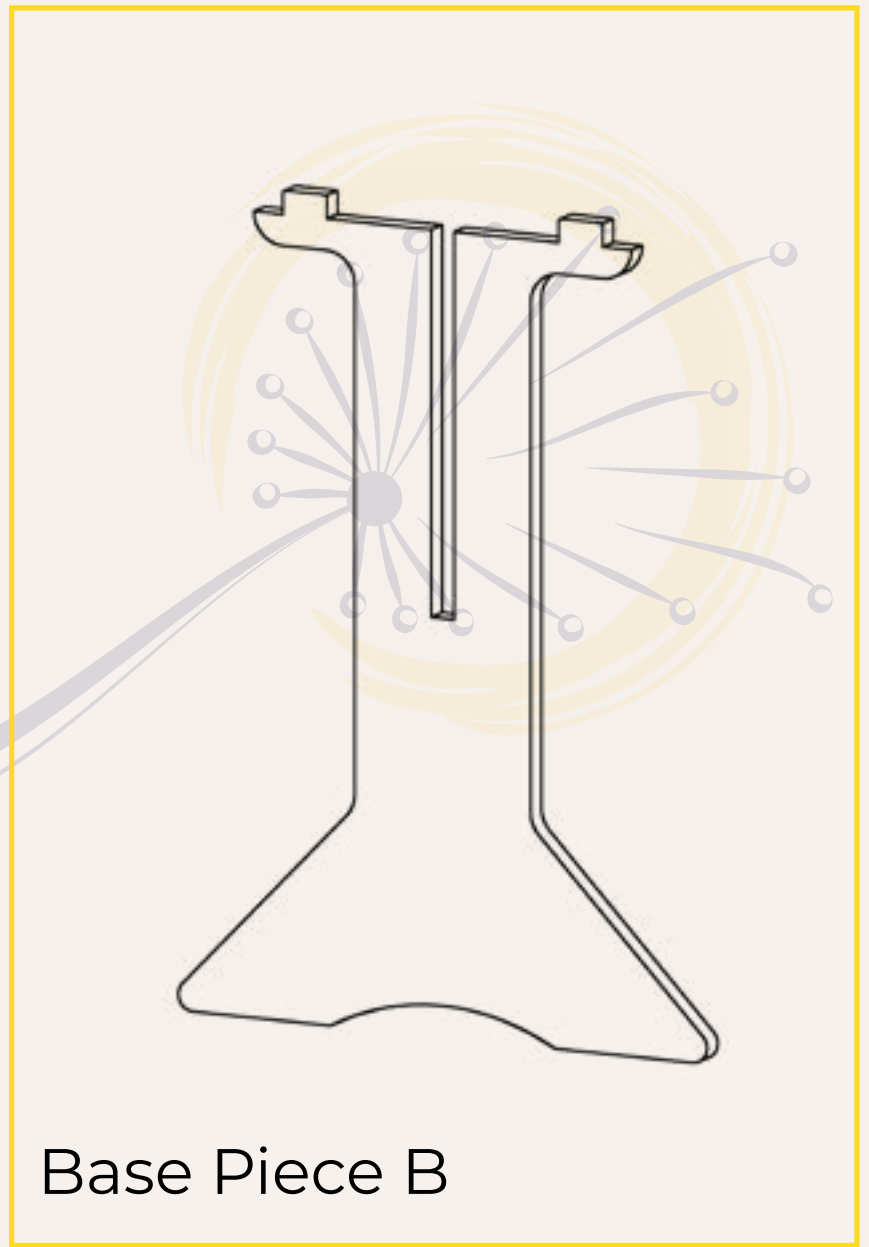

The Dowel Collection

SKU: DBPT26

26-INCH  
FREE-STANDING PEDESTAL  
**USER GUIDE**

**DANDELION**

RESPONSIBLY CREATING BETTER PRODUCTS FOR A BETTER WORLD

## USER GUIDE

Tabletop

Base Piece A

Base Piece B