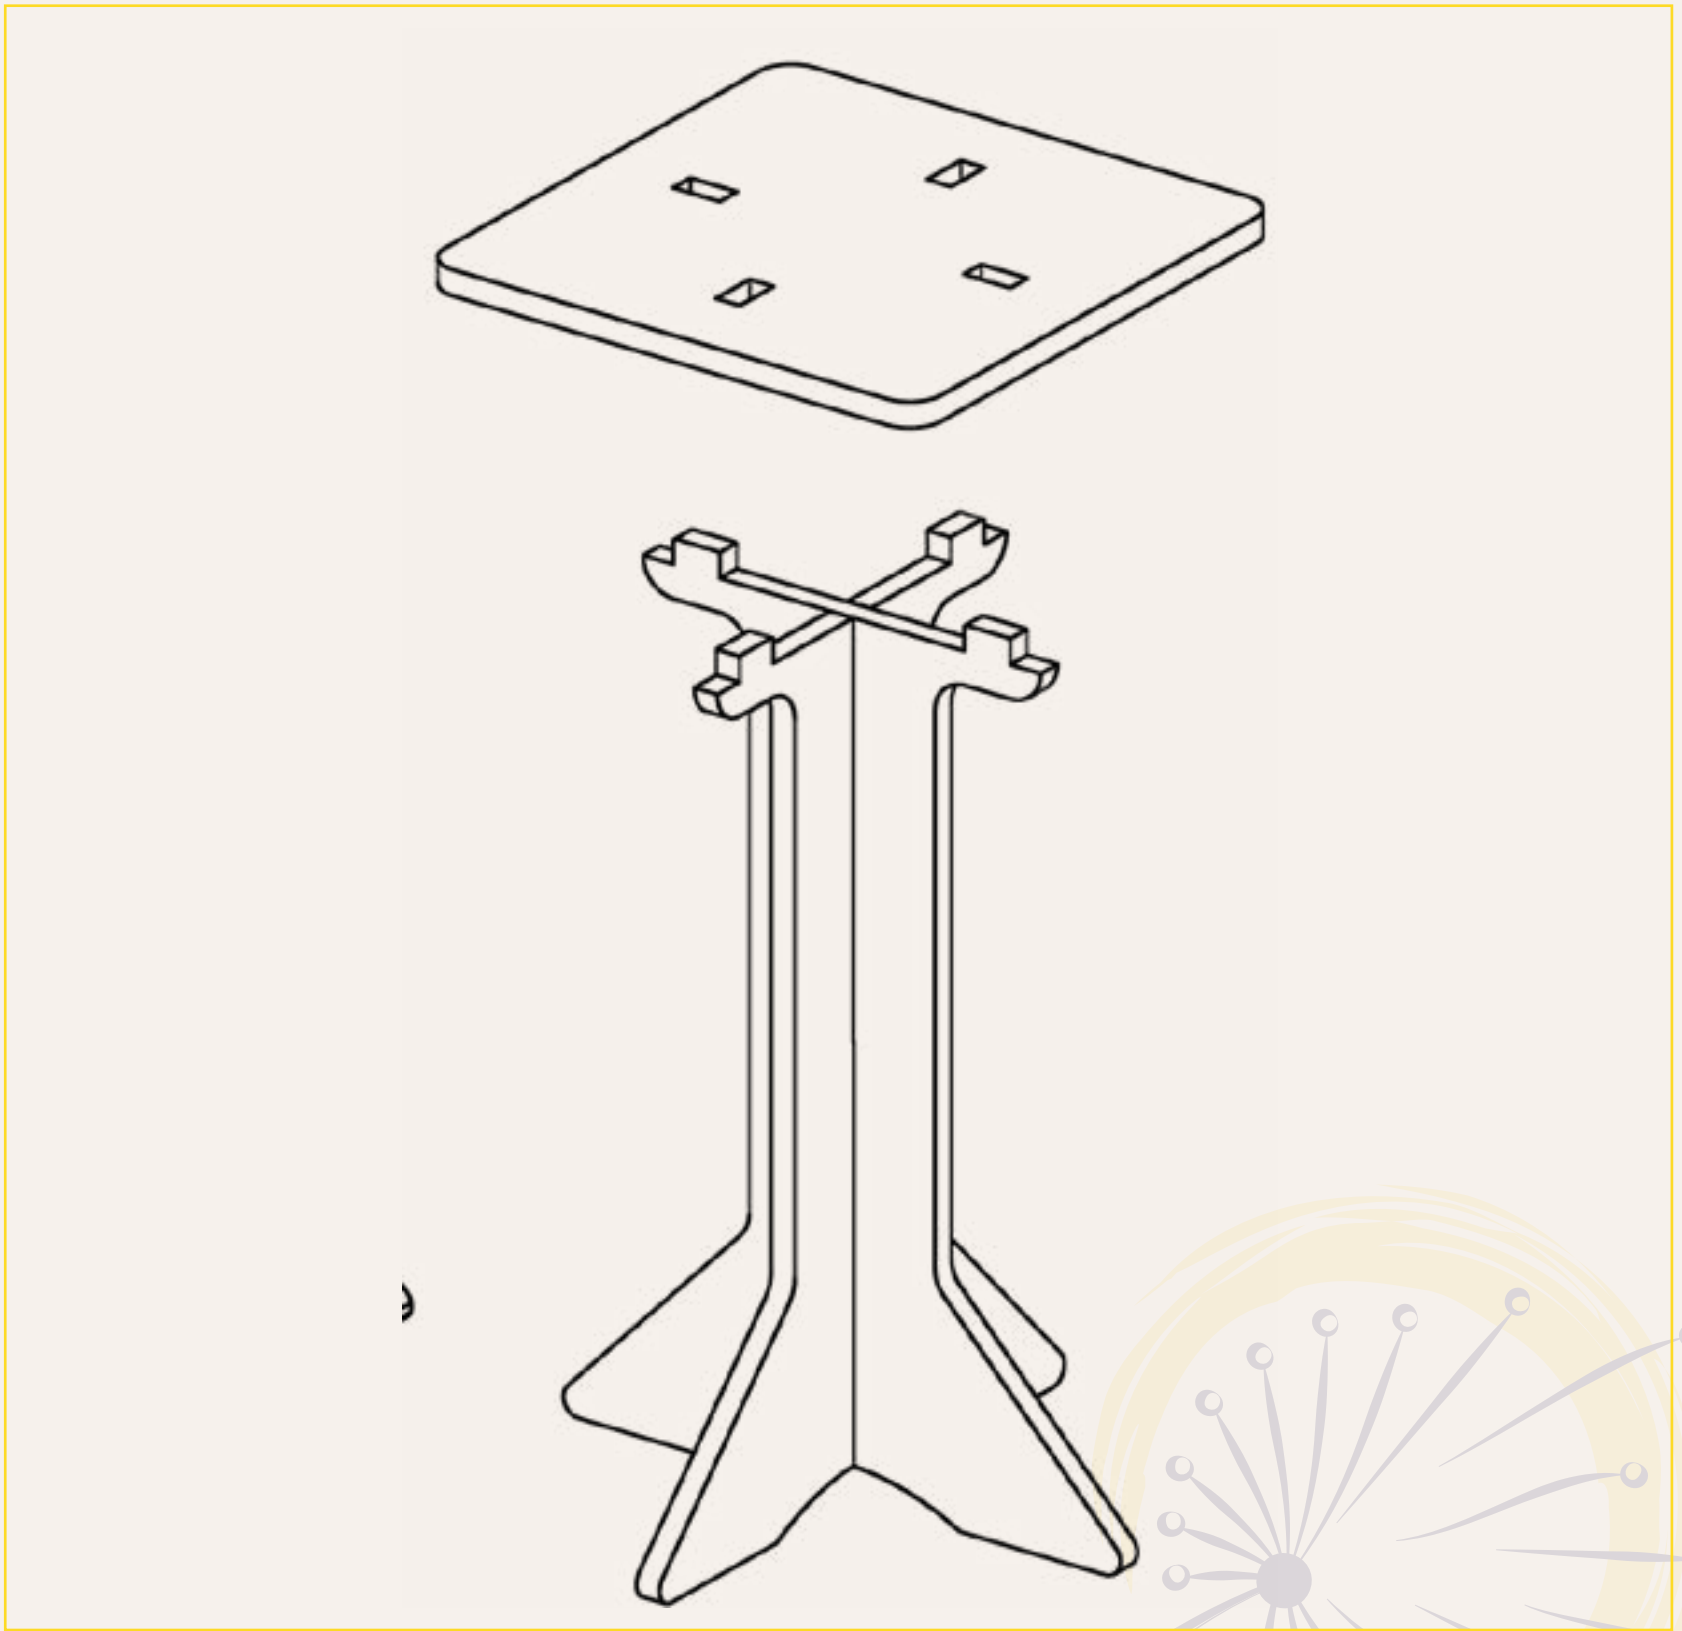

The Dowel Collection

SKU: DBPT26

26-INCH  
FREE-STANDING PEDESTAL  
**USER GUIDE**

**DANDELION**

RESPONSIBLY CREATING BETTER PRODUCTS FOR A BETTER WORLD

## USER GUIDE

Tabletop

Base Piece A

Base Piece B

# PARTS DIAGRAM

1. Assemble the pedestal base by inserting one base board into another at the cutout. Press down until the bottom feet are flush.

# ASSEMBLY INSTRUCTIONS

2. Place the tabletop on the top of the base. Insert the tabs into cutouts on the tabletop.