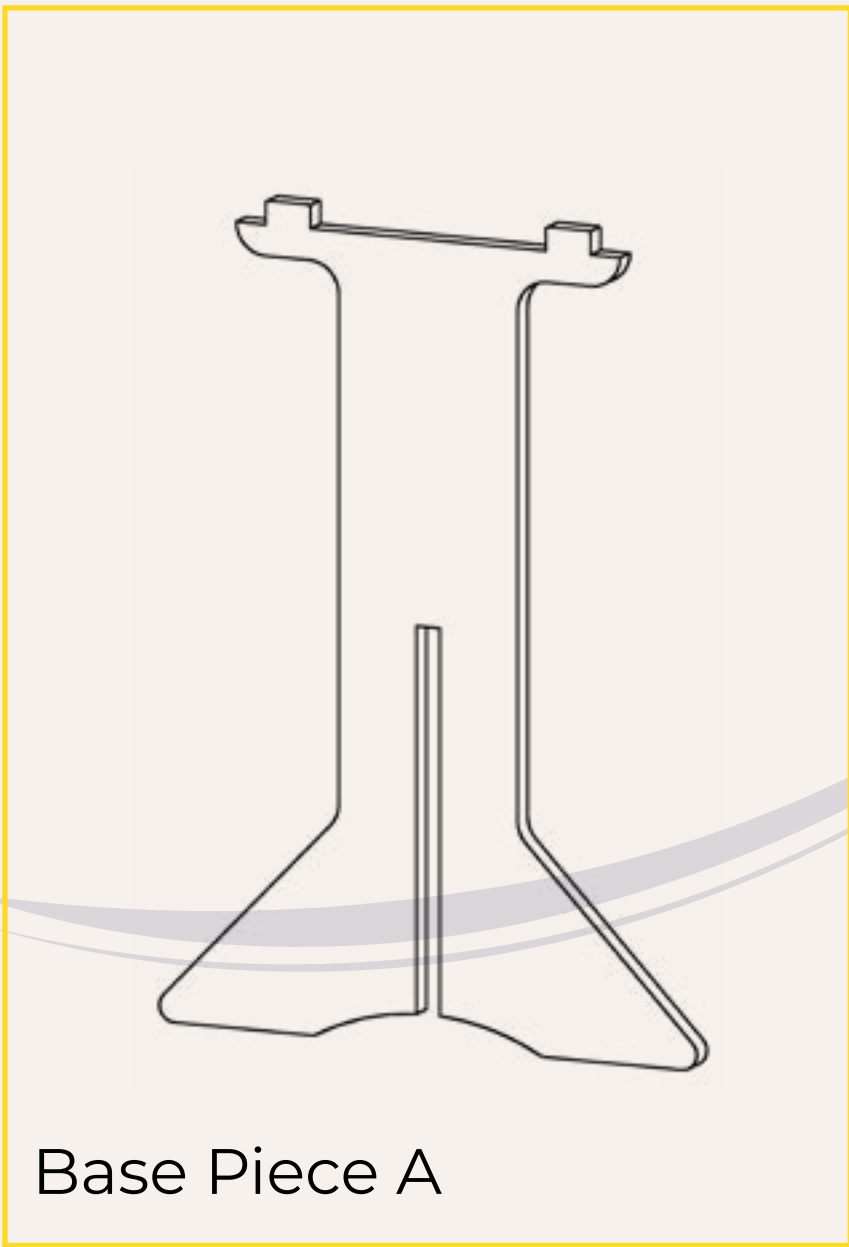

The Dowel Collection

SKU: DBPT26

26-INCH  
FREE-STANDING PEDESTAL  
**USER GUIDE**

**DANDELION**

RESPONSIBLY CREATING BETTER PRODUCTS FOR A BETTER WORLD

## USER GUIDE

Tabletop

Base Piece A

Base Piece B