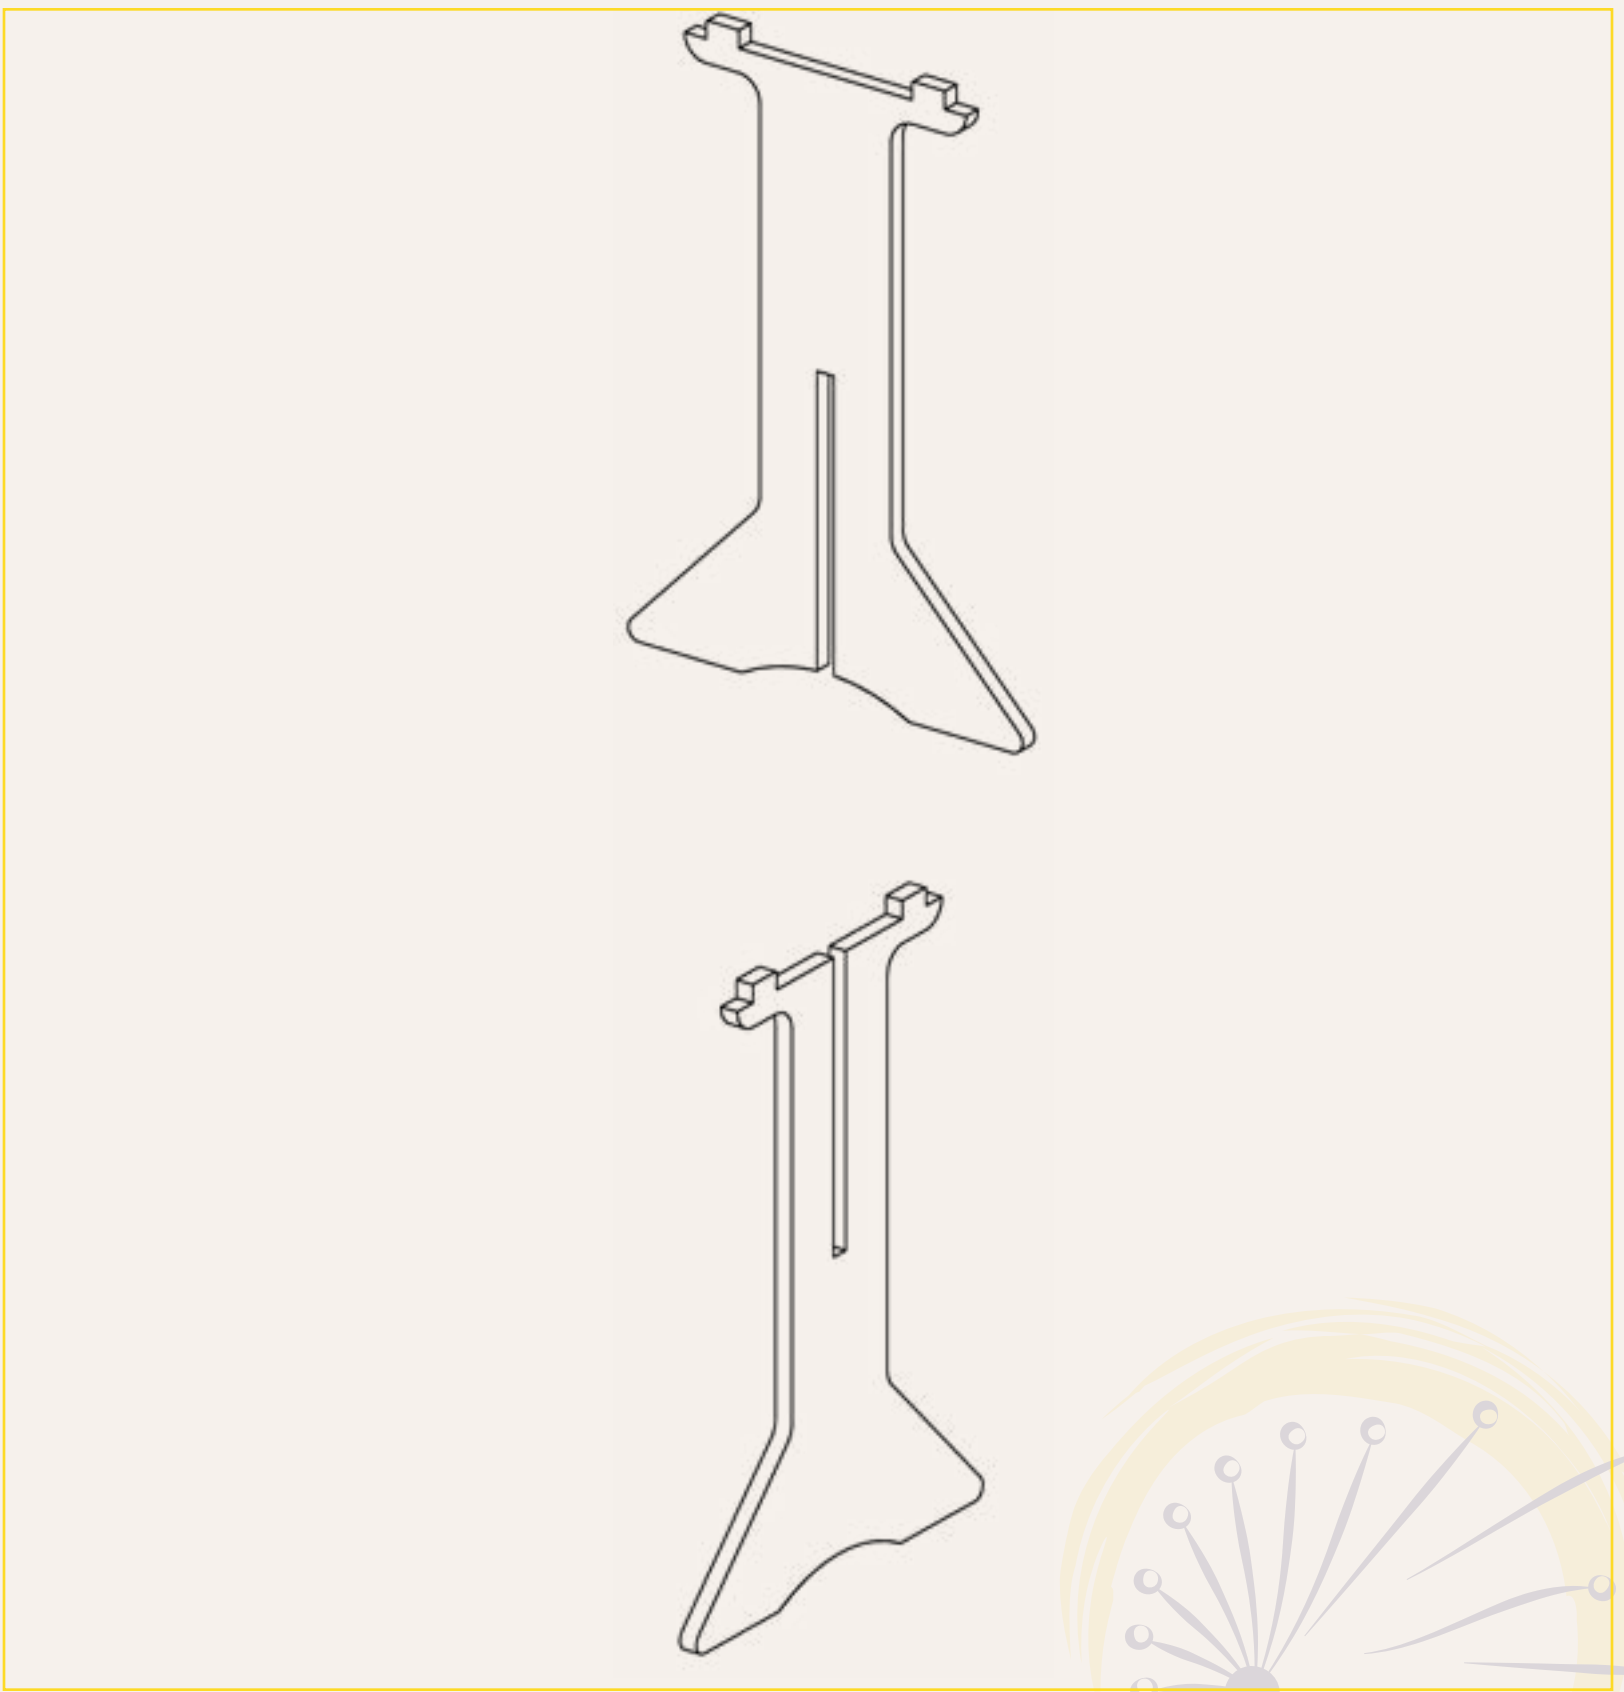

1. Assemble the pedestal base by inserting one base board into another at the cutout. Press down until the bottom feet are flush.

ASSEMBLY INSTRUCTIONS