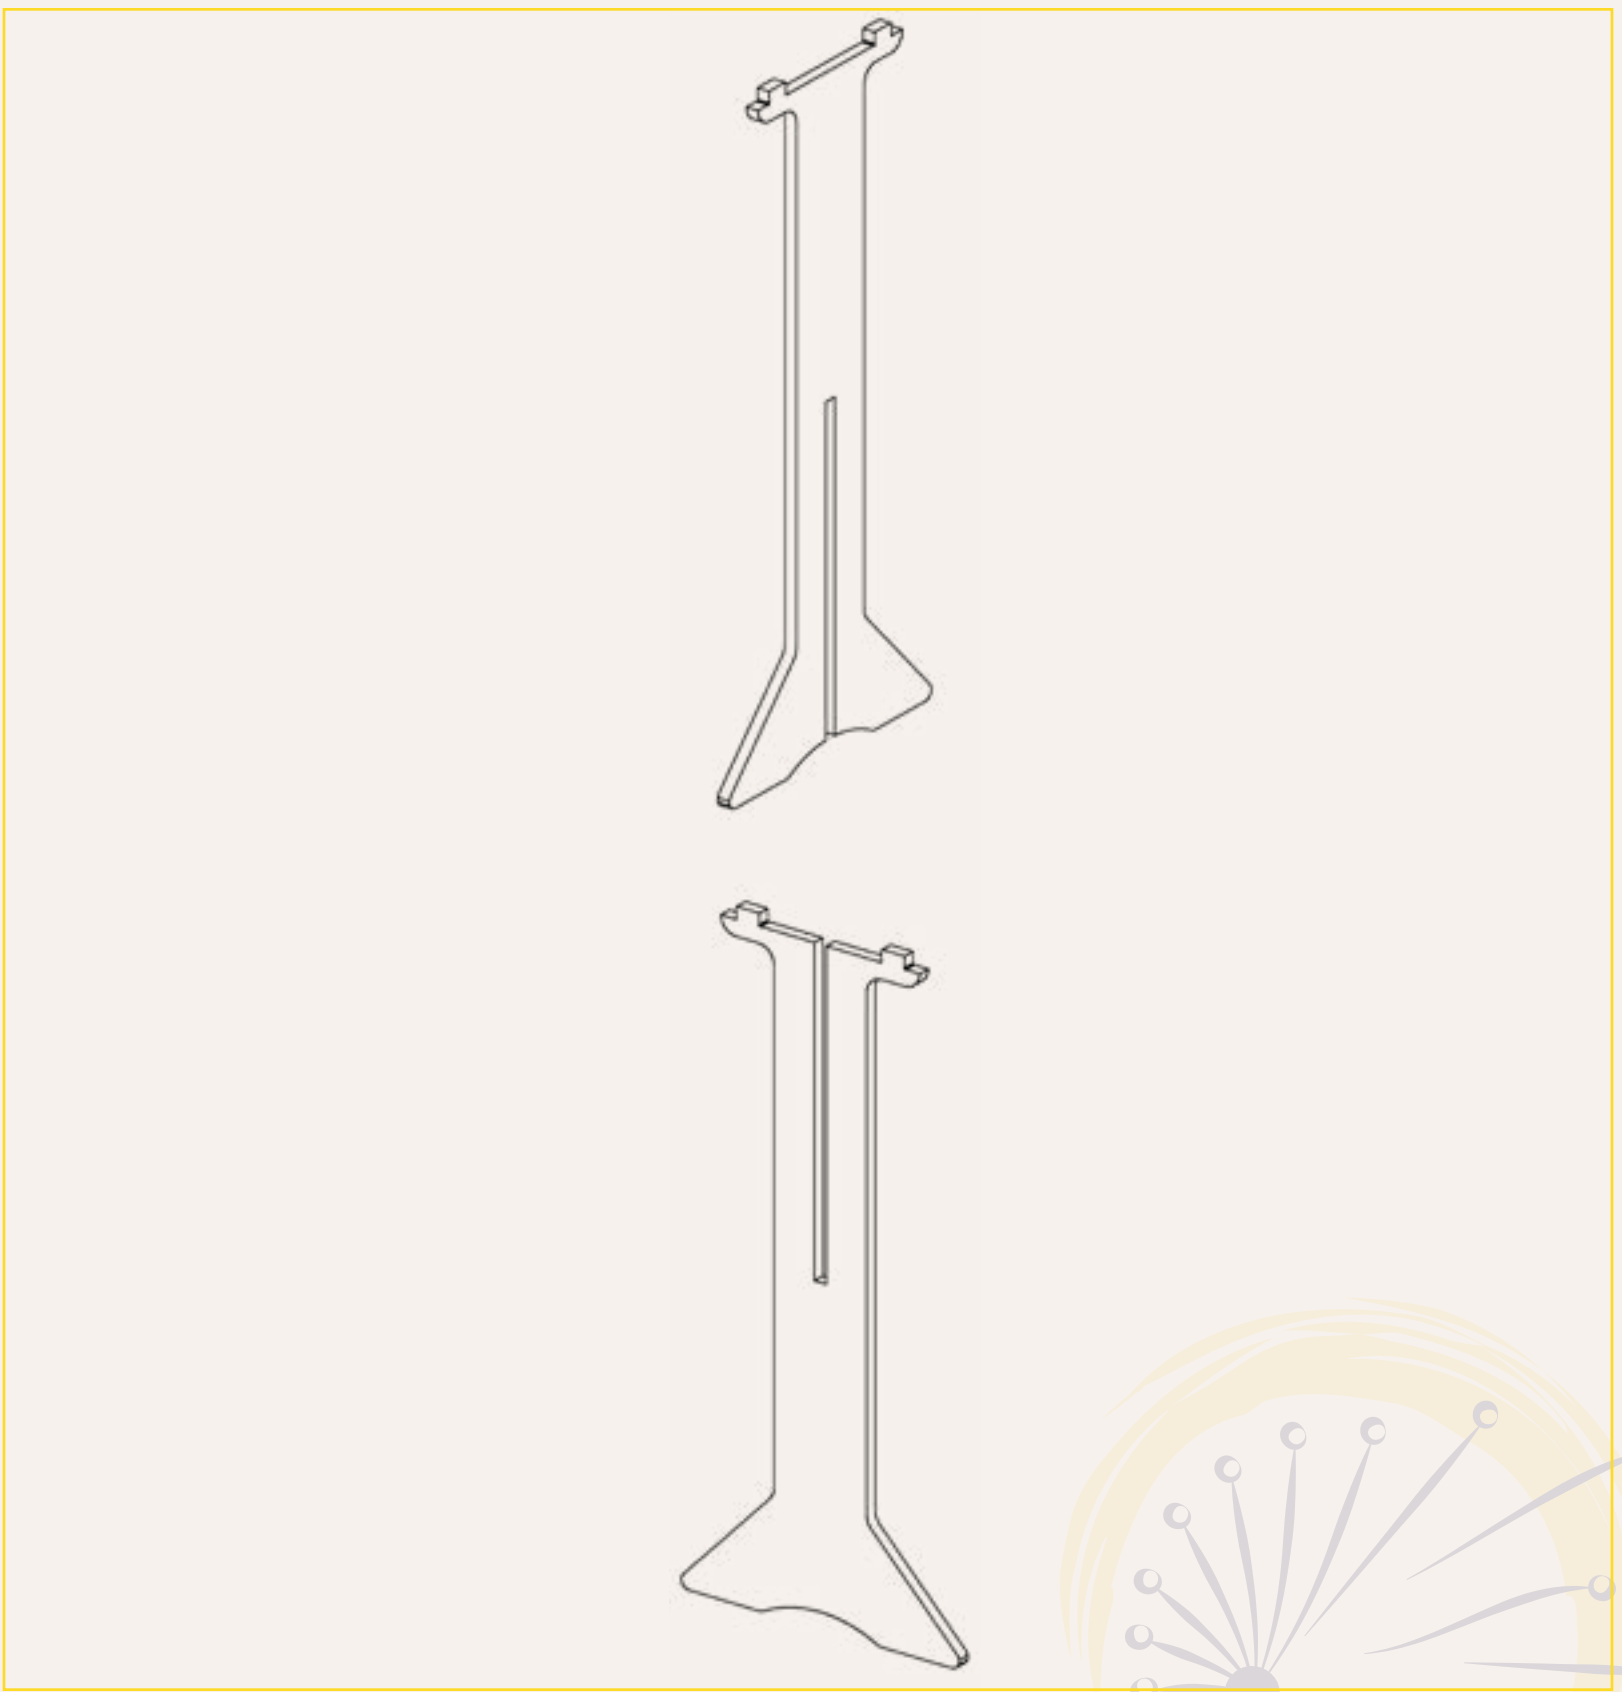

The Dowel Collection

SKU: DBPT26

40-INCH
FREE-STANDING PEDESTAL
USER GUIDE

DANDELION

RESPONSIBLY CREATING BETTER PRODUCTS FOR A BETTER WORLD

Table of Contents

USER GUIDE

Tabletop

Base Piece A

Base Piece B

PARTS DIAGRAM

1. Assemble the pedestal base by inserting one base board into another at the cutout. Press down until the bottom feet are flush.

ASSEMBLY INSTRUCTIONS

2. Place the tabletop on the top of the base. Insert the tabs into cutouts on the tabletop.

ASSEMBLY INSTRUCTIONS

3. Press down firmly to secure the tabletop.

ASSEMBLY INSTRUCTIONS

THANK YOU FOR SPREADING
THE SEEDS OF SUSTAINABILITY
AND HELPING TO PROTECT
OUR PLANET.

HAVE A QUESTION? GET IN TOUCH WITH
OUR DANDELION REPRESENTATIVES AT:
888-257-6639