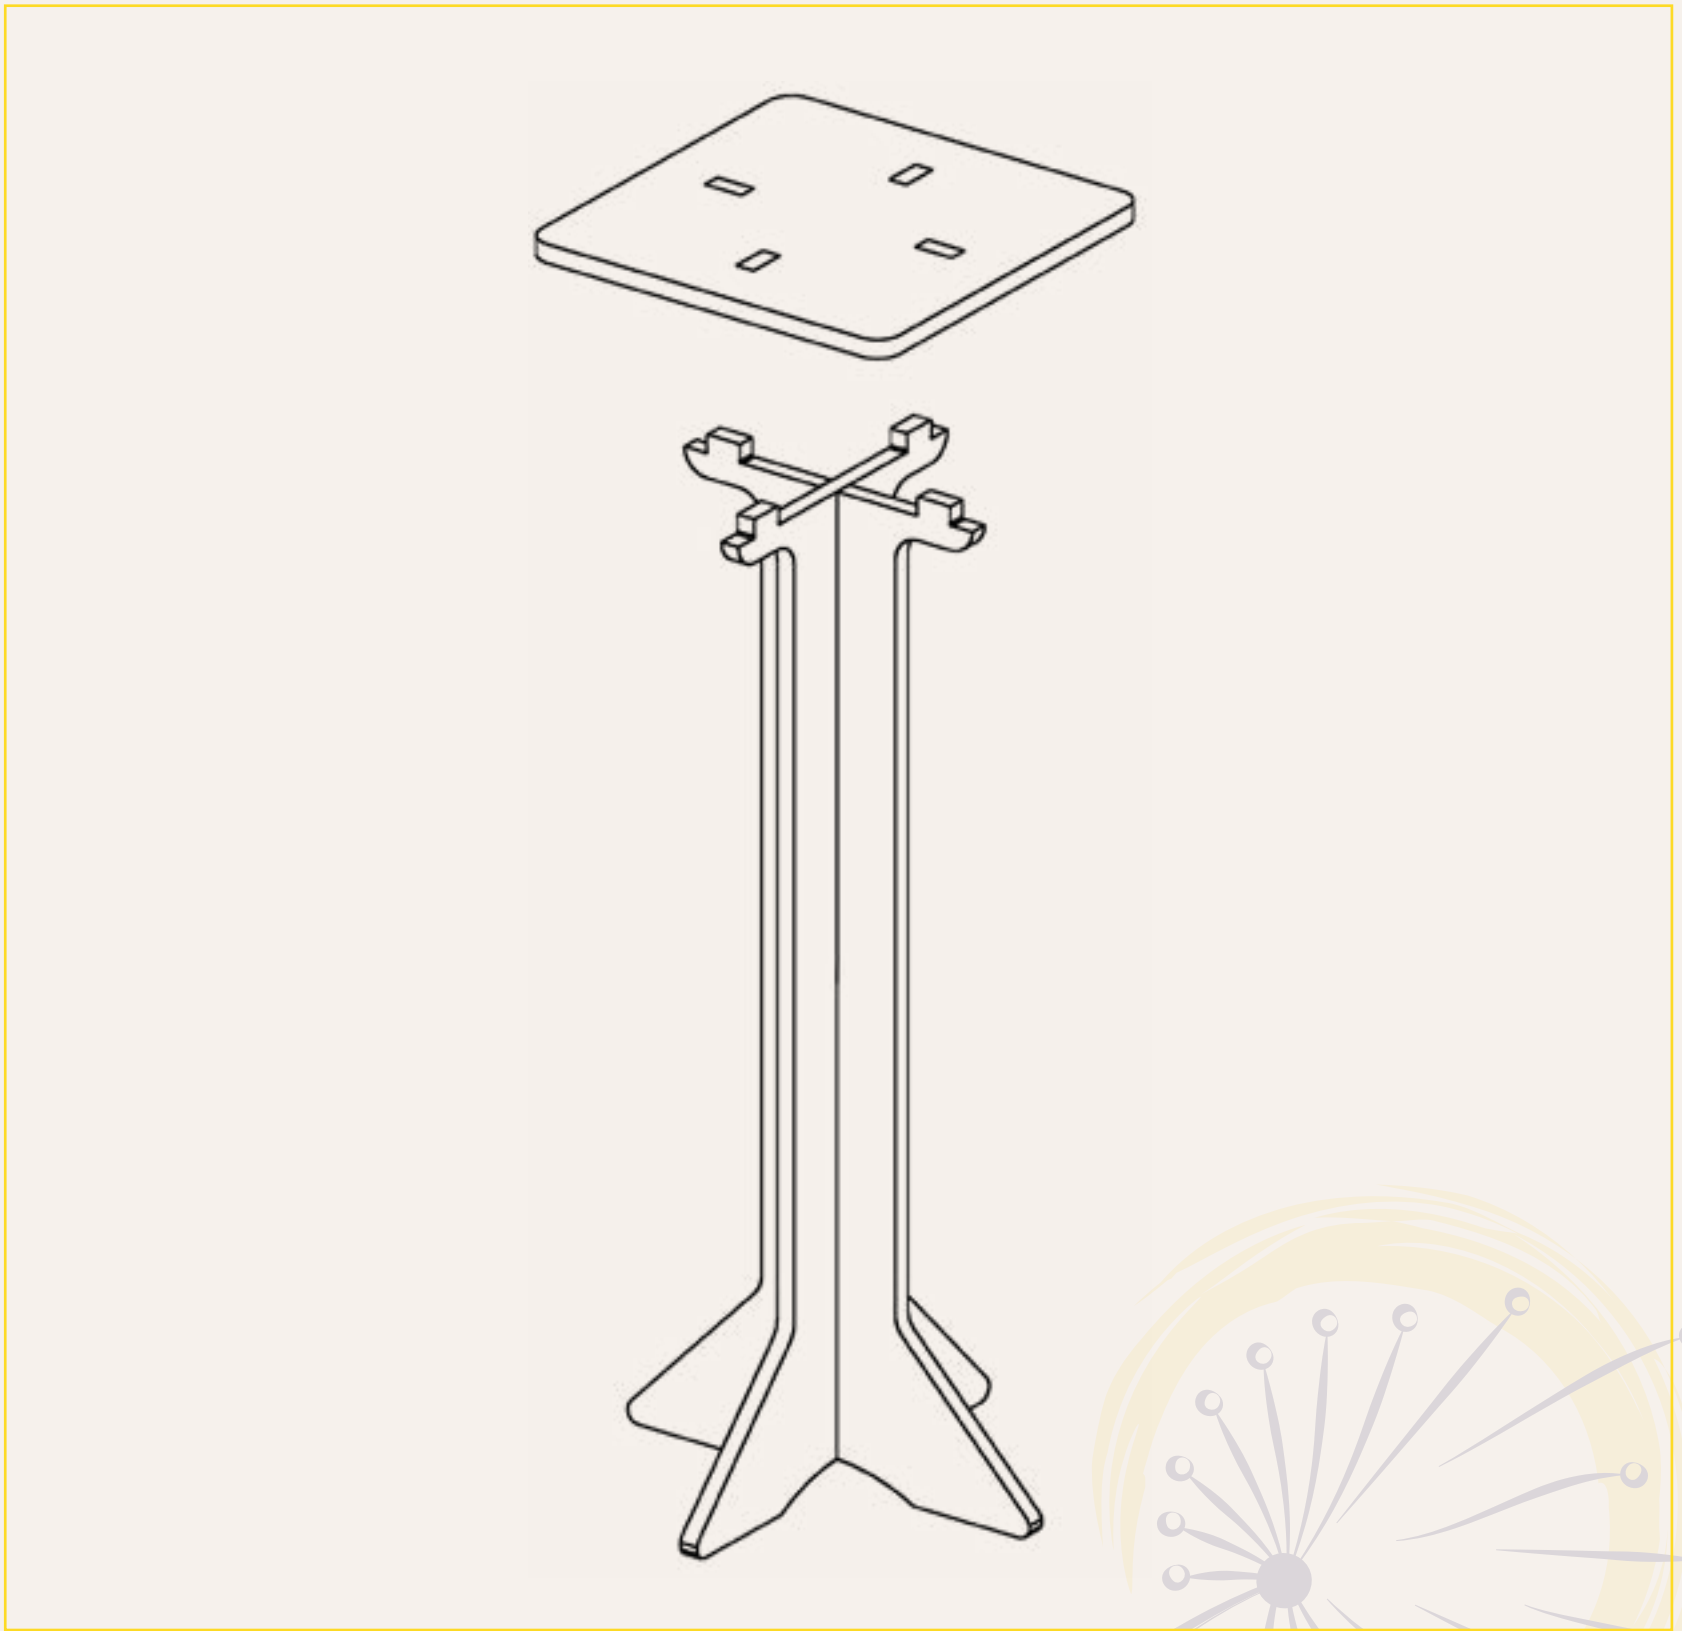

The Dowel Collection

SKU: DBPT26

40-INCH
FREE-STANDING PEDESTAL
USER GUIDE

DANDELION

RESPONSIBLY CREATING BETTER PRODUCTS FOR A BETTER WORLD

Table of Contents

USER GUIDE

Tabletop

Base Piece A

Base Piece B

PARTS DIAGRAM

1. Assemble the pedestal base by inserting one base board into another at the cutout. Press down until the bottom feet are flush.

ASSEMBLY INSTRUCTIONS

2. Place the tabletop on the top of the base. Insert the tabs into cutouts on the tabletop.

ASSEMBLY INSTRUCTIONS

3. Press down firmly to secure the tabletop.

ASSEMBLY INSTRUCTIONS

THANK YOU FOR SPREADING
THE SEEDS OF SUSTAINABILITY
AND HELPING TO PROTECT
OUR PLANET.

HAVE A QUESTION? GET IN TOUCH WITH
OUR DANDELION REPRESENTATIVES AT:
888-257-6639