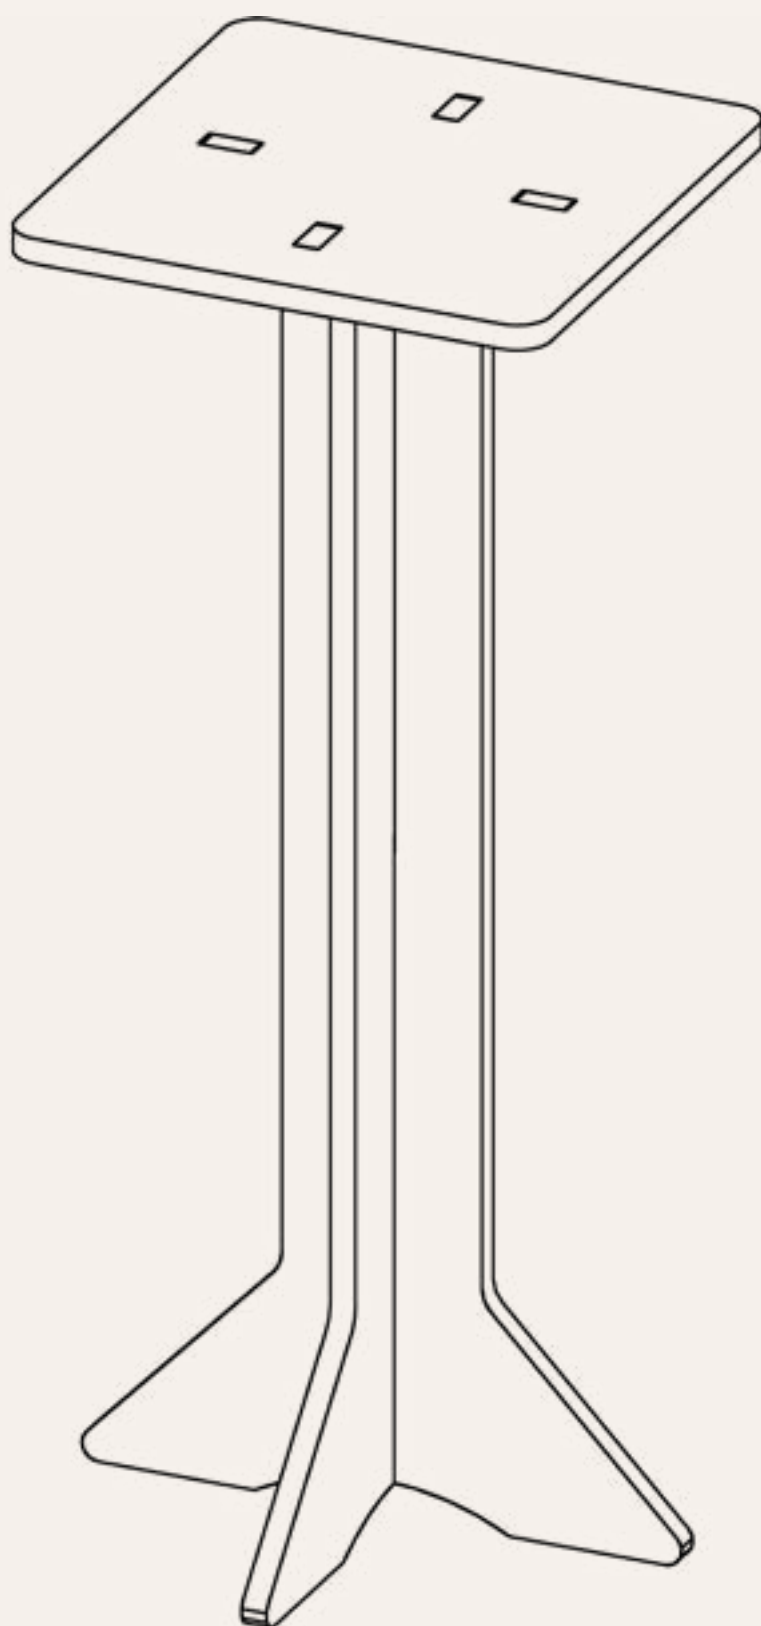

The Dowel Collection

SKU: DBPT26

40-INCH
FREE-STANDING PEDESTAL
USER GUIDE

DANDELION

RESPONSIBLY CREATING BETTER PRODUCTS FOR A BETTER WORLD

Table of Contents

USER GUIDE

Tabletop

Base Piece A

Base Piece B

PARTS DIAGRAM

1. Assemble the pedestal base by inserting one base board into another at the cutout. Press down until the bottom feet are flush.

ASSEMBLY INSTRUCTIONS

2. Place the tabletop on the top of the base. Insert the tabs into cutouts on the tabletop.