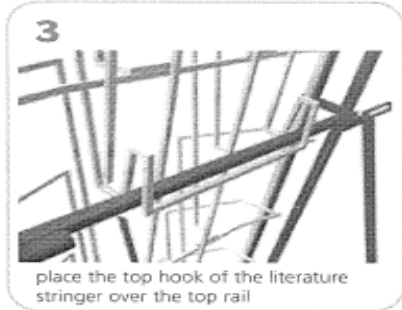

NCYBRCH INSTRUNCTION

LCDBRCL S/B

Installation Instructions

1/4-20 button
head cap screw
QTY: 2

5/32 Hex Key
QTY: 1

Slide bracket over top of Literature Holder.

Secure provided acrylic block with 1/4-20 button head cap screws using provided 5/32 hex key.