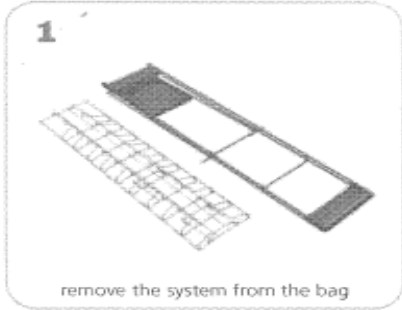

NCYBRCH INSTRUNCTION

LCDBRCL S/B

Installation Instructions

1/4-20 button
head cap screw
QTY: 2

5/32 Hex Key
QTY: 1

Slide bracket over top of Literature Holder.

Secure provided acrylic block with 1/4-20 button head cap screws using provided 5/32 hex key.