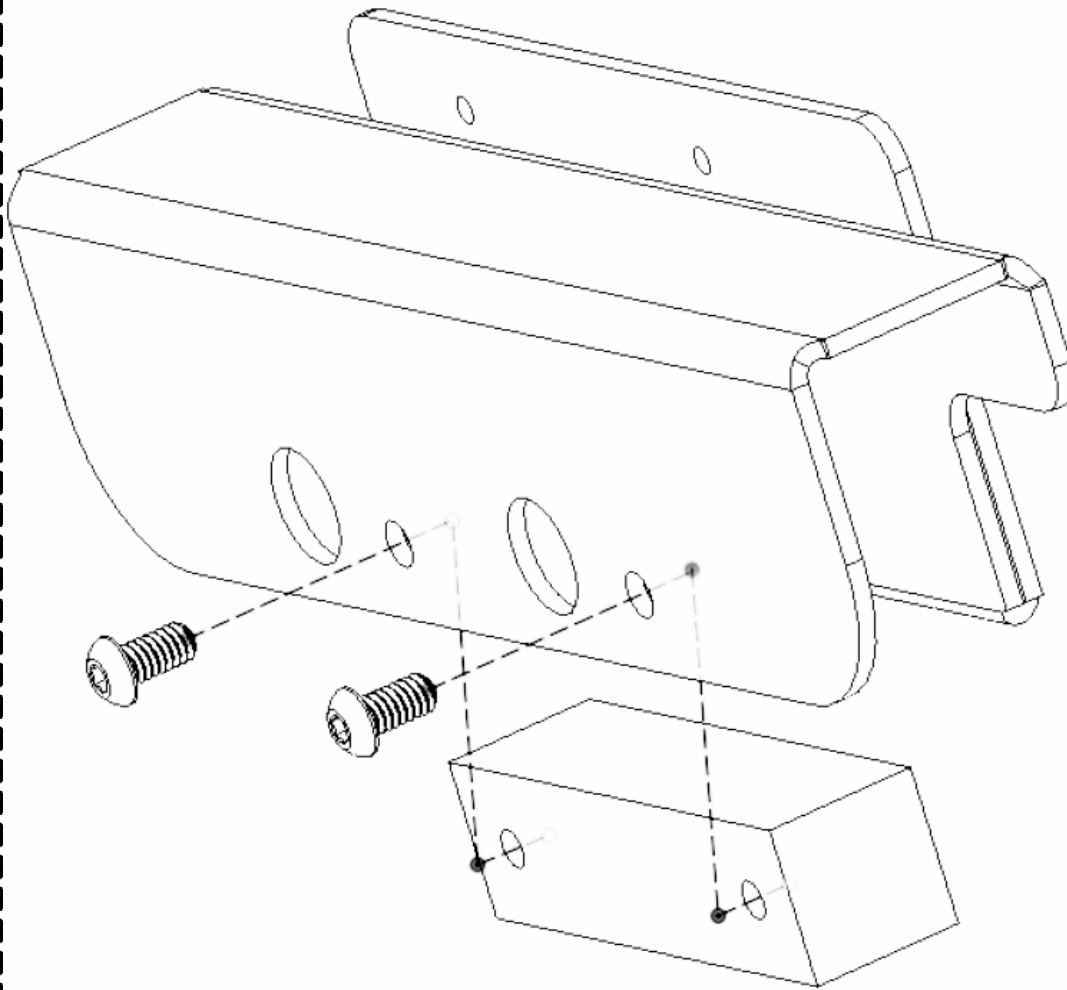

NCYBRCH INSTRUNCTION

LCDBRCL S/B

Installation Instructions

1/4-20 button
head cap screw
QTY: 2

5/32 Hex Key
QTY: 1

Slide bracket over top of Literature Holder.

Secure provided acrylic block with 1/4-20 button head cap screws using provided 5/32 hex key.