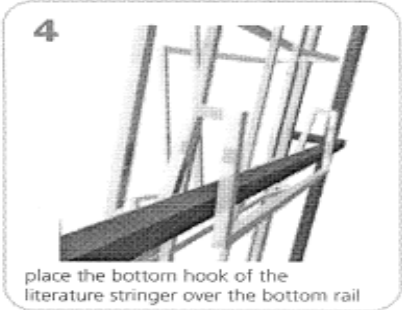

NCYBRCH INSTRUNCTION

LCDBRCL S/B

Installation Instructions

1/4-20 button
head cap screw
QTY: 2

5/32 Hex Key
QTY: 1

Slide bracket over top of Literature Holder.

Secure provided acrylic block with 1/4-20 button head cap screws using provided 5/32 hex key.