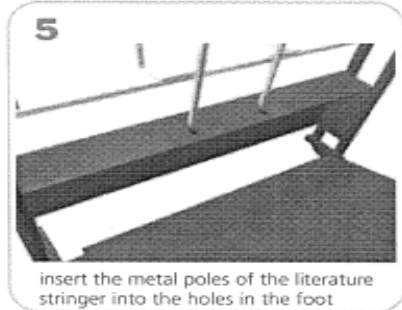

NCYBRCH INSTRUNCTION

LCDBRCL S/B

Installation Instructions

1/4-20 button
head cap screw
QTY: 2

5/32 Hex Key
QTY: 1

Slide bracket over top of Literature Holder.

Secure provided acrylic block with 1/4-20 button head cap screws using provided 5/32 hex key.