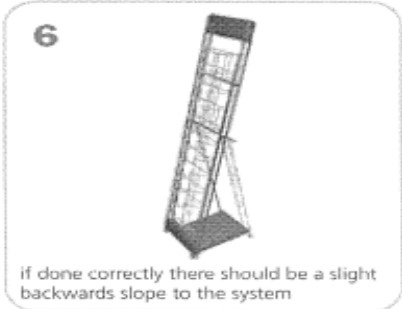

NCYBRCH INSTRUNCTION

LCDBRCL S/B

Installation Instructions

1/4-20 button
head cap screw
QTY: 2

5/32 Hex Key
QTY: 1

Slide bracket over top of Literature Holder.

Secure provided acrylic block with 1/4-20 button head cap screws using provided 5/32 hex key.