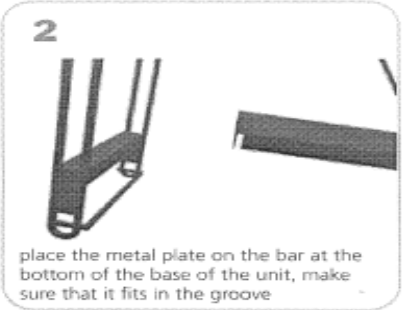

NCYBRCH INSTRUNCTION

LCDBRCL S/B

Installation Instructions

1/4-20 button
head cap screw
QTY: 2

5/32 Hex Key
QTY: 1

Slide bracket over top of Literature Holder.

Secure provided acrylic block with 1/4-20 button head cap screws using provided 5/32 hex key.