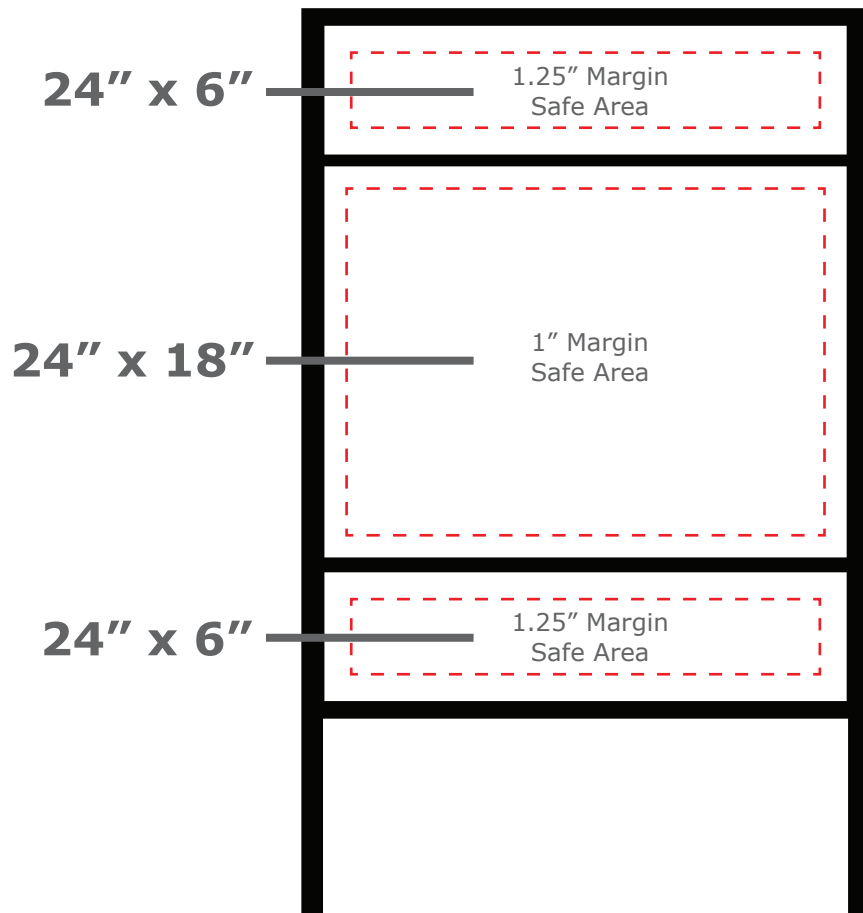

SPECIFICATIONS FOR SUPPLYING PRINT READY ARTWORK

DOUBLE RIDER H-STAKE YARD SIGN - 3 POSTERS

Design 3 separate poster files. Design middle poster at 24" x 18". Design top and bottom posters (2) at 24" x 6".

Please include a 1" margin for the top and bottom posters. And a 1.25" margin for the middle poster.

Background color/image should run edge to edge. Margin is a safe area in which no text or logos should be placed.