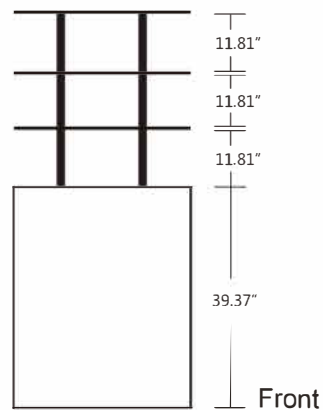

# INSTRUCTION

Follow the label instructions to assemble the frame

If the tubes do not easily separate when dismantling, push the tube forward then pull out again.

Graphic Size : W 70.87" x H 40.35"