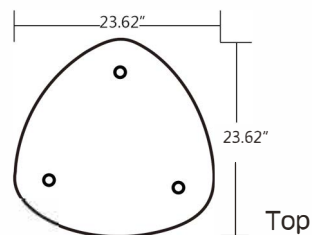

# INSTRUCTION

Follow the label instructions to assemble the frame

If the tubes do not easily separate when dismantling, push the tube forward then pull out again.

Graphic Size : W 70.87" x H 40.35"