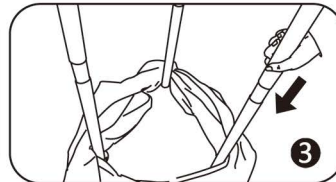

# INSTRUCTION

Follow the label instructions to assemble the frame

If the tubes do not easily separate when dismantling, push the tube forward then pull out again.

Graphic Size : W 70.87" x H 40.35"