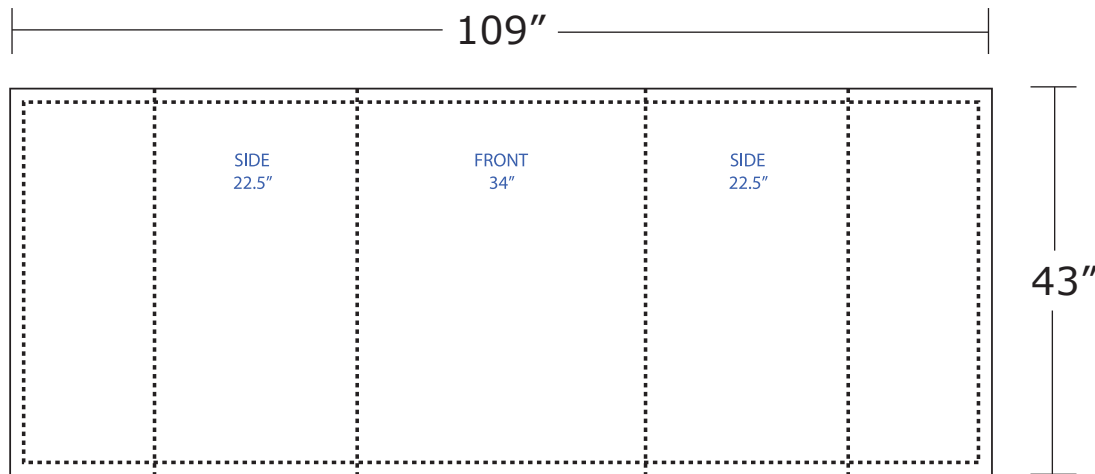

SPECIFICATIONS FOR SUPPLYING PRINT READY ARTWORK

IGNITE PODIUM WRAP - 109" x 43"

Total Graphic Area: 109" x 43"

Total Safe Area: 106" x 40"

DO NOT design any elements
(text, Logos, etc.) within 1.5"
from all sides.

(For Reference Only)

FILE FORMATS

.JPG or .PDF

(.ai, .psd, .eps, .tiff)

ART GUIDELINES

- Files must be CMYK
- All Fonts must be created to Outlines
or Supplied with your artwork
- Embed all images and support files
- Resolution must be 150 ppi at full size
- Please view your artwork at full size
- Background color / Image must
extend to the edge of the artboard
- Make sure to turn off or delete all
other layers on finished artwork before
sending and make sure artwork is a flatten
file (if using Photoshop).