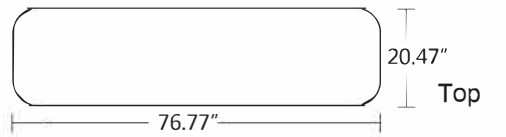

# INSTRUCTION

Follow the label instructions to assemble the frame

If the tubes do not easily separate when dismantling, push the tube forward then pull out again

Graphic Size : W 182.68" x H 40.35"