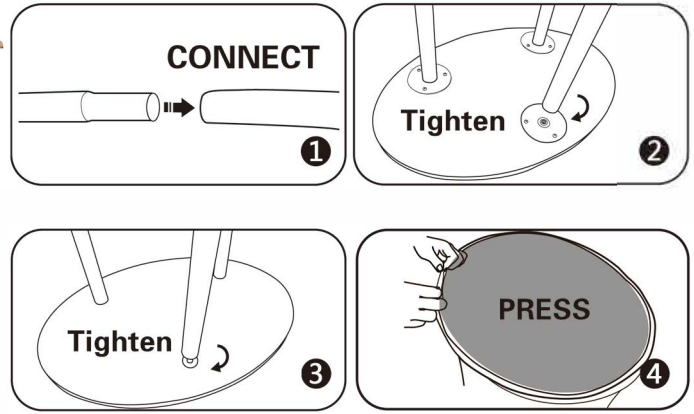

# INSTRUCTION

Follow the label instructions to assemble the frame

If the tubes do not easily separate when dismantling, push the tube forward then pull out again

Graphic Size : W 182.68" x H 40.35"