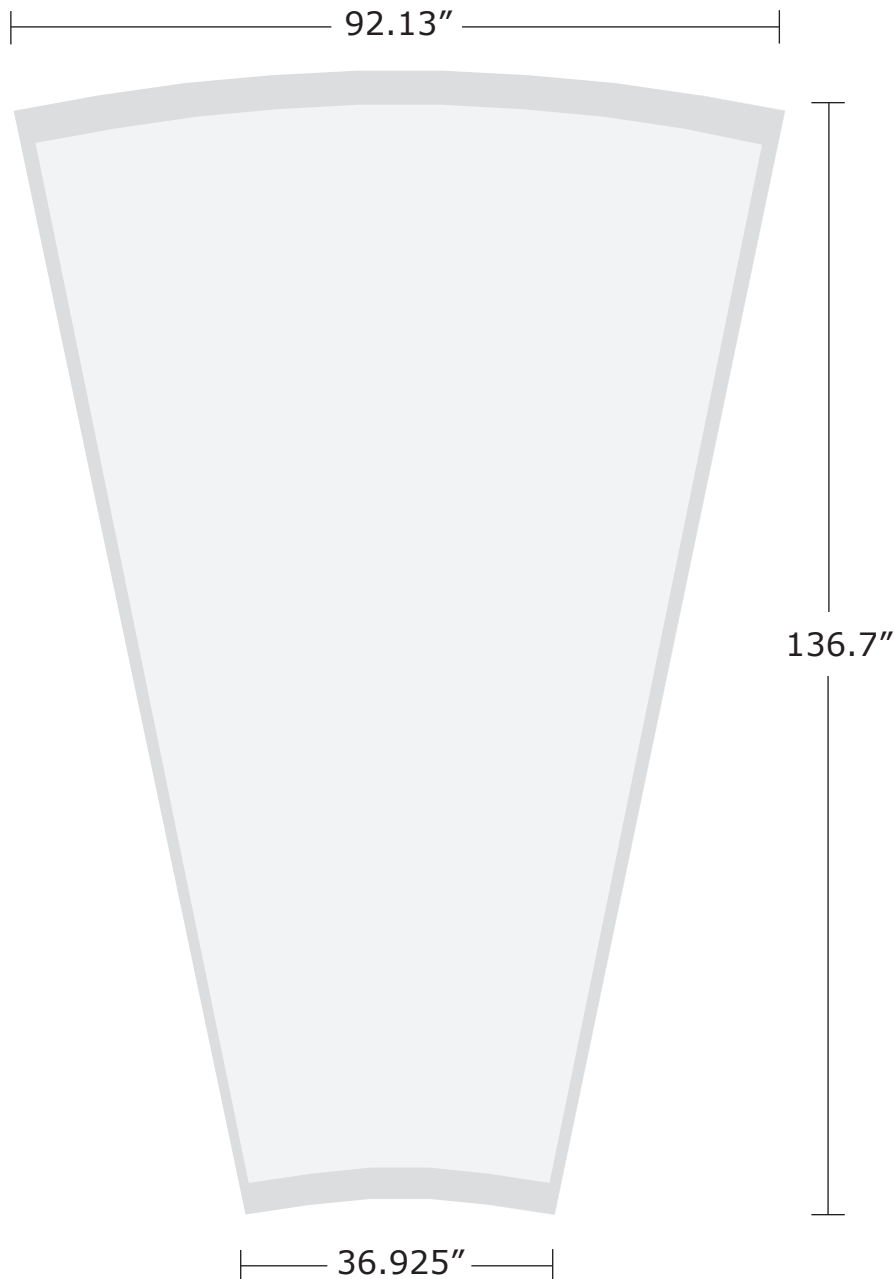

SPECIFICATIONS FOR SUPPLYING PRINT READY ARTWORK

HIGH RISE FUNNEL

4 PANELS - 92.13" X 136.7"

Total Graphic Area 92.13" x 136.7"

Total Safe Area 90.13" x 134.7"

DO NOT design any elements (text, Logos, etc.) within 4" of top and bottom edge and within 2" of right and left edges. *(For Reference Only)*
Graphic will be stitched on all edges.

Display consists of 4 panels. If different prints are needed for each panel, please include 4 separate art files. If all sides will be the same print, please confirm when submitting your artwork.

FILE FORMATS