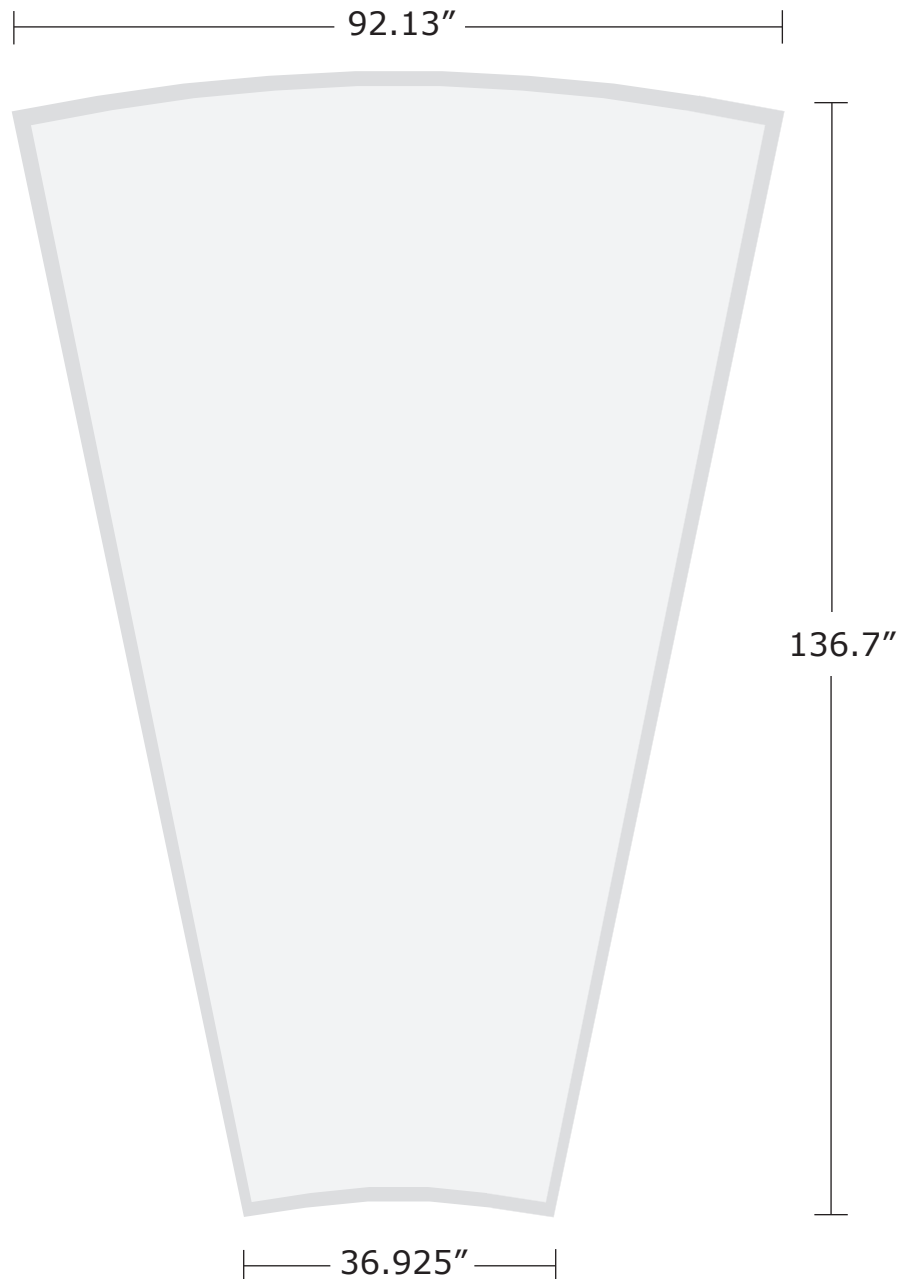

SPECIFICATIONS FOR SUPPLYING PRINT READY ARTWORK

HIGH RISE FUNNEL - 92.13" X 136.7"

Total Graphic Area 92.13" x 136.7"
Total Safe Area 90.13" x 134.7"

DO NOT design any elements (text, Logos, etc.) within 2" of edge. Graphic will be stitched on all edges.
(For Reference Only)