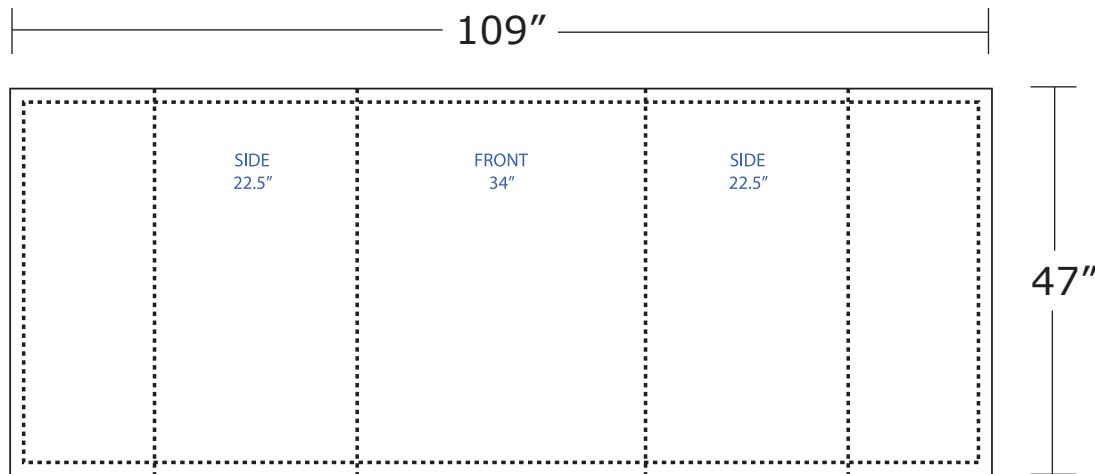

SPECIFICATIONS FOR SUPPLYING PRINT READY ARTWORK

IGNITE

PODIUM WRAP - 109" x 47"

Total Graphic Area: 109" x 47"

Total Safe Area: 106" x 40"

DO NOT design any elements
(text, Logos, etc.) within 1.5"
from all sides.

(For Reference Only)

FILE FORMATS

.JPG or .PDF

(.ai, .psd, .eps, .tiff)

ART GUIDELINES

- Files must be CMYK
- All Fonts must be created to Outlines
or Supplied with your artwork
- Embed all images and support files
- Resolution must be 150 ppi at full size
- Please view your artwork at full size
- Background color / Image must
extend to the edge of the artboard
- Make sure to turn off or delete all
other layers on finished artwork before
sending and make sure artwork is a flatten
file (if using Photoshop).