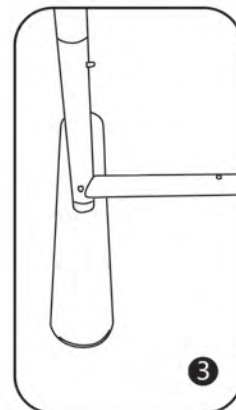

INSTRUCTION

DISPLAYS2GO

Follow the instructions to assemble the frame.

If can't snap when disassemble the frame, push the tube to opposite direction then try again.

Graphic Size :
W78.74" x H39.37"

Scan QR code to visit
the product page: