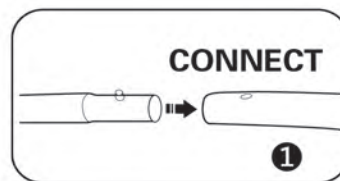

INSTRUCTION

DISPLAYS2GO

Follow the instructions to assemble the frame.

If can't snap when disassemble the frame, push the tube to opposite direction then try again.

Graphic Size :
W78.74" x H39.37"

Scan QR code to visit
the product page: