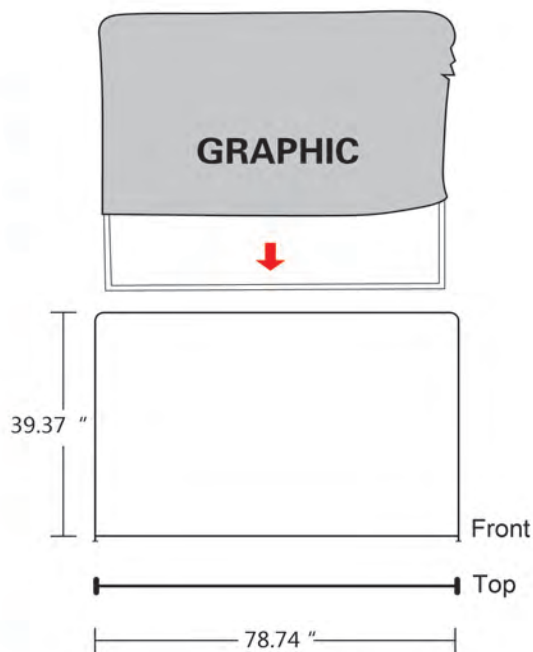

INSTRUCTION

DISPLAYS2GO

Follow the instructions to assemble the frame.

If can't snap when disassemble the frame, push the tube to opposite direction then try again.

Graphic Size :
W78.74" x H39.37"

Scan QR code to visit
the product page: