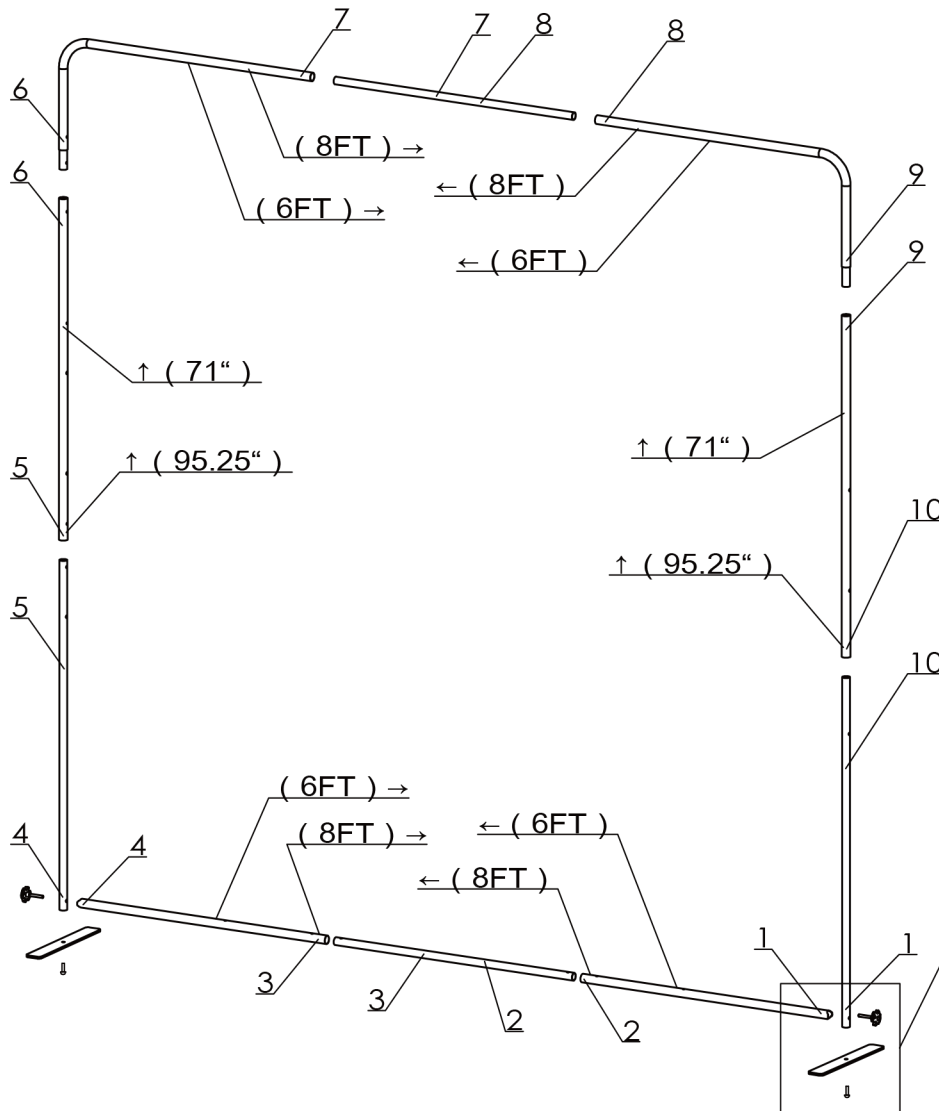

6-8 FT Floorstanding Series - How to Assemble

Frame Installation

1. The horizontal pipes could be adjust to 6ft or 8ft
2. The vertical pipes could be adjust to 71" or 95.25"