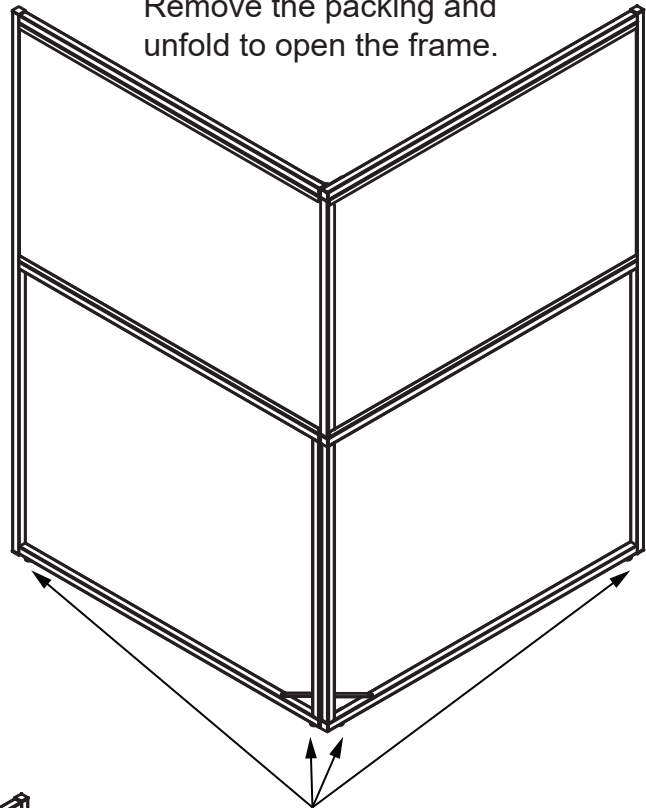

ASSEMBLY INSTRUCTIONS

WFCSBK3624 (Black) - 24"X36"

WFCSWH3624 (White) - 24"X36"

Indoor use **ONLY**. No tools are required for assembling.

Remove the packing and unfold to open the frame.

Adjust the leveler feet as needed.

Insert 24"X36" graphics into the frame.

Scan QR code to visit the product page: