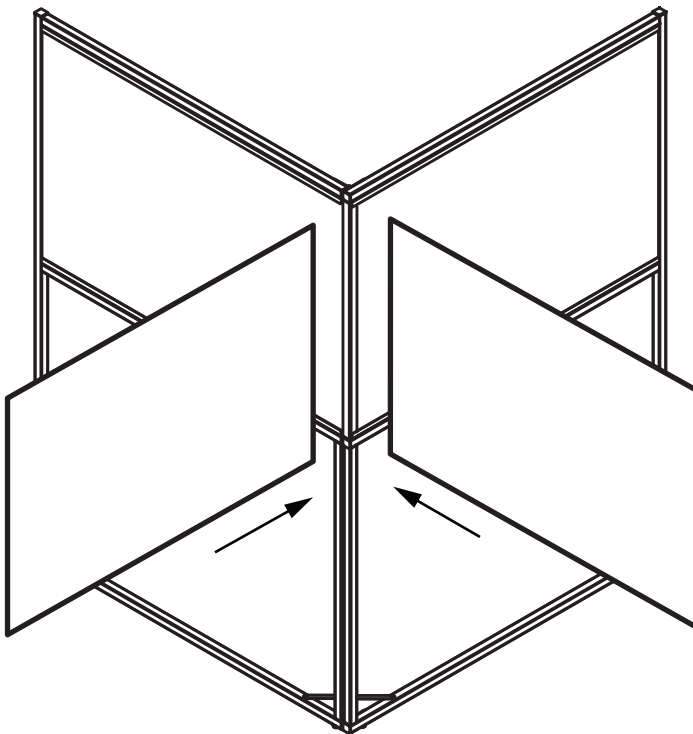

ASSEMBLY INSTRUCTIONS

WFCSBK3624 (Black) - 24"X36"

WFCSWH3624 (White) - 24"X36"

Indoor use **ONLY**. No tools are required for assembling.

Remove the packing and unfold to open the frame.

Adjust the leveler feet as needed.

Insert 24"X36" graphics into the frame.

Scan QR code to visit the product page: