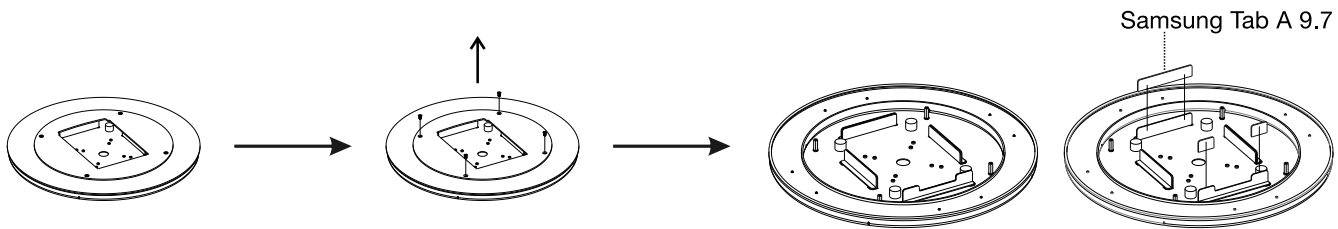

# ASSEMBLY INSTRUCTIONS

## IPBOOTHFL - Floor Standing Photo Booth

For iPad Air/2017/2018/Pro 9.7/Samsung S2,S3 9.7 fitting foam is pre-sticked in factory.  
For Samsung Tab A 9.7 please peel off the stucked foam and change to the new foam.