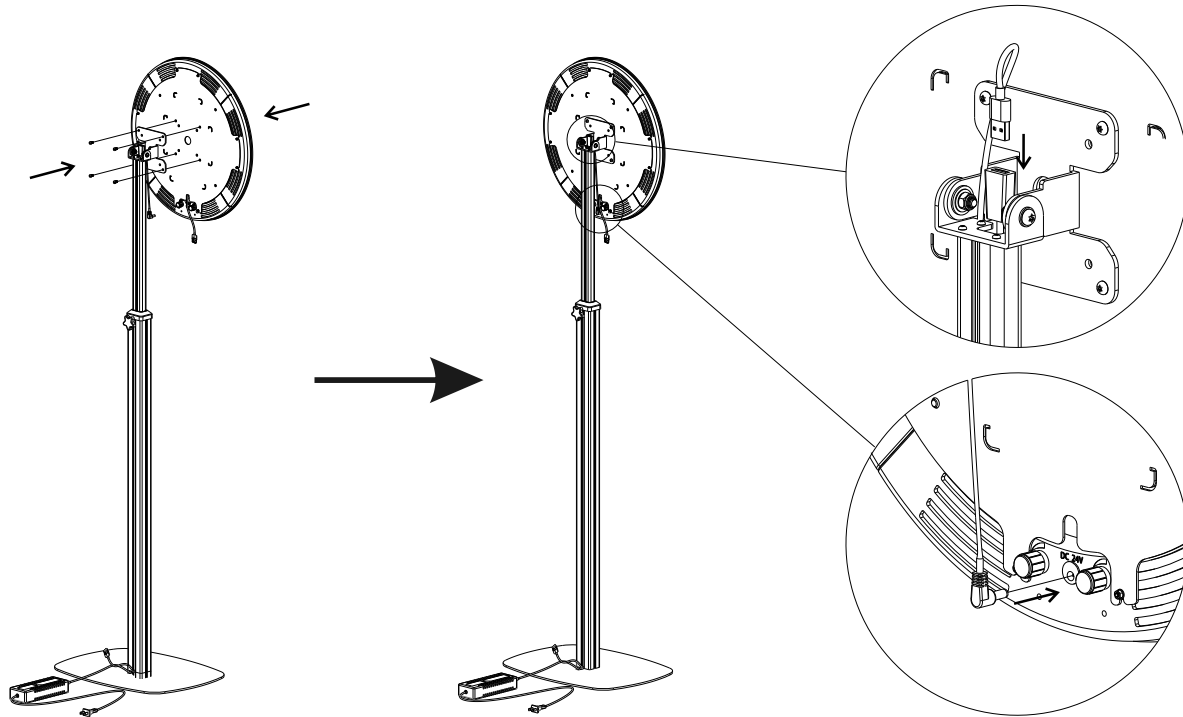

ASSEMBLY INSTRUCTIONS

IPBOOTHFL - Floor Standing Photo Booth