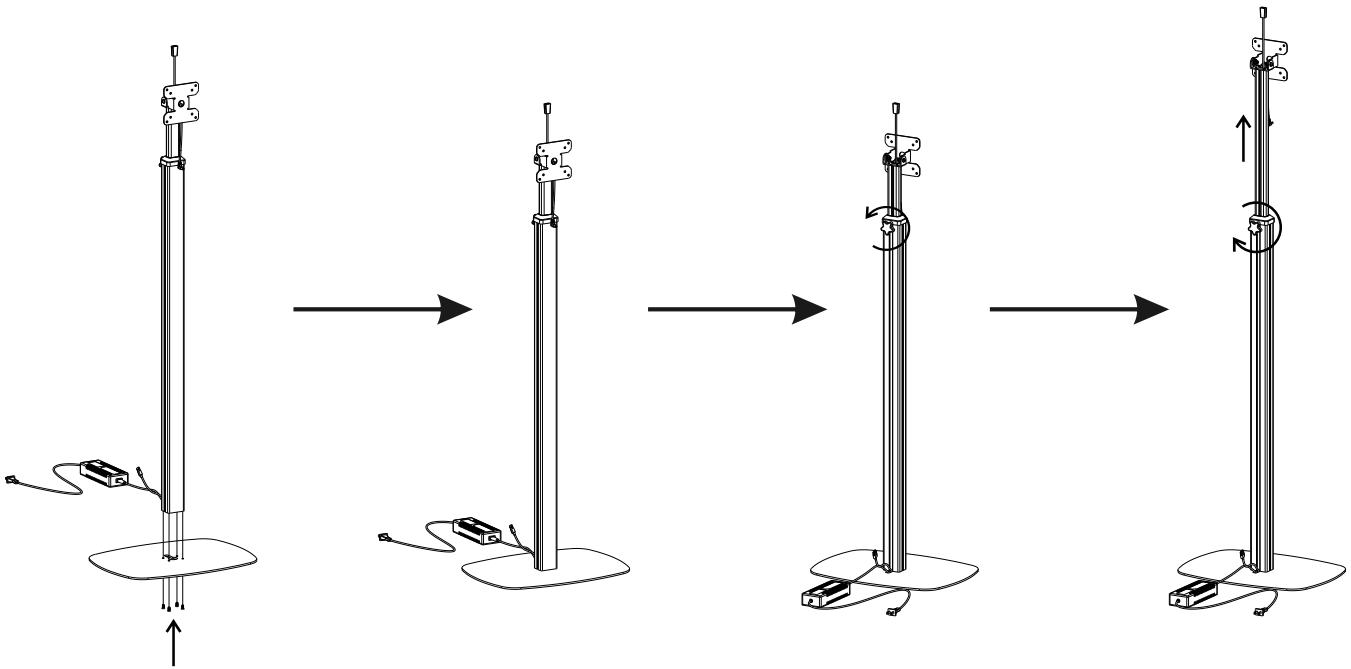

## IPBOOTHFL - Floor Standing Photo Booth

For iPad Air/2017/2018/Pro 9.7/Samsung S2,S3 9.7 fitting foam is pre-sticked in factory.  
For Samsung Tab A 9.7 please peel off the stucked foam and change to the new foam.