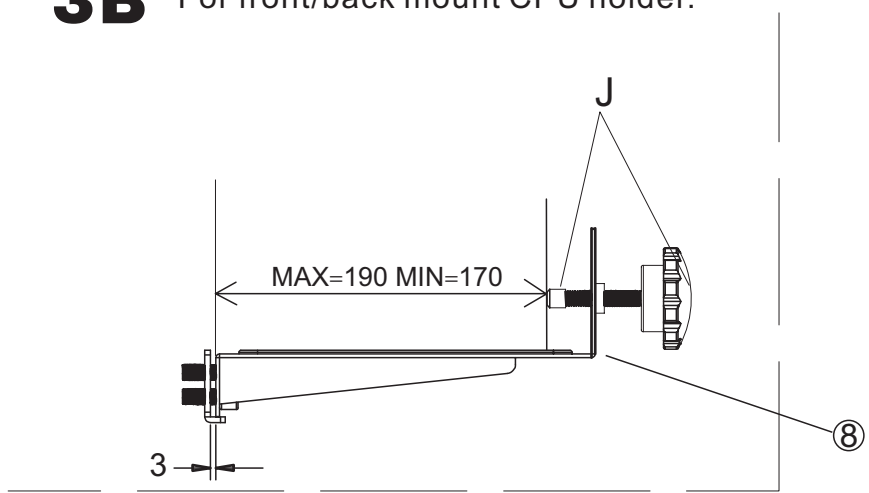

3B For front/back mount CPU holder.