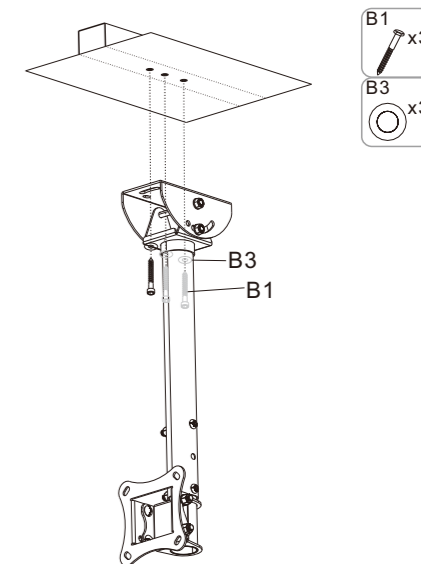

A1 M4x25mm x4	A2 M5x25mm x4	A3 M6x25mm x4
A4 M8x25mm x4	A5 x4	A6 x4
B1 x5	B2 x5	B3 x5

5x5 Allen key x1
 M8 box wrench x1
 Magnetic removable bubble level x1

Wall plate
 M8x55 screw (2PCS)
 Bracket (2PCS)
 M8 nut (6PCS)
 M8 washer (10PCS)
 TV plate
 M8x16 screw (4PCS)
 Safety bolt (2PCS)

STEP3-A

Solid concrete mounting

STEP1

STEP3-B

Wood Stud Mounting

Wood stud

STEP2

STEP4

STEP5-A

Attaching the VESA plate to the monitor

For TVs with a flat back

STEP5-B

For TVs with a curved back or obstruction

STEP6

Hang the TV onto the wall plate

CAUTION