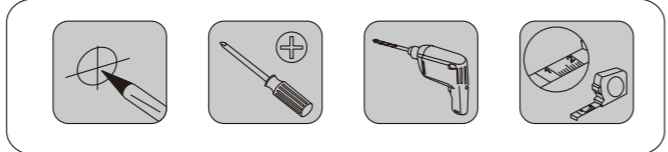

DISPLAYS2GO

Item No.:LTCEIL64

Installation guide
 Guide d'installation
 Installationsanleitung
 Guia de instalación
 Guia de Instalação
 دليل التركيب
 Guida d'installazione
 組み立ての説明
 Инструкция по установке
 安装说明

A1 M4x25mm x4	A2 M5x25mm x4	A3 M6x25mm x4
A4 M8x25mm x4	A5 x4	A6 x4
B1 x5	B2 x5	B3 x5

5x5 Allen key x1
 M8 box wrench x1
 Magnetic removable bubble level x1

Wall plate
 M8x55 screw (2PCS)
 Bracket (2PCS)
 M8 nut (6PCS)
 M8 washer (10PCS)
 TV plate
 M8x16 screw (4PCS)
 Safety bolt (2PCS)

STEP5-A

Attaching the VESA plate to the monitor

For TVs with a flat back

STEP5-B

For TVs with a curved back or obstruction

STEP6

Hang the TV onto the wall plate

CAUTION