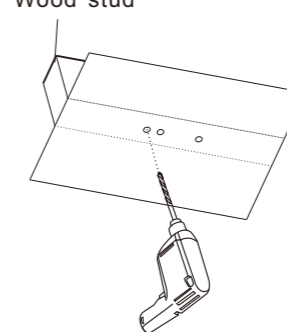

A1 M4x25mm x4	A2 M5x25mm x4	A3 M6x25mm x4
A4 M8x25mm x4	A5 x4	A6 x4
B1 x5	B2 x5	B3 x5

5x5 Allen key x1
 M8 box wrench x1
 Magnetic removable bubble level x1

Wall plate
 M8x55 screw (2PCS)
 Bracket (2PCS)
 M8 nut (6PCS)
 M8 washer (10PCS)
 TV plate
 M8x16 screw (4PCS)
 Safety bolt (2PCS)

STEP3-A

Solid concrete mounting

STEP1

STEP3-B

Wood Stud Mounting

Wood stud

STEP2

STEP4

STEP5-A

Attaching the VESA plate to the monitor

For TVs with a flat back

STEP5-B

For TVs with a curved back or obstruction

STEP6

Hang the TV onto the wall plate

CAUTION