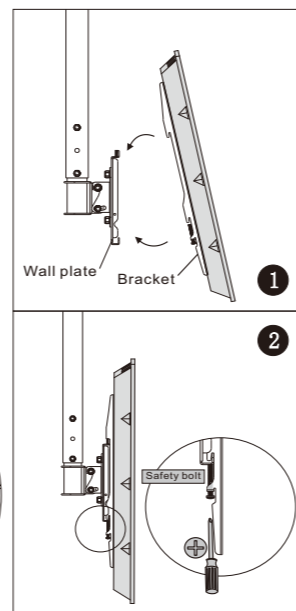

A1 M4x25mm x4	A2 M5x25mm x4	A3 M6x25mm x4
A4 M8x25mm x4	A5 x4	A6 x4
B1 x5	B2 x5	B3 x5

5x5 Allen key x1
 M8 box wrench x1
 Magnetic removable bubble level x1

Wall plate
 M8x55 screw (2PCS)
 Bracket (2PCS)
 M8 nut (6PCS)
 M8 washer (10PCS)
 TV plate
 M8x16 screw (4PCS)
 Safety bolt (2PCS)

STEP3-A

Solid concrete mounting

STEP1

STEP3-B

Wood Stud Mounting

Wood stud

STEP2

STEP4

STEP5-A

Attaching the VESA plate to the monitor

For TVs with a flat back

STEP5-B

For TVs with a curved back or obstruction

STEP6

Hang the TV onto the wall plate

CAUTION

This product contains small items that could be a choking hazard if swallowed. Keep these items away from young children.

- Make Sure these instructions are read and completely understood before attempting installation. If you are unsure of any part of this installation, please contact a professional installer for assistance.
- The wall or mounting surface must be capable of supporting the combined weight of the mount and the display, otherwise the structure must be reinforced.
- Safety gear and proper tools must be used. A minimum of two people are required for this installation. Failure to use safety gear can result in property damage, serious injury or death.
- please check joint parts every two months, making sure the screws are loosened or not.