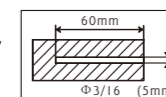

STEP3-B

Wood Stud Mounting

Wood stud