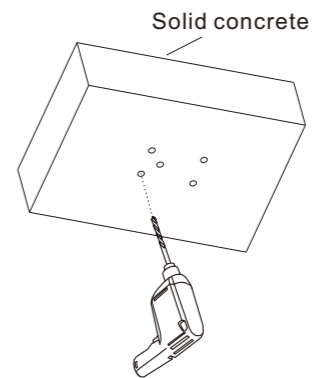

A1 M4x25mm x4	A2 M5x25mm x4	A3 M6x25mm x4
A4 M8x25mm x4	A5 x4	A6 x4
B1 x5	B2 x5	B3 x5

5x5 Allen key x1
 M8 box wrench x1
 Magnetic removable bubble level x1

Wall plate
 M8x55 screw (2PCS)
 Bracket (2PCS)
 M8 nut (6PCS)
 M8 washer (10PCS)
 TV plate
 M8x16 screw (4PCS)
 Safety bolt (2PCS)

STEP3-A

Solid concrete mounting

STEP1

STEP3-B

Wood Stud Mounting

Wood stud

STEP2

STEP4

STEP5-A

Attaching the VESA plate to the monitor

For TVs with a flat back

STEP5-B

For TVs with a curved back or obstruction

STEP6

Hang the TV onto the wall plate

CAUTION