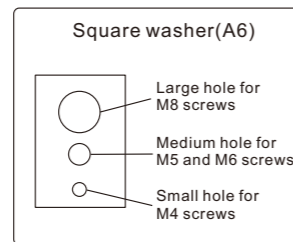

A1 M4x25mm x4	A2 M5x25mm x4	A3 M6x25mm x4
A4 M8x25mm x4	A5 x4	A6 x4
B1 x5	B2 x5	B3 x5

5x5 Allen key x1
 M8 box wrench x1
 Magnetic removable bubble level x1

Wall plate
 M8x55 screw (2PCS)
 Bracket (2PCS)
 M8 nut (6PCS)
 M8 washer (10PCS)
 TV plate
 M8x16 screw (4PCS)
 Safety bolt (2PCS)

STEP5-A

Attaching the VESA plate to the monitor

For TVs with a flat back

STEP5-B

For TVs with a curved back or obstruction

STEP6

Hang the TV onto the wall plate

CAUTION