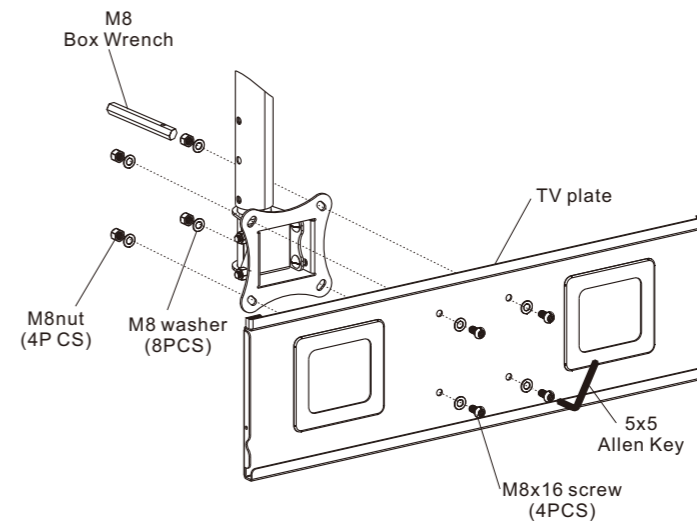

A1 M4x25mm x4	A2 M5x25mm x4	A3 M6x25mm x4
A4 M8x25mm x4	A5 x4	A6 x4
B1 x5	B2 x5	B3 x5

5x5 Allen key x1
 M8 box wrench x1
 Magnetic removable bubble level x1

Wall plate
 M8x55 screw (2PCS)
 Bracket (2PCS)
 M8 nut (6PCS)
 M8 washer (10PCS)
 TV plate
 M8x16 screw (4PCS)
 Safety bolt (2PCS)

STEP3-A

Solid concrete mounting

STEP1

STEP3-B

Wood Stud Mounting

Wood stud

STEP2

STEP4

STEP5-A

Attaching the VESA plate to the monitor

For TVs with a flat back

STEP5-B

For TVs with a curved back or obstruction

STEP6

Hang the TV onto the wall plate

CAUTION