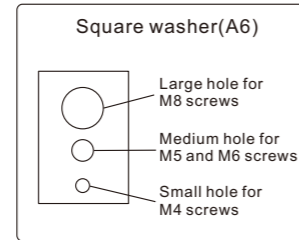

A1 M4x25mm x4	A2 M5x25mm x4	A3 M6x25mm x4
A4 M8x25mm x4	A5 x4	A6 x4
B1 x5	B2 x5	B3 x5

5x5 Allen key x1
 M8 box wrench x1
 Magnetic removable bubble level x1

Wall plate
 M8x55 screw (2PCS)
 Bracket (2PCS)
 M8 nut (6PCS)
 M8 washer (10PCS)
 TV plate
 M8x16 screw (4PCS)
 Safety bolt (2PCS)

STEP3-A

Solid concrete mounting

STEP1

STEP3-B

Wood Stud Mounting

Wood stud

STEP2

STEP4

STEP5-A

Attaching the VESA plate to the monitor

For TVs with a flat back

STEP5-B

For TVs with a curved back or obstruction

STEP6

Hang the TV onto the wall plate

CAUTION