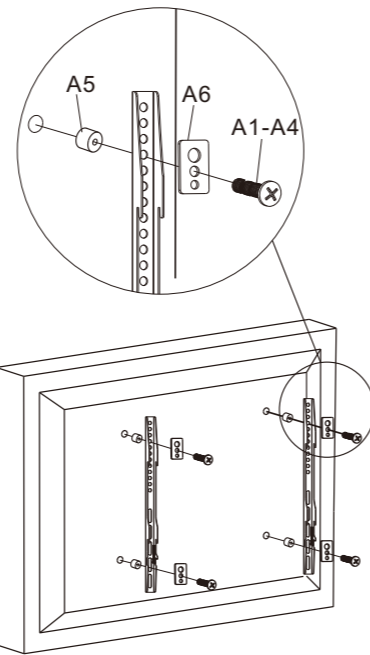

A1 M4x25mm x4	A2 M5x25mm x4	A3 M6x25mm x4
A4 M8x25mm x4	A5 x4	A6 x4
B1 x5	B2 x5	B3 x5

5x5 Allen key x1
 M8 box wrench x1
 Magnetic removable bubble level x1

Wall plate
 M8x55 screw (2PCS)
 Bracket (2PCS)
 M8 nut (6PCS)
 M8 washer (10PCS)
 TV plate
 M8x16 screw (4PCS)
 Safety bolt (2PCS)

STEP3-A

Solid concrete mounting

STEP1

STEP3-B

Wood Stud Mounting

Wood stud

STEP2

STEP4

STEP5-A

Attaching the VESA plate to the monitor

For TVs with a flat back

STEP5-B

For TVs with a curved back or obstruction

STEP6

Hang the TV onto the wall plate

CAUTION