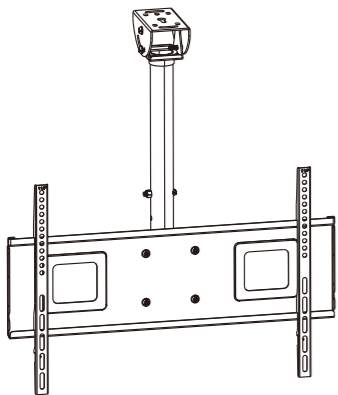

DISPLAYS2GO

Item No.:LTCEIL64

Installation guide
 Guide d'installation
 Installationsanleitung
 Guia de instalación
 Guia de Instalação
 دليل التركيب
 Guida d'installazione
 組み立ての説明
 Инструкция по установке
 安装说明

A1 M4x25mm x4	A2 M5x25mm x4	A3 M6x25mm x4
A4 M8x25mm x4	A5 x4	A6 x4
B1 x5	B2 x5	B3 x5

5x5 Allen key x1
 M8 box wrench x1
 Magnetic removable bubble level x1

Wall plate
 M8x55 screw (2PCS)
 Bracket (2PCS)
 M8 nut (6PCS)
 M8 washer (10PCS)
 TV plate
 M8x16 screw (4PCS)
 Safety bolt (2PCS)

STEP3-A

Solid concrete mounting

STEP1

STEP3-B

Wood Stud Mounting

Wood stud

STEP2

STEP4

STEP5-A

Attaching the VESA plate to the monitor

For TVs with a flat back

STEP5-B

For TVs with a curved back or obstruction

STEP6

Hang the TV onto the wall plate

CAUTION