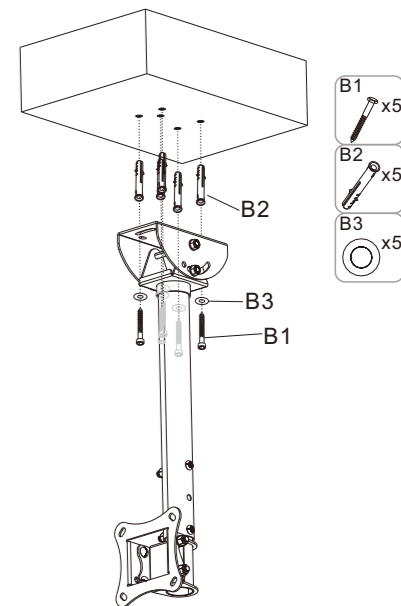

A1 M4x25mm x4	A2 M5x25mm x4	A3 M6x25mm x4
A4 M8x25mm x4	A5 x4	A6 x4
B1 x5	B2 x5	B3 x5

5x5 Allen key x1
 M8 box wrench x1
 Magnetic removable bubble level x1

Wall plate
 M8x55 screw (2PCS)
 Bracket (2PCS)
 M8 nut (6PCS)
 M8 washer (10PCS)
 TV plate
 M8x16 screw (4PCS)
 Safety bolt (2PCS)

STEP3-A

Solid concrete mounting

STEP1

STEP3-B

Wood Stud Mounting

Wood stud

STEP2

STEP4

STEP5-A

Attaching the VESA plate to the monitor

For TVs with a flat back

STEP5-B

For TVs with a curved back or obstruction

STEP6

Hang the TV onto the wall plate

CAUTION