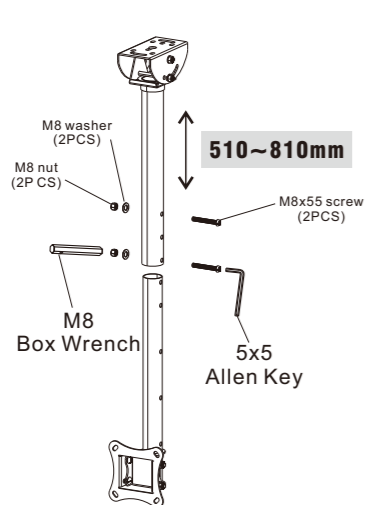

A1 M4x25mm x4	A2 M5x25mm x4	A3 M6x25mm x4
A4 M8x25mm x4	A5 x4	A6 x4
B1 x5	B2 x5	B3 x5

5x5 Allen key x1
 M8 box wrench x1
 Magnetic removable bubble level x1

Wall plate
 M8x55 screw (2PCS)
 Bracket (2PCS)
 M8 nut (6PCS)
 M8 washer (10PCS)
 TV plate
 M8x16 screw (4PCS)
 Safety bolt (2PCS)

STEP3-A

Solid concrete mounting

STEP1

STEP3-B

Wood Stud Mounting

Wood stud

STEP2

STEP4

STEP5-A

Attaching the VESA plate to the monitor

For TVs with a flat back

STEP5-B

For TVs with a curved back or obstruction

STEP6

Hang the TV onto the wall plate

CAUTION