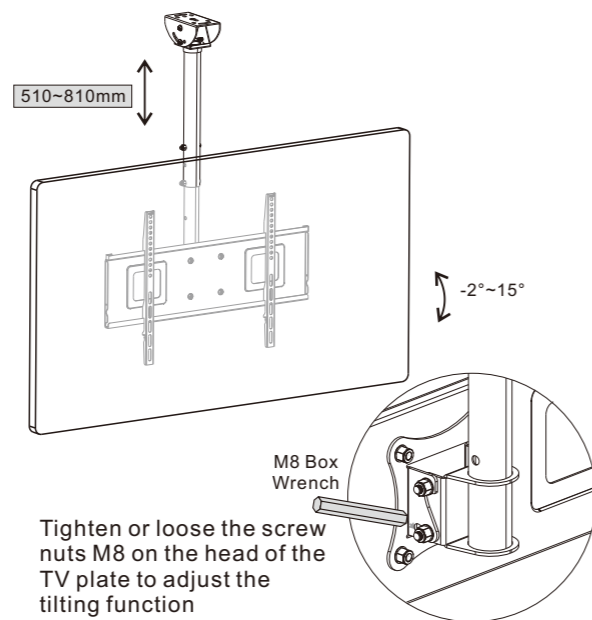

A1 M4x25mm x4	A2 M5x25mm x4	A3 M6x25mm x4
A4 M8x25mm x4	A5 x4	A6 x4
B1 x5	B2 x5	B3 x5

5x5 Allen key x1
 M8 box wrench x1
 Magnetic removable bubble level x1

Wall plate
 M8x55 screw (2PCS)
 Bracket (2PCS)
 M8 nut (6PCS)
 M8 washer (10PCS)
 TV plate
 M8x16 screw (4PCS)
 Safety bolt (2PCS)

STEP5-A

Attaching the VESA plate to the monitor

For TVs with a flat back

STEP5-B

For TVs with a curved back or obstruction

STEP6

Hang the TV onto the wall plate

CAUTION

This product contains small items that could be a choking hazard if swallowed. Keep these items away from young children.

- Make Sure these instructions are read and completely understood before attempting installation. If you are unsure of any part of this installation, please contact a professional installer for assistance.
- The wall or mounting surface must be capable of supporting the combined weight of the mount and the display, otherwise the structure must be reinforced.
- Safety gear and proper tools must be used. A minimum of two people are required for this installation. Failure to use safety gear can result in property damage, serious injury or death.
- please check joint parts every two months, making sure the screws are loosened or not.