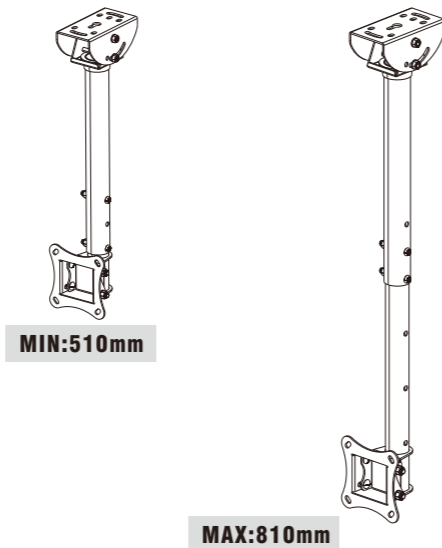

A1 M4x25mm x4	A2 M5x25mm x4	A3 M6x25mm x4
A4 M8x25mm x4	A5 x4	A6 x4
B1 x5	B2 x5	B3 x5

5x5 Allen key x1
 M8 box wrench x1
 Magnetic removable bubble level x1

Wall plate
 M8x55 screw (2PCS)
 Bracket (2PCS)
 M8 nut (6PCS)
 M8 washer (10PCS)
 TV plate
 M8x16 screw (4PCS)
 Safety bolt (2PCS)

STEP3-A

Solid concrete mounting

STEP1

STEP3-B

Wood Stud Mounting

Wood stud

STEP2

STEP4

STEP5-A

Attaching the VESA plate to the monitor

For TVs with a flat back

STEP5-B

For TVs with a curved back or obstruction

STEP6

Hang the TV onto the wall plate

CAUTION