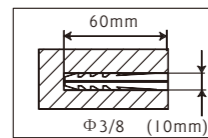

STEP3-A

Solid concrete mounting