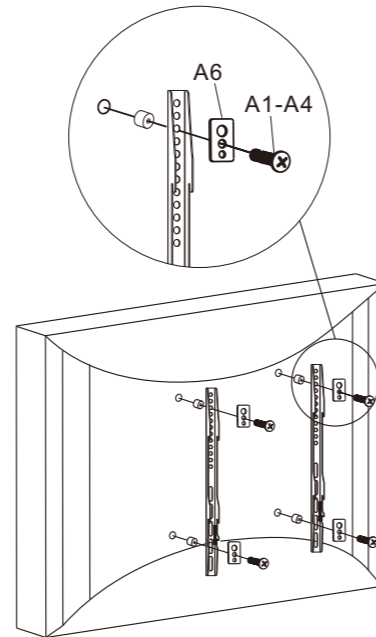

A1 M4x25mm x4	A2 M5x25mm x4	A3 M6x25mm x4
A4 M8x25mm x4	A5 x4	A6 x4
B1 x5	B2 x5	B3 x5

5x5 Allen key x1
 M8 box wrench x1
 Magnetic removable bubble level x1

Wall plate
 M8x55 screw (2PCS)
 Bracket (2PCS)
 M8 nut (6PCS)
 M8 washer (10PCS)
 TV plate
 M8x16 screw (4PCS)
 Safety bolt (2PCS)

STEP3-A

Solid concrete mounting

STEP1

STEP3-B

Wood Stud Mounting

Wood stud

STEP2

STEP4

STEP5-A

Attaching the VESA plate to the monitor

For TVs with a flat back

STEP5-B

For TVs with a curved back or obstruction

STEP6

Hang the TV onto the wall plate

CAUTION

This product contains small items that could be a choking hazard if swallowed. Keep these items away from young children.

- Make Sure these instructions are read and completely understood before attempting installation. If you are unsure of any part of this installation, please contact a professional installer for assistance.
- The wall or mounting surface must be capable of supporting the combined weight of the mount and the display, otherwise the structure must be reinforced.
- Safety gear and proper tools must be used. A minimum of two people are required for this installation. Failure to use safety gear can result in property damage, serious injury or death.
- please check joint parts every two months, making sure the screws are loosened or not.