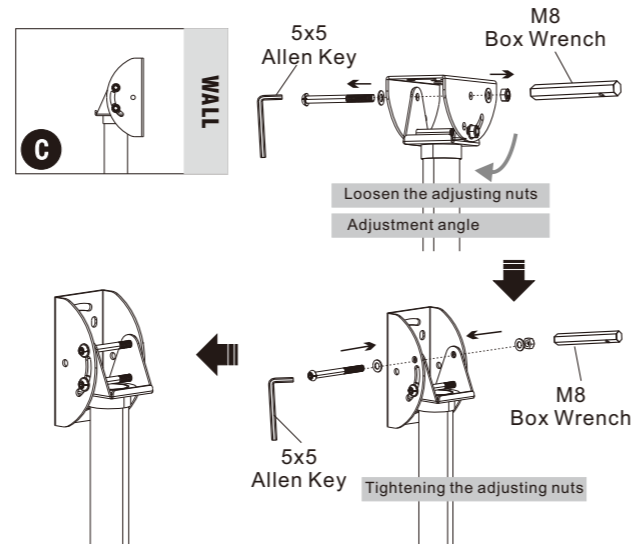

A1 M4x25mm x4	A2 M5x25mm x4	A3 M6x25mm x4
A4 M8x25mm x4	A5 x4	A6 x4
B1 x5	B2 x5	B3 x5

5x5 Allen key x1
 M8 box wrench x1
 Magnetic removable bubble level x1

Wall plate
 M8x55 screw (2PCS)
 Bracket (2PCS)
 M8 nut (6PCS)
 M8 washer (10PCS)
 TV plate
 M8x16 screw (4PCS)
 Safety bolt (2PCS)

STEP3-A

Solid concrete mounting

STEP1

STEP3-B

Wood Stud Mounting

Wood stud

STEP2

STEP4

STEP5-A

Attaching the VESA plate to the monitor

For TVs with a flat back

STEP5-B

For TVs with a curved back or obstruction

STEP6

Hang the TV onto the wall plate

CAUTION

This product contains small items that could be a choking hazard if swallowed. Keep these items away from young children.

- Make Sure these instructions are read and completely understood before attempting installation. If you are unsure of any part of this installation, please contact a professional installer for assistance.
- The wall or mounting surface must be capable of supporting the combined weight of the mount and the display, otherwise the structure must be reinforced.
- Safety gear and proper tools must be used. A minimum of two people are required for this installation. Failure to use safety gear can result in property damage, serious injury or death.
- please check joint parts every two months, making sure the screws are loosened or not.