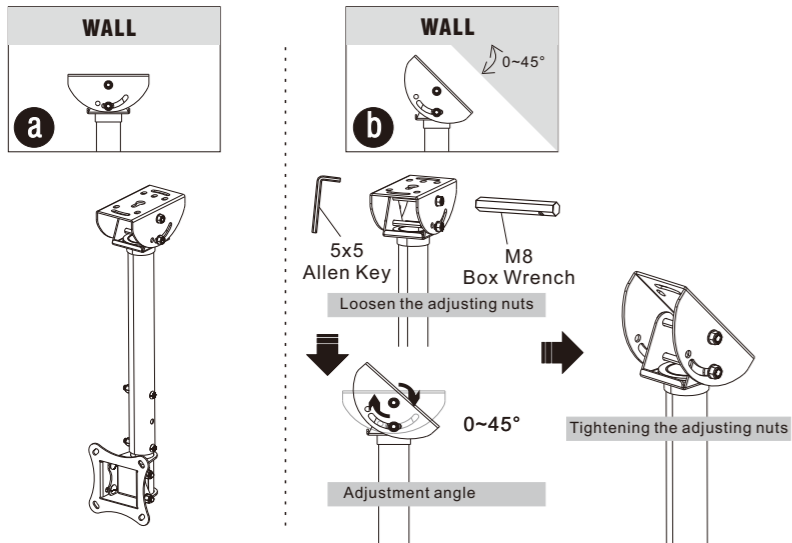

A1 M4x25mm x4	A2 M5x25mm x4	A3 M6x25mm x4
A4 M8x25mm x4	A5 x4	A6 x4
B1 x5	B2 x5	B3 x5

5x5 Allen key x1
 M8 box wrench x1
 Magnetic removable bubble level x1

Wall plate
 M8x55 screw (2PCS)
 Bracket (2PCS)
 M8 nut (6PCS)
 M8 washer (10PCS)
 TV plate
 M8x16 screw (4PCS)
 Safety bolt (2PCS)

STEP3-A

Solid concrete mounting

STEP1

STEP3-B

Wood Stud Mounting

Wood stud

STEP2

STEP4

STEP5-A

Attaching the VESA plate to the monitor

For TVs with a flat back

STEP5-B

For TVs with a curved back or obstruction

STEP6

Hang the TV onto the wall plate

CAUTION

This product contains small items that could be a choking hazard if swallowed. Keep these items away from young children.

- Make Sure these instructions are read and completely understood before attempting installation. If you are unsure of any part of this installation, please contact a professional installer for assistance.
- The wall or mounting surface must be capable of supporting the combined weight of the mount and the display, otherwise the structure must be reinforced.
- Safety gear and proper tools must be used. A minimum of two people are required for this installation. Failure to use safety gear can result in property damage, serious injury or death.
- please check joint parts every two months, making sure the screws are loosened or not.