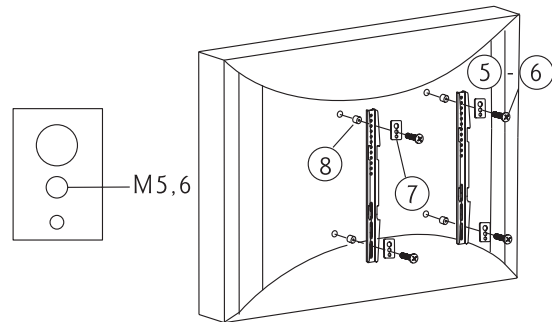

1

2

3

4

5

6-1

6-2

7

8

Item No.:LTTVS325SV

- TV Size Range: 32" to 50"
- Standard Weight Capacity: 45 kgs /99lbs