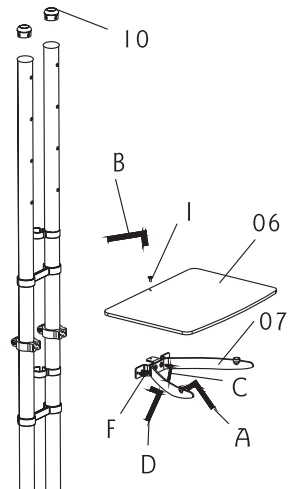

1

2

3

4

5

6-1

6-2

7

8

Item No.:LTTVS325SV

- TV Size Range: 32" to 50"
- Standard Weight Capacity: 45 kgs /99lbs

01		4	06		1	A		2.5X2.5mm	1
02		2	07		1	B		3X3mm	1
03		1	08		1	C		4X4mm	1
04		1	09		2	D		5X5mm	1
05		1	10		2	E		6X6mm	1
F		4	K		24	③		M5X16mm	4
G		4	L		2	④		M6X16mm	4
H		8	M		4	⑤		M5X36mm	4
I		1	①		4	⑥		M6X36mm	4
J		18	②		4	⑦			4
⑧		4							