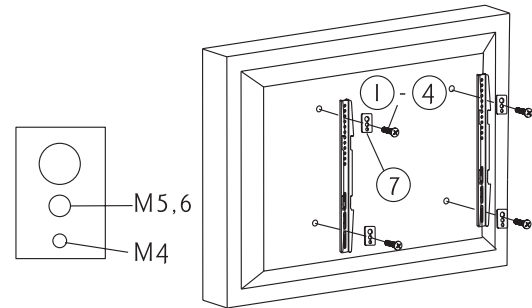

1

2

3

4

5

6-1

6-2

7

8

Item No.:LTTVS325SV

- TV Size Range: 32" to 50"
- Standard Weight Capacity: 45 kgs /99lbs