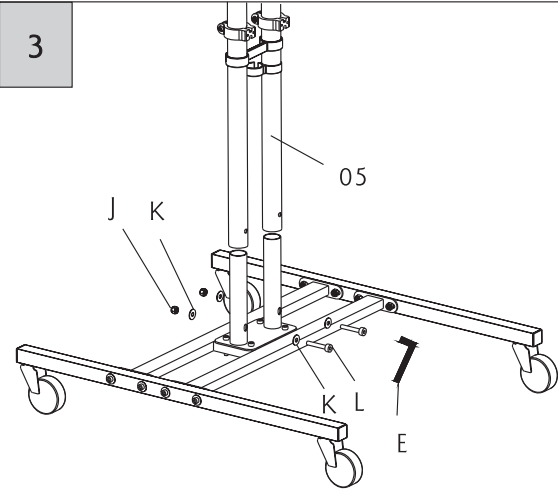

1

2

3

4

5

6-1

6-2

7

8

Item No.:LTTVS325SV

- TV Size Range: 32" to 50"
- Standard Weight Capacity: 45 kgs /99lbs

01		4	06		1	A		2.5X2.5mm	1
02		2	07		1	B		3X3mm	1
03		1	08		1	C		4X4mm	1
04		1	09		2	D		5X5mm	1
05		1	10		2	E		6X6mm	1
F		4	K		24	③		M5X16mm	4
G		4	L		2	④		M6X16mm	4
H		8	M		4	⑤		M5X36mm	4
I		1	①		4	⑥		M6X36mm	4
J		18	②		4	⑦			4
⑧		4							