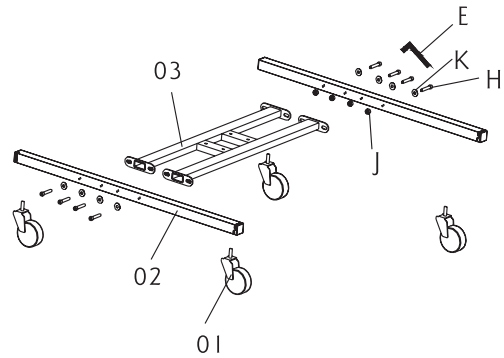

1

2

3

4

5

6-1

6-2

7

8

Item No.:LTTVS325SV

- TV Size Range: 32" to 50"
- Standard Weight Capacity: 45 kgs /99lbs

01		4	06		1	A		2.5X2.5mm	1
02		2	07		1	B		3X3mm	1
03		1	08		1	C		4X4mm	1
04		1	09		2	D		5X5mm	1
05		1	10		2	E		6X6mm	1
F		4	K		24	③		M5X16mm	4
G		4	L		2	④		M6X16mm	4
H		8	M		4	⑤		M5X36mm	4
I		1	①		4	⑥		M6X36mm	4
J		18	②		4	⑦			4
⑧		4							