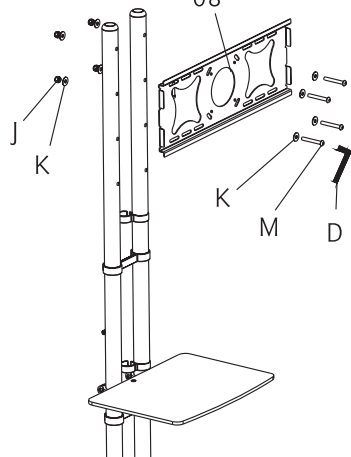

1

2

3

4

5

6-1

6-2

7

8

Item No.:LTTVS325SV

- TV Size Range: 32" to 50"
- Standard Weight Capacity: 45 kgs /99lbs

01		4	06		1	A		2.5X2.5mm	1
02		2	07		1	B		3X3mm	1
03		1	08		1	C		4X4mm	1
04		1	09		2	D		5X5mm	1
05		1	10		2	E		6X6mm	1
F		4	K		24	③		M5X16mm	4
G		4	L		2	④		M6X16mm	4
H		8	M		4	⑤		M5X36mm	4
I		1	①		4	⑥		M6X36mm	4
J		18	②		4	⑦			4
⑧		4							