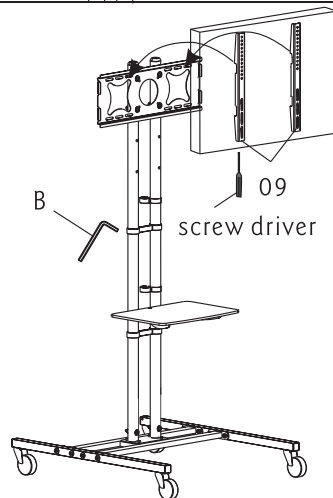

8

Item No.:LTTVS325SV

- TV Size Range: 32" to 50"
- Standard Weight Capacity: 45 kgs /99lbs

01		4	06		1	A		2.5X2.5mm	1
02		2	07		1	B		3X3mm	1
03		1	08		1	C		4X4mm	1
04		1	09		2	D		5X5mm	1
05		1	10		2	E		6X6mm	1
F		4	K		24	③		M5X16mm	4
G		4	L		2	④		M6X16mm	4
H		8	M		4	⑤		M5X36mm	4
I		1	①		4	⑥		M6X36mm	4
J		18	②		4	⑦			4
⑧		4							