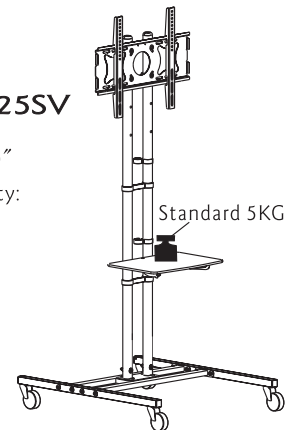

1

2

3

4

5

6-1

6-2

7

8

Item No.:LTTVS325SV

- TV Size Range: 32" to 50"
- Standard Weight Capacity: 45 kgs /99lbs

01		4	06		1	A		2.5X2.5mm	1
02		2	07		1	B		3X3mm	1
03		1	08		1	C		4X4mm	1
04		1	09		2	D		5X5mm	1
05		1	10		2	E		6X6mm	1
F		4	K		24	③		M5X16mm	4
G		4	L		2	④		M6X16mm	4
H		8	M		4	⑤		M5X36mm	4
I		1	①		4	⑥		M6X36mm	4
J		18	②		4	⑦			4
⑧		4							