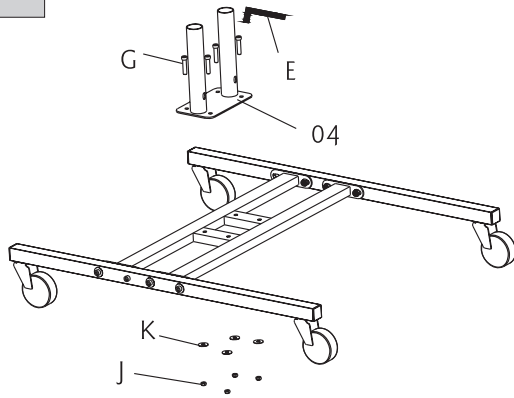

1

2

3

4

5

6-1

6-2

7

8

Item No.:LTTVS325SV

- TV Size Range: 32" to 50"
- Standard Weight Capacity: 45 kgs /99lbs