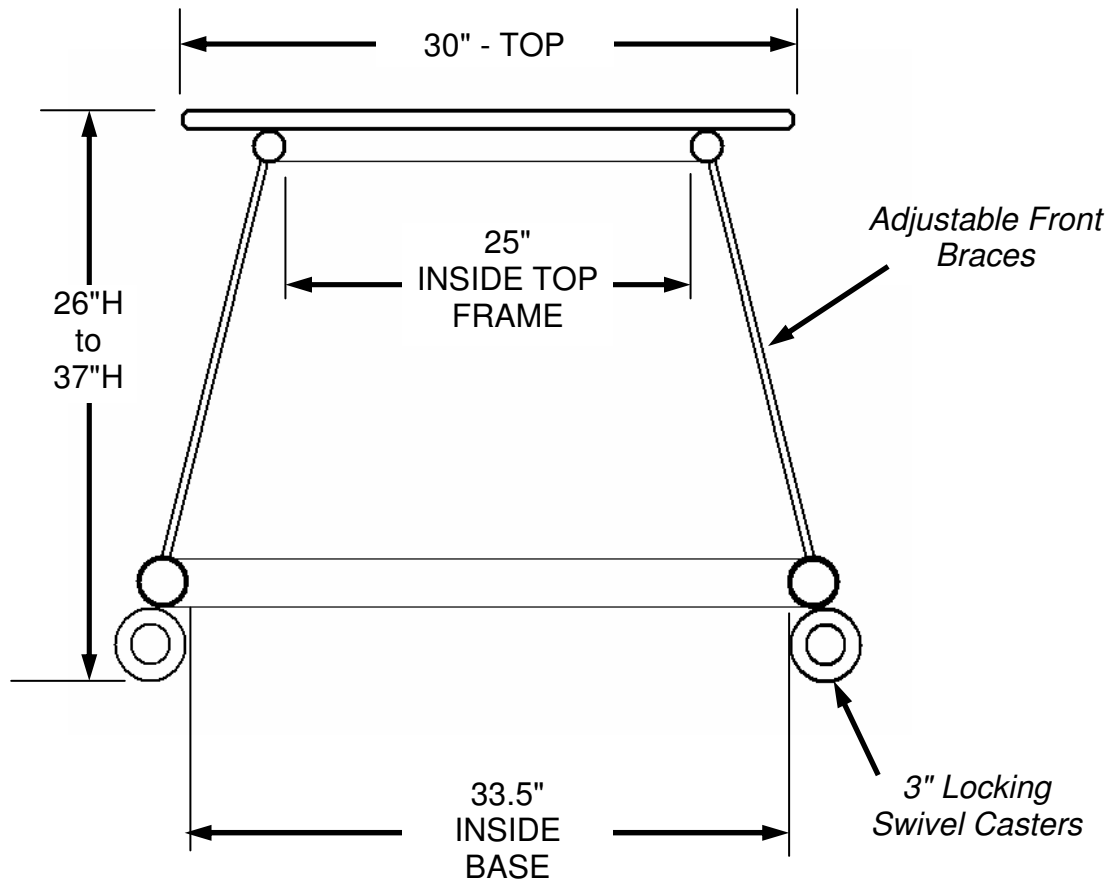

BAILEY

Model 375 Wheelchair Tilt Top Table Wheelchair Entry Access Layout

Features:

- 30"W x 36"D "English Oak" Laminated Top with Brown Tee Molded Edge
- Top Tilts to 45 degrees, maximum
- Height adjusts from 26" to 37" high
- Twin Adjustable Front Braces
- Four (4) Locking Swivel Casters
- May be used with wheelchairs and tilt tables
- Ships Fully Assembled