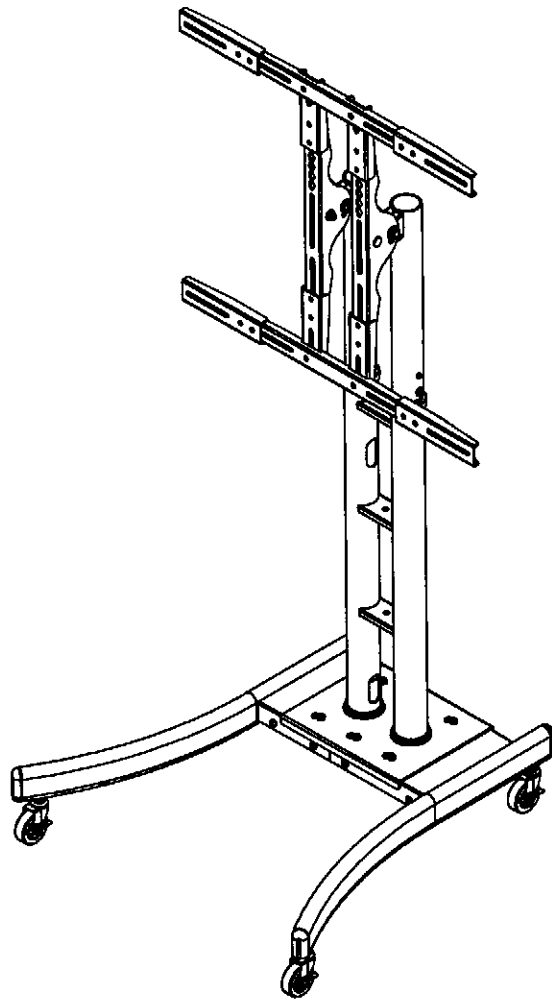

Max Load: 50 Kgs

Part List:

E. 2pcs

D. 1 pc/each

A. 1pc

F. M8x12pcs

H. M8x6pcs

I. M8x4pcs

PARTS LIST

Part	Description	Quantity		Description	Quantity
A	Door	1	E	Top	1
B	Back	1	F	Bottom	1
C	Side Plate	2	G	Height Arm	2
D	Shelf	1	H	Shelf Bracket	2

HARDWARE CONTENTS

Part	Description	Quantity	Part	Description	Quantity
J	Screw M5X12	62	Q	Screw M8X16	4
K	Flat Washer	62	R	Screw M10X50	2
L	Spring Washer	62	S	Hex Nut M10	2
M	Shelf Clip	4	T	Hex key 6mm	1
N	Handle	1			
P	Screw #8-32X1/16	2			