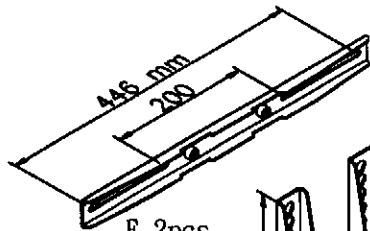

Max Load: 50 Kgs

Part List:

E. 2pcs

D. 1 pc/each

A. 1pc

F. M8x12pcs

H. M8x6pcs

I. M8x4pcs

J. M8x2pcs

K. 1pc

L. 2pcs

C. 1pc

B. 4pcs

P. 2pcs

Q. 2pcs

R. 4pcs

S. 4pcs

T. 8pcs
3/8"

U. 16pcs
M8

V. 16pcs
M8x10

M.

M4x16 8pcs

M4x25 8pcs

M5x16 8pcs

PARTS LIST

Part	Description	Quantity		Description	Quantity
A	Door	1	E	Top	1
B	Back	1	F	Bottom	1
C	Side Plate	2	G	Height Arm	2
D	Shelf	1	H	Shelf Bracket	2

HARDWARE CONTENTS

Part	Description	Quantity	Part	Description	Quantity
J	Screw M5X12	62	Q	Screw M8X16	4
K	Flat Washer	62	R	Screw M10X50	2
L	Spring Washer	62	S	Hex Nut M10	2
M	Shelf Clip	4	T	Hex key 6mm	1
N	Handle	1			
P	Screw #8-32X1/16	2			