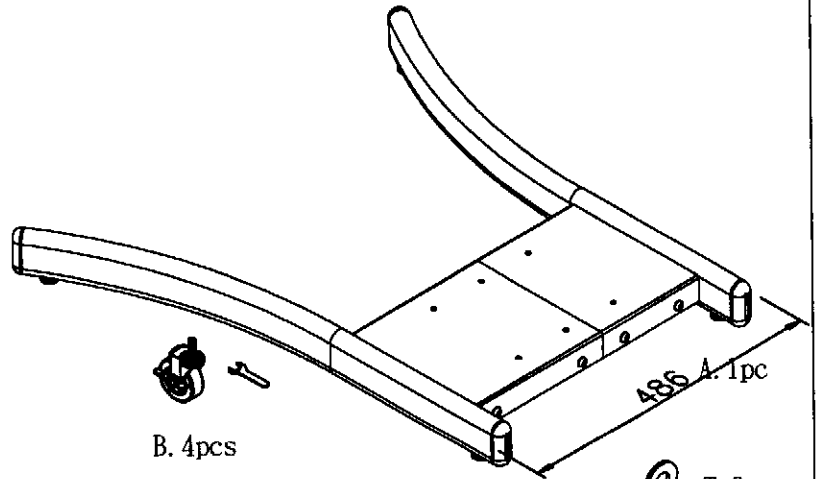

Max Load: 50 Kgs

Part List:

E. 2pcs

D. 1 pc/each

A. 1pc

F. M8x12pcs

H. M8x6pcs

I. M8x4pcs

J. M8x2pcs

K. 1pc

L. 2pcs

C. 1pc

B. 4pcs

P. 2pcs

Q. 2pcs

R. 4pcs

S. 4pcs

T. 8pcs
3/8"

U. 16pcs
M8

V. 16pcs
M8x10

M.

M4x16 8pcs

M4x25 8pcs

M5x16 8pcs

PARTS LIST

Part	Description	Quantity		Description	Quantity
A	Door	1	E	Top	1
B	Back	1	F	Bottom	1
C	Side Plate	2	G	Height Arm	2
D	Shelf	1	H	Shelf Bracket	2

HARDWARE CONTENTS

Part	Description	Quantity	Part	Description	Quantity
J	Screw M5X12	62	Q	Screw M8X16	4
K	Flat Washer	62	R	Screw M10X50	2
L	Spring Washer	62	S	Hex Nut M10	2
M	Shelf Clip	4	T	Hex key 6mm	1
N	Handle	1			
P	Screw #8-32X1/16	2			