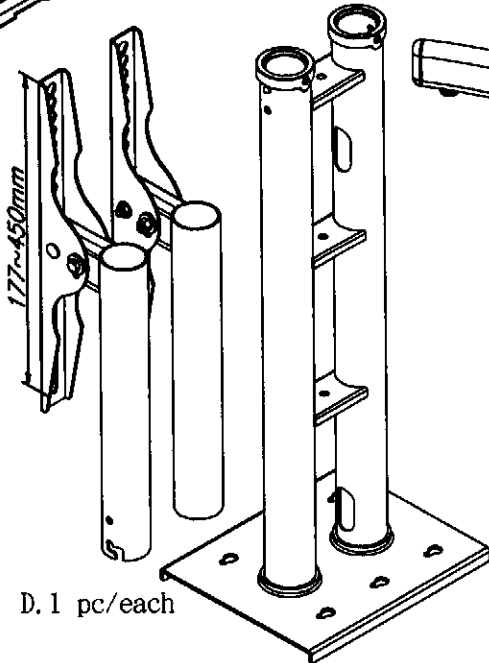

Max Load: 50 Kgs

Part List:

E. 2pcs

D. 1 pc/each

A. 1pc

F. M8x12pcs

H. M8x6pcs

I. M8x4pcs

J. M8x2pcs

K. 1pc

L. 2pcs

C. 1pc

B. 4pcs

P. 2pcs

Q. 2pcs

R. 4pcs

S. 4pcs

T. 8pcs
3/8"

U. 16pcs
M8

V. 16pcs
M8x10

M.

M4x16 8pcs

M4x25 8pcs

M5x16 8pcs

PARTS LIST

Part	Description	Quantity		Description	Quantity
A	Door	1	E	Top	1
B	Back	1	F	Bottom	1
C	Side Plate	2	G	Height Arm	2
D	Shelf	1	H	Shelf Bracket	2

HARDWARE CONTENTS

Part	Description	Quantity	Part	Description	Quantity
J	Screw M5X12	62	Q	Screw M8X16	4
K	Flat Washer	62	R	Screw M10X50	2
L	Spring Washer	62	S	Hex Nut M10	2
M	Shelf Clip	4	T	Hex key 6mm	1
N	Handle	1			
P	Screw #8-32X1/16	2			