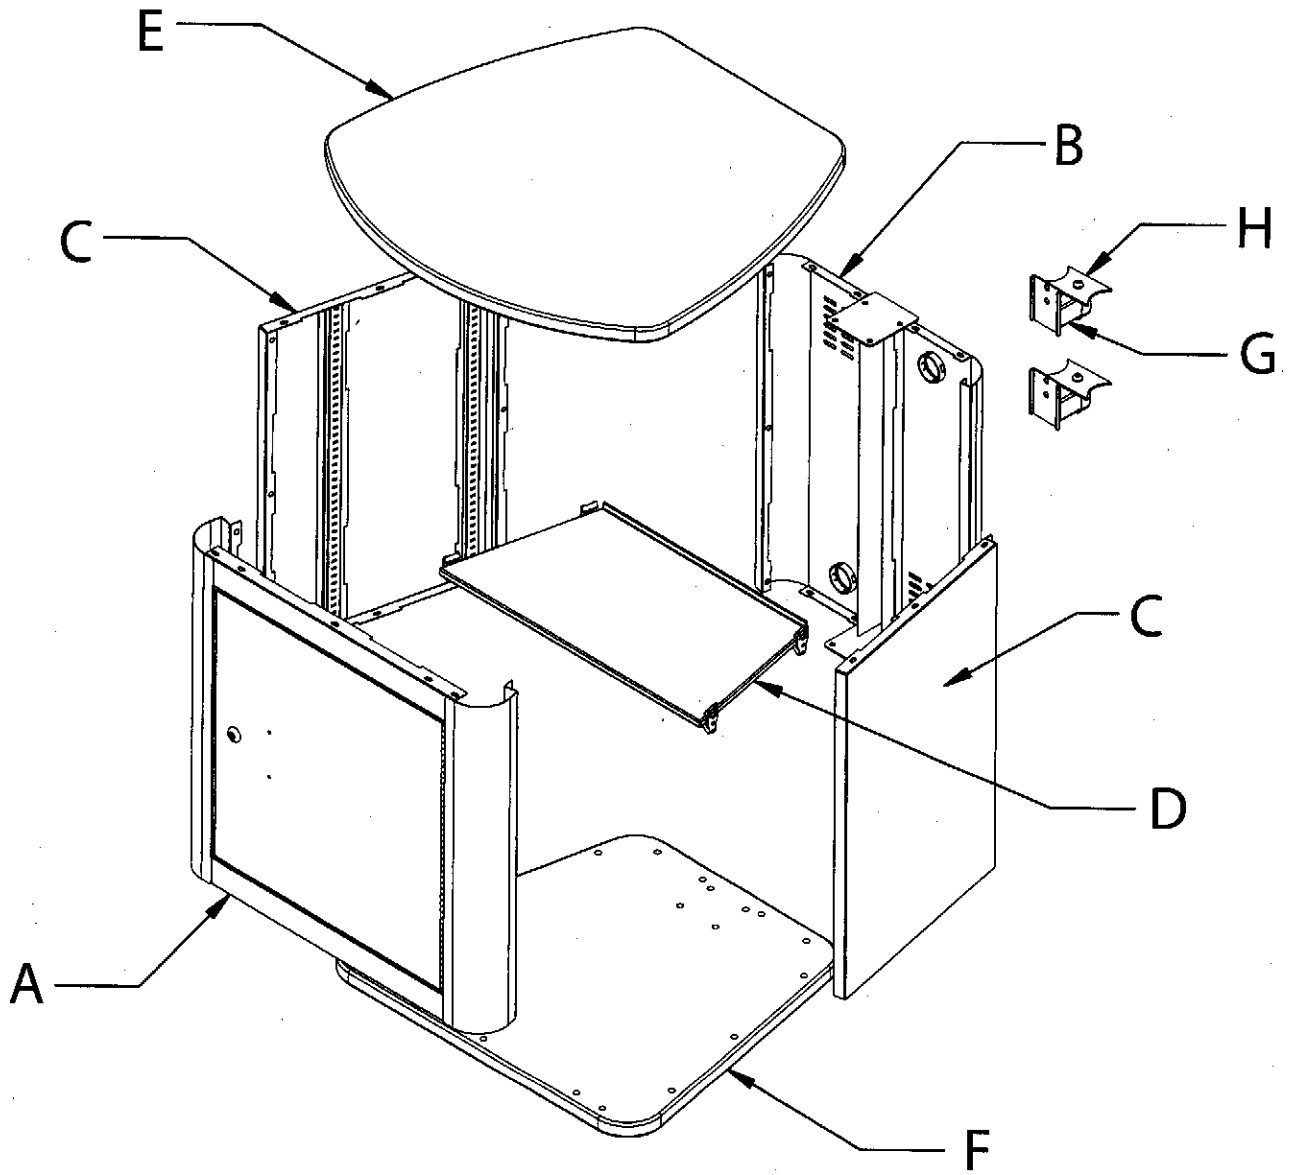

PARTS LIST

Part	Description	Quantity		Description	Quantity
A	Door	1	E	Top	1
B	Back	1	F	Bottom	1
C	Side Plate	2	G	Height Arm	2
D	Shelf	1	H	Shelf Bracket	2

HARDWARE CONTENTS

Part	Description	Quantity	Part	Description	Quantity
J	Screw M5X12	62	Q	Screw M8X16	4
K	Flat Washer	62	R	Screw M10X50	2
L	Spring Washer	62	S	Hex Nut M10	2
M	Shelf Clip	4	T	Hex key 6mm	1
N	Handle	1			
P	Screw #8-32X1/16	2			