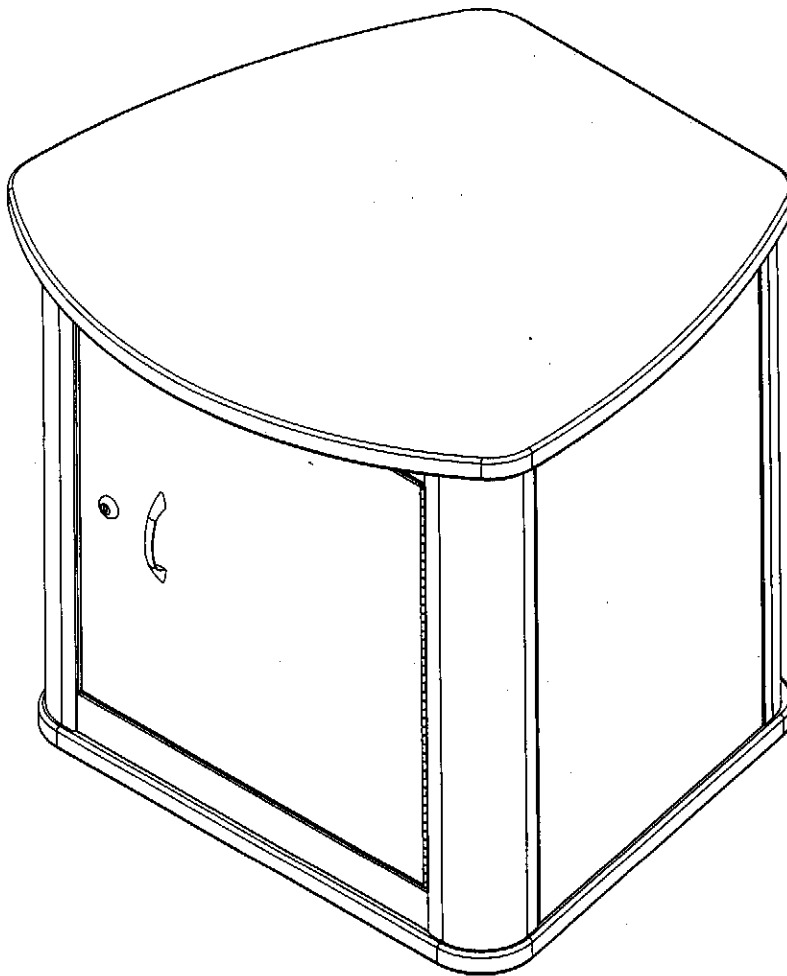

ASSEMBLY INSTRUCTIONS

AV-Modular Cabinet and TV Stand

CAUTION:

Read all instructions and safety tips before using this product

---