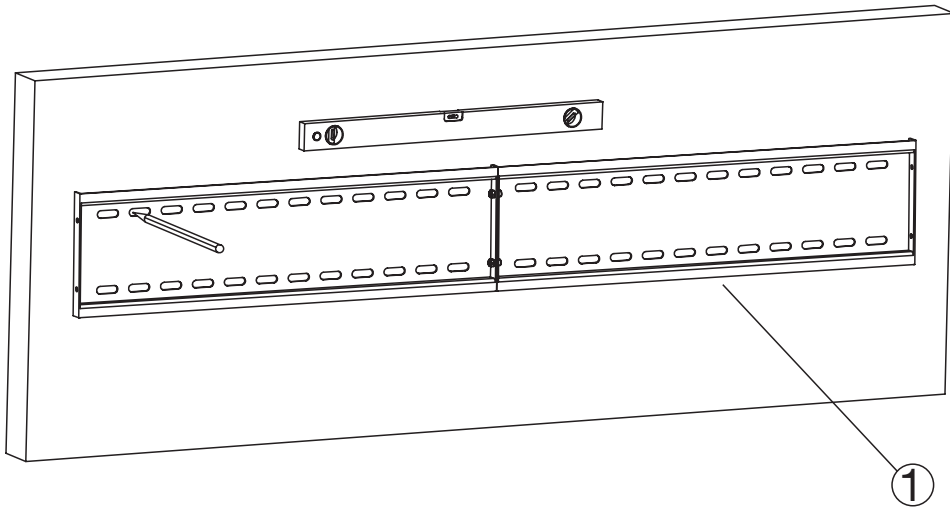

## MNBD3060S2

30-60"  
/76-152cm

Max  
80kg  
[176lbs]

MAX 800\*400 Landscape

2PCS

2PCS

2PCS

A				B				C				D
M10 8PCS	M10x70 8PCS	Ø12x60 8PCS		M8x25 8PCS	M6x25 8PCS	M5x15 8PCS	M4x15 8PCS	M8 8PCS	M6 8PCS	M5 8PCS	M4 8PCS	M8 8PCS
E				F		G						
6mm 1PCS	5mm 1PCS	4mm 1PCS	3mm 1PCS	17mm 1PCS	12mm 1PCS	M6x15 4PCS	M6 8PCS	M6 4PCS				

1

2

3

4

5

6

Tighten safety screw on each bracket to lock screen in place.

Screw Locking