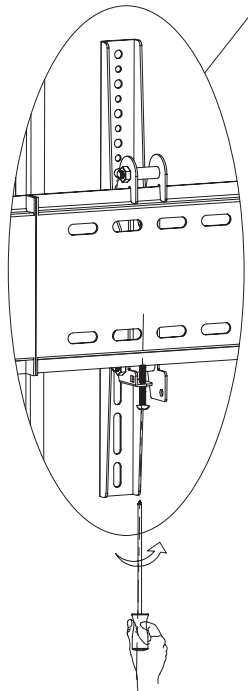

## MNBD3060S2

30-60"  
/76-152cm

Max  
80kg  
[176lbs]

MAX 800\*400 Landscape

2PCS

2PCS

2PCS

A				B				C				D
M10 8PCS	M10x70 8PCS	Ø12x60 8PCS		M8x25 8PCS	M6x25 8PCS	M5x15 8PCS	M4x15 8PCS	M8 8PCS	M6 8PCS	M5 8PCS	M4 8PCS	M8 8PCS
E				F		G						
6mm 1PCS	5mm 1PCS	4mm 1PCS	3mm 1PCS	17mm 1PCS	12mm 1PCS	M6x15 4PCS	M6 8PCS	M6 4PCS				

1

2

3

4

5

6

Tighten safety screw on each bracket to lock screen in place.

Screw Locking