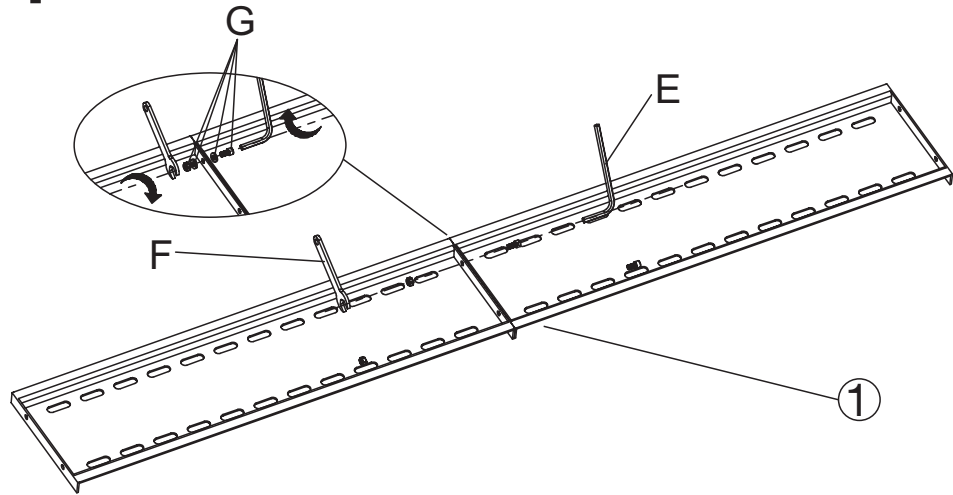

## MNBD3060S2

30-60"  
/76-152cm

Max  
80kg  
[176lbs]

MAX 800\*400 Landscape

2PCS

2PCS

2PCS

A				B				C				D
M10 8PCS	M10x70 8PCS	Ø12x60 8PCS		M8x25 8PCS	M6x25 8PCS	M5x15 8PCS	M4x15 8PCS	M8 8PCS	M6 8PCS	M5 8PCS	M4 8PCS	M8 8PCS
E				F		G						
6mm 1PCS	5mm 1PCS	4mm 1PCS	3mm 1PCS	17mm 1PCS	12mm 1PCS	M6x15 4PCS	M6 8PCS	M6 4PCS				

1

2

3

4

5

6

Tighten safety screw on each bracket to lock screen in place.

Screw Locking