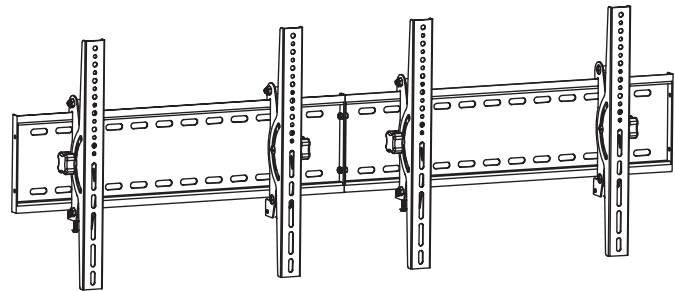

## MNBD3060S2

30-60"  
/76-152cm

Max  
80kg  
[176lbs]

MAX 800\*400 Landscape

2PCS

2PCS

2PCS

A				B				C				D
M10 8PCS	M10x70 8PCS	Ø12x60 8PCS		M8x25 8PCS	M6x25 8PCS	M5x15 8PCS	M4x15 8PCS	M8 8PCS	M6 8PCS	M5 8PCS	M4 8PCS	M8 8PCS
E				F		G						
6mm 1PCS	5mm 1PCS	4mm 1PCS	3mm 1PCS	17mm 1PCS	12mm 1PCS	M6x15 4PCS	M6 8PCS	M6 4PCS				

1

2

3

4

5

6

Tighten safety screw on each bracket to lock screen in place.

Screw Locking