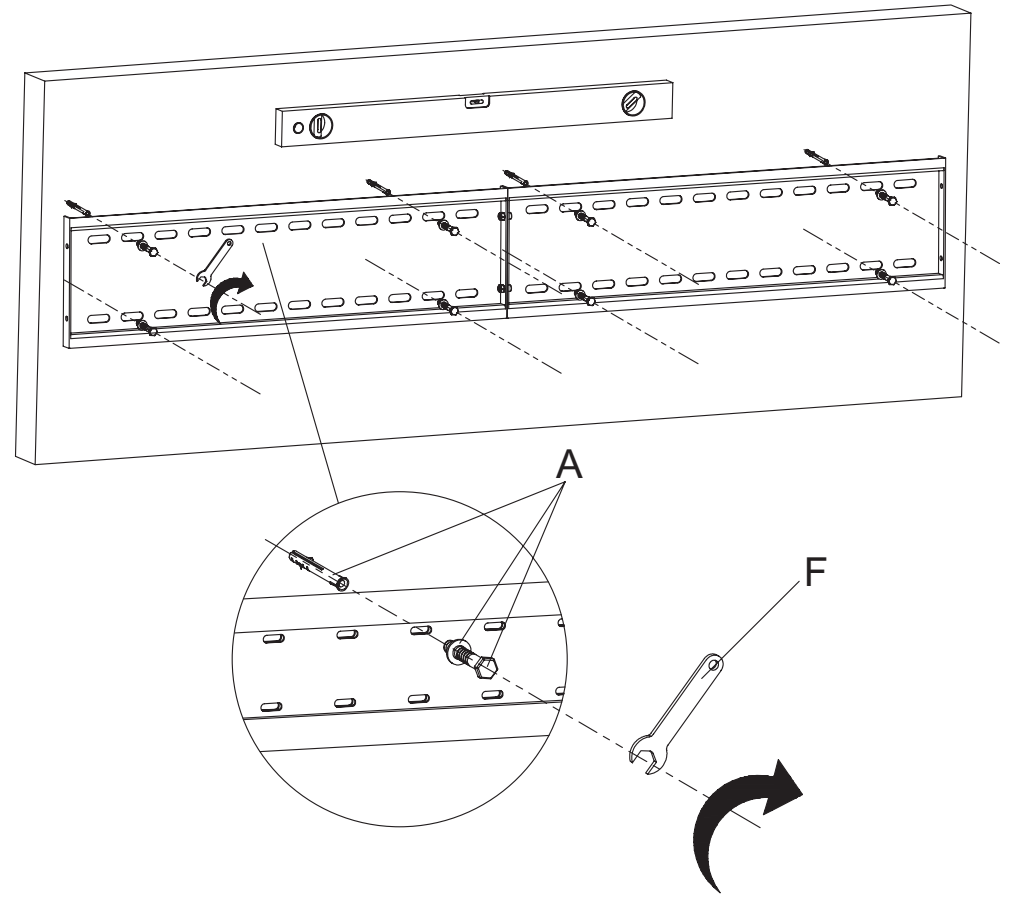

## MNBD3060S2

30-60"  
/76-152cm

Max  
80kg  
[176lbs]

MAX 800\*400 Landscape

2PCS

2PCS

2PCS

A				B				C				D
M10 8PCS	M10x70 8PCS	Ø12x60 8PCS		M8x25 8PCS	M6x25 8PCS	M5x15 8PCS	M4x15 8PCS	M8 8PCS	M6 8PCS	M5 8PCS	M4 8PCS	M8 8PCS
E				F		G						
6mm 1PCS	5mm 1PCS	4mm 1PCS	3mm 1PCS	17mm 1PCS	12mm 1PCS	M6x15 4PCS	M6 8PCS	M6 4PCS				

1

2

3

4

5

6

Tighten safety screw on each bracket to lock screen in place.

Screw Locking