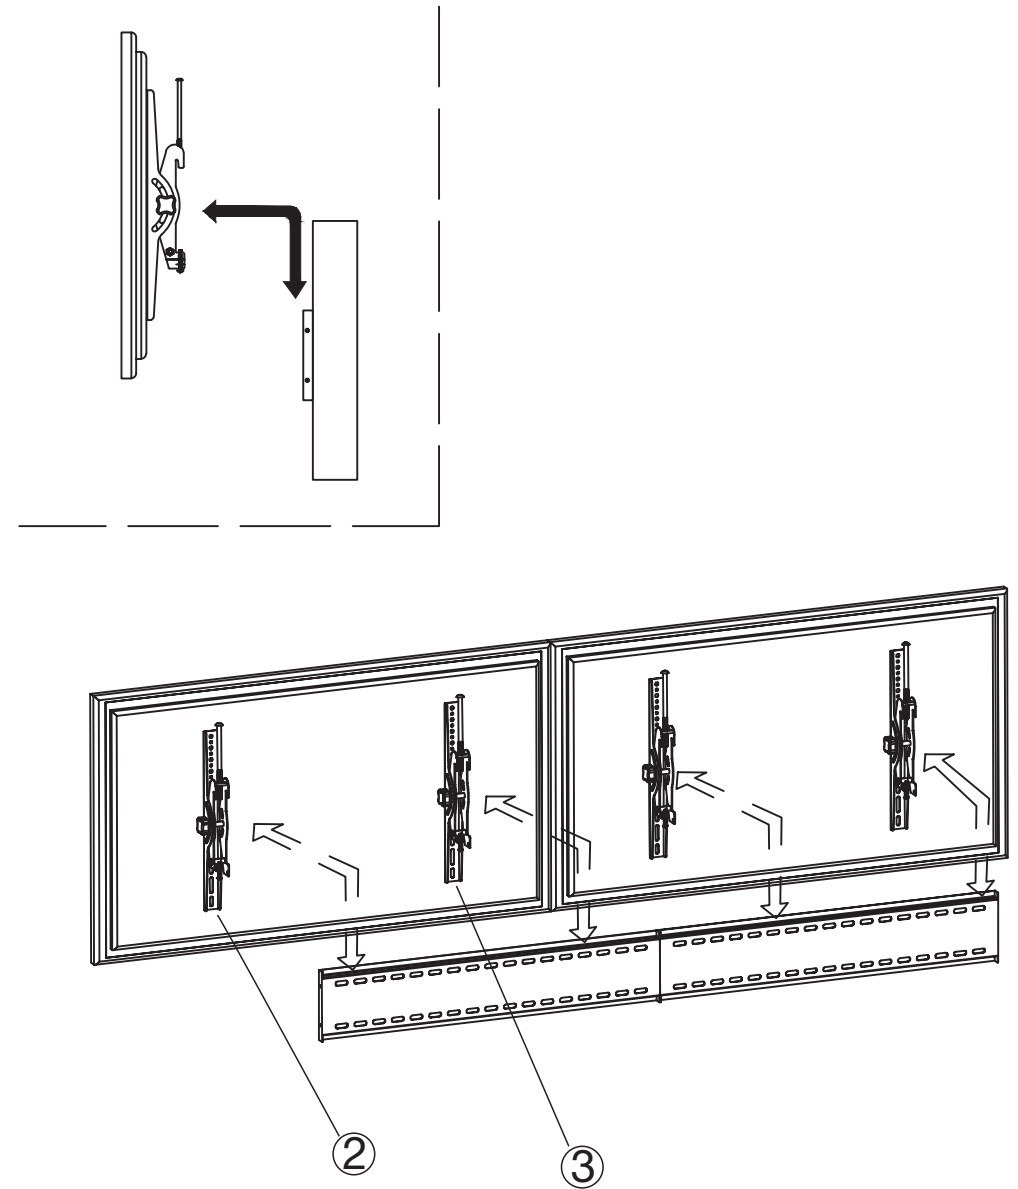

## MNBD3060S2

30-60"  
/76-152cm

Max  
80kg  
[176lbs]

MAX 800\*400 Landscape

2PCS

2PCS

2PCS

A				B				C				D
M10 8PCS	M10x70 8PCS	Ø12x60 8PCS		M8x25 8PCS	M6x25 8PCS	M5x15 8PCS	M4x15 8PCS	M8 8PCS	M6 8PCS	M5 8PCS	M4 8PCS	M8 8PCS
E				F		G						
6mm 1PCS	5mm 1PCS	4mm 1PCS	3mm 1PCS	17mm 1PCS	12mm 1PCS	M6x15 4PCS	M6 8PCS	M6 4PCS				

1

2

3

4

5

6

Tighten safety screw on each bracket to lock screen in place.

Screw Locking