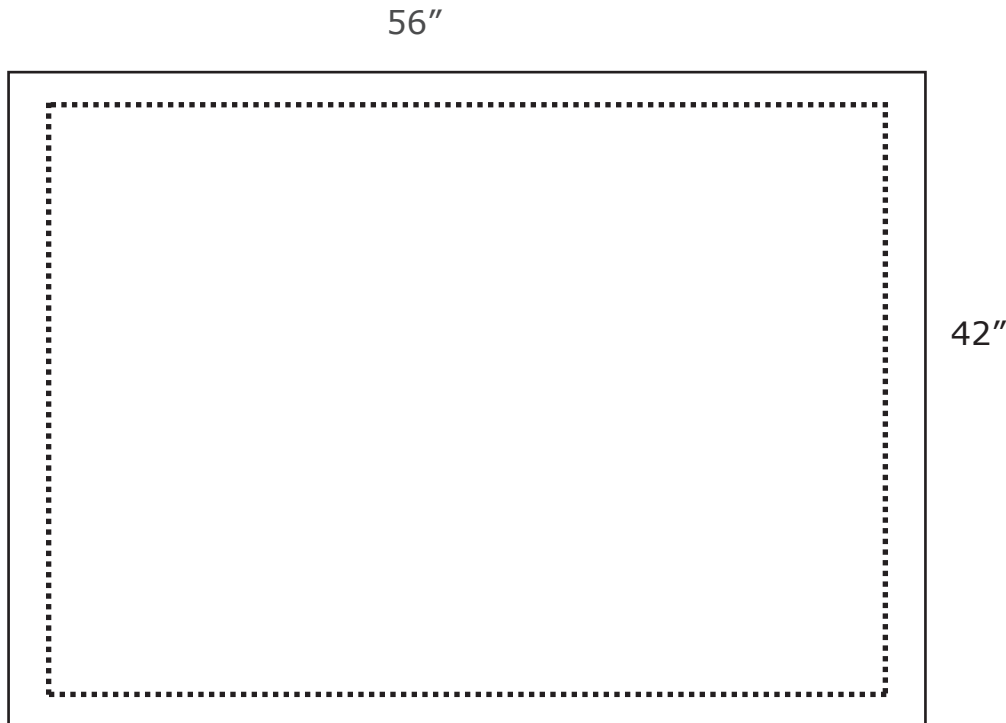

SPECIFICATIONS FOR SUPPLYING PRINT READY ARTWORK

OVAL COUNTER **56"WIDTH x 42"HEIGHT**

Total Graphic Area: 56"W x42"H

Total Safe Area: 54"W x 40"H

Please include a 1" margin on all sides.

Do not place any important graphics in this area.

If getting a double sided display with two different sides, please provide two separate art files.

FILE FORMATS

.JPG or .PDF

(.ai, .psd, .eps,.tiff)

ART GUIDELINES

- Files must be CMYK
- All Fonts must be created to Outlines or Supplied with your artwork
- Embed all images and support files
- Resolution must be 150 ppi at full size
- Please view your artwork at full size
- Background color / Image must extend to the edge of the artboard
- Make sure to turn off or delete all other layers on finished artwork before sending and make sure artwork is a flatten file (if using Photoshop).