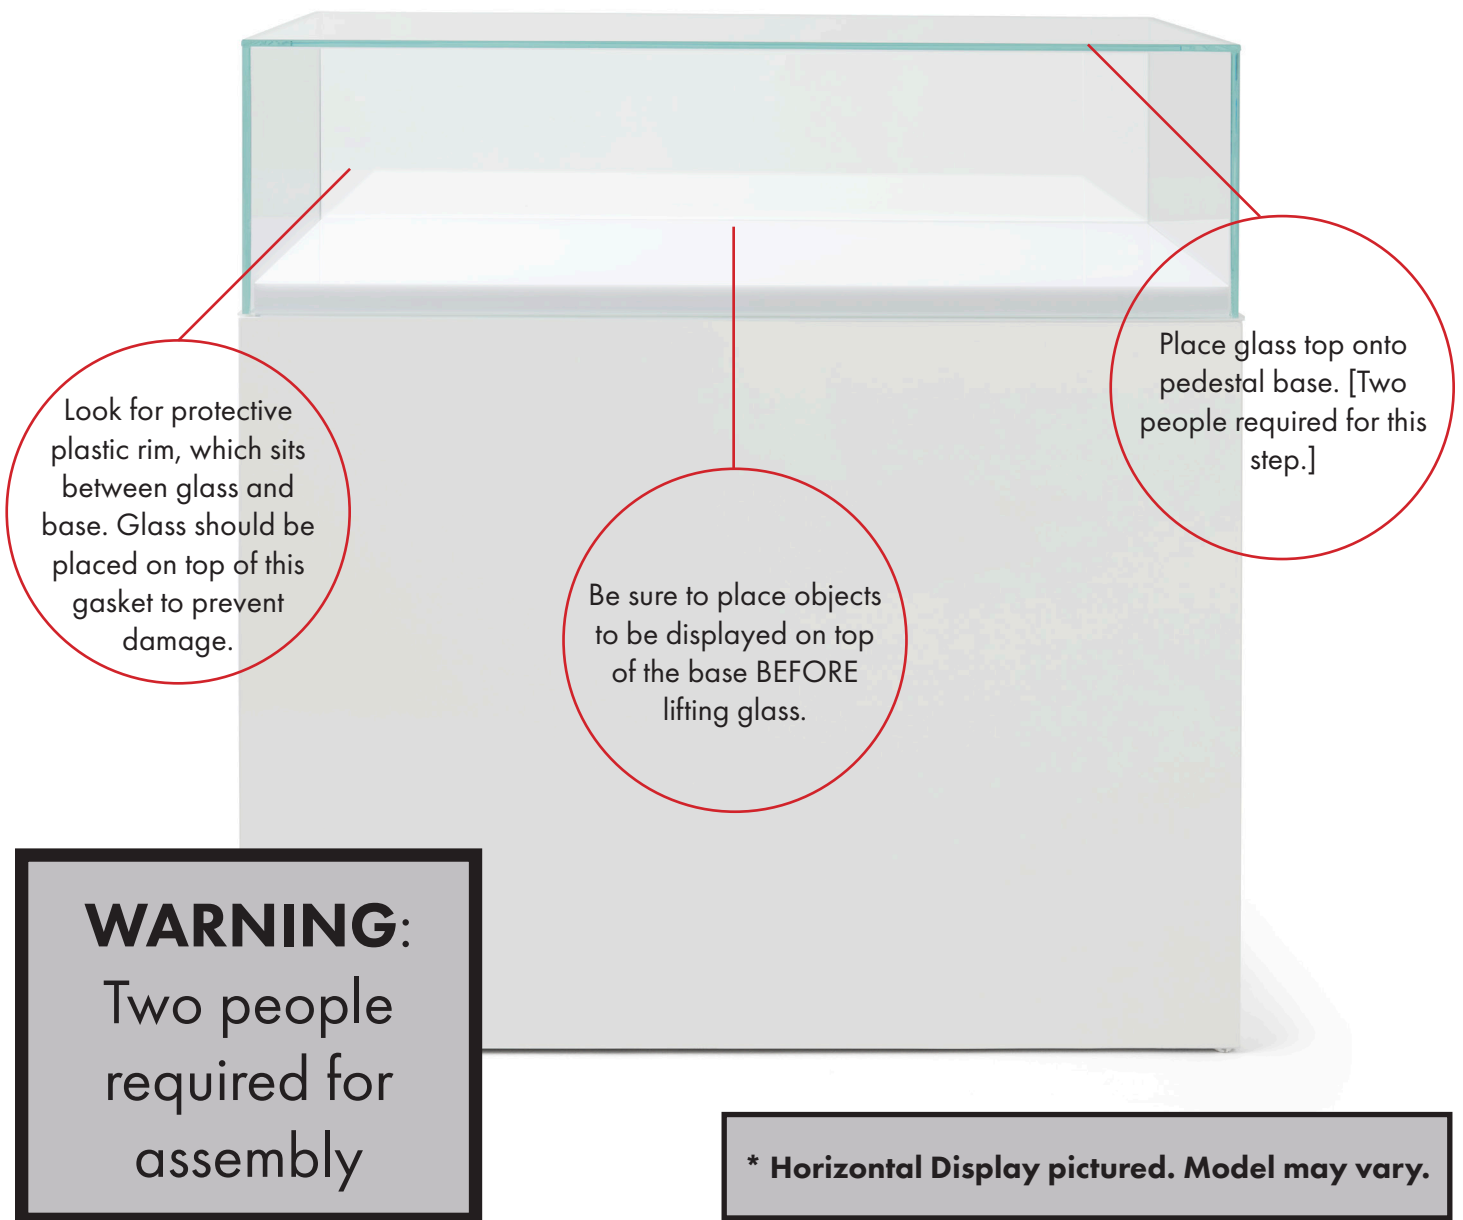

DISPLAYS2GO

CONNECTING PEOPLE & BRANDS WITH THE WORLD

Premium Vertical and Horizontal Pedestal Displays

Assembly Instructions

SKU: DCPVCTDC

DCPVFS

DCPHZDC

If you have any questions regarding our products, please visit us at www.displays2go.com or contact D2g customer service at 844-221-3388.